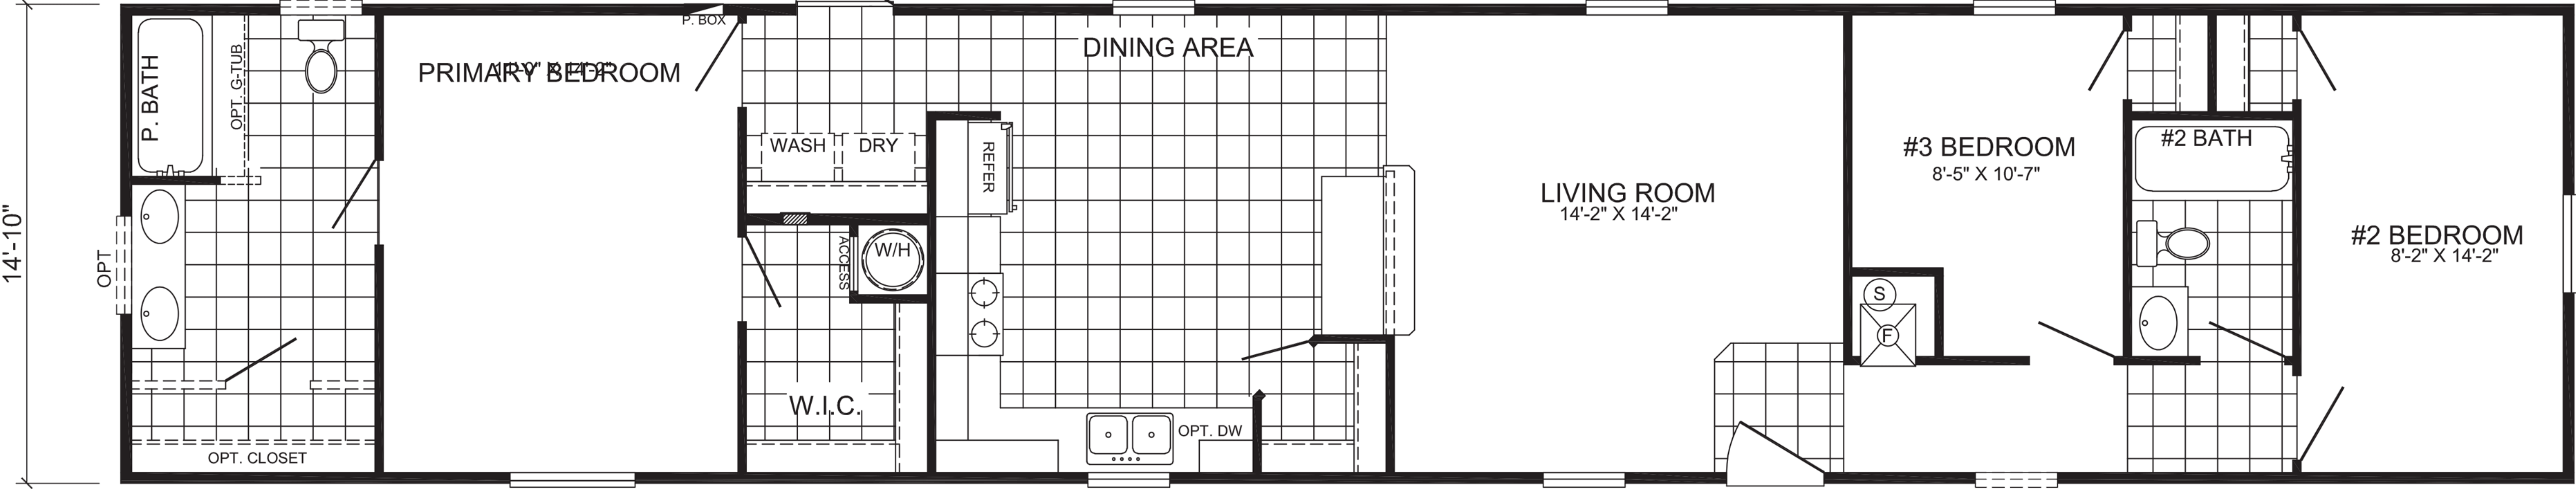

76'-0"

14'-10"

PRIMARY BEDROOM

DINING AREA

LIVING ROOM
14'-2" X 14'-2"

#3 BEDROOM
8'-5" X 10'-7"

#2 BATH

#2 BEDROOM
8'-2" X 14'-2"

P. BATH

OPT. G-TUB

OPT.

P. BOX

WASH

DRY

REFER

W/H

ACCESS

W.I.C.

OPT. DW

OPT

OPT

OPT. CLOSET