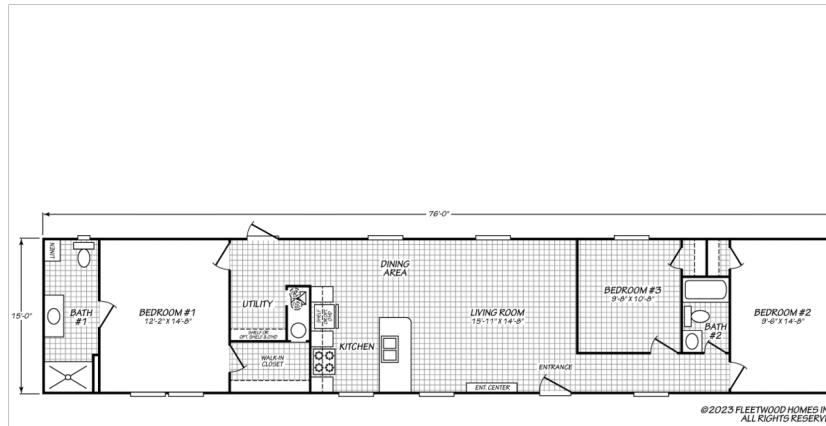

Floor Plan: Keystone 16763A

3 Bedrooms, 2 Bathrooms, 1140 Square Feet

Series: Keystone | Type: Manufactured | Sections: Single-wide

SCAN FOR
MORE DETAILS

FLOOR PLAN

Because we have a continuous product updating and improvement process, prices, plans, dimensions, features, materials, specifications and availability are subject to change without notice or obligation. Please refer to working drawings for actual dimensions. Renderings and floor plans are artist's depictions only and may vary from the completed home. Square footage calculations and room dimensions are approximate subject to industry standards. Some features shown are optional.

Lumbee Homes Darlington

107 Bethea Road, Darlington, SC 29532

843-393-8959

cavcohomes.com

Copyright © 2023 Cavco Industries, Inc. All rights reserved.

Floor Plan: Keystone 16763A

3 Bedrooms, 2 Bathrooms, 1140 Square Feet