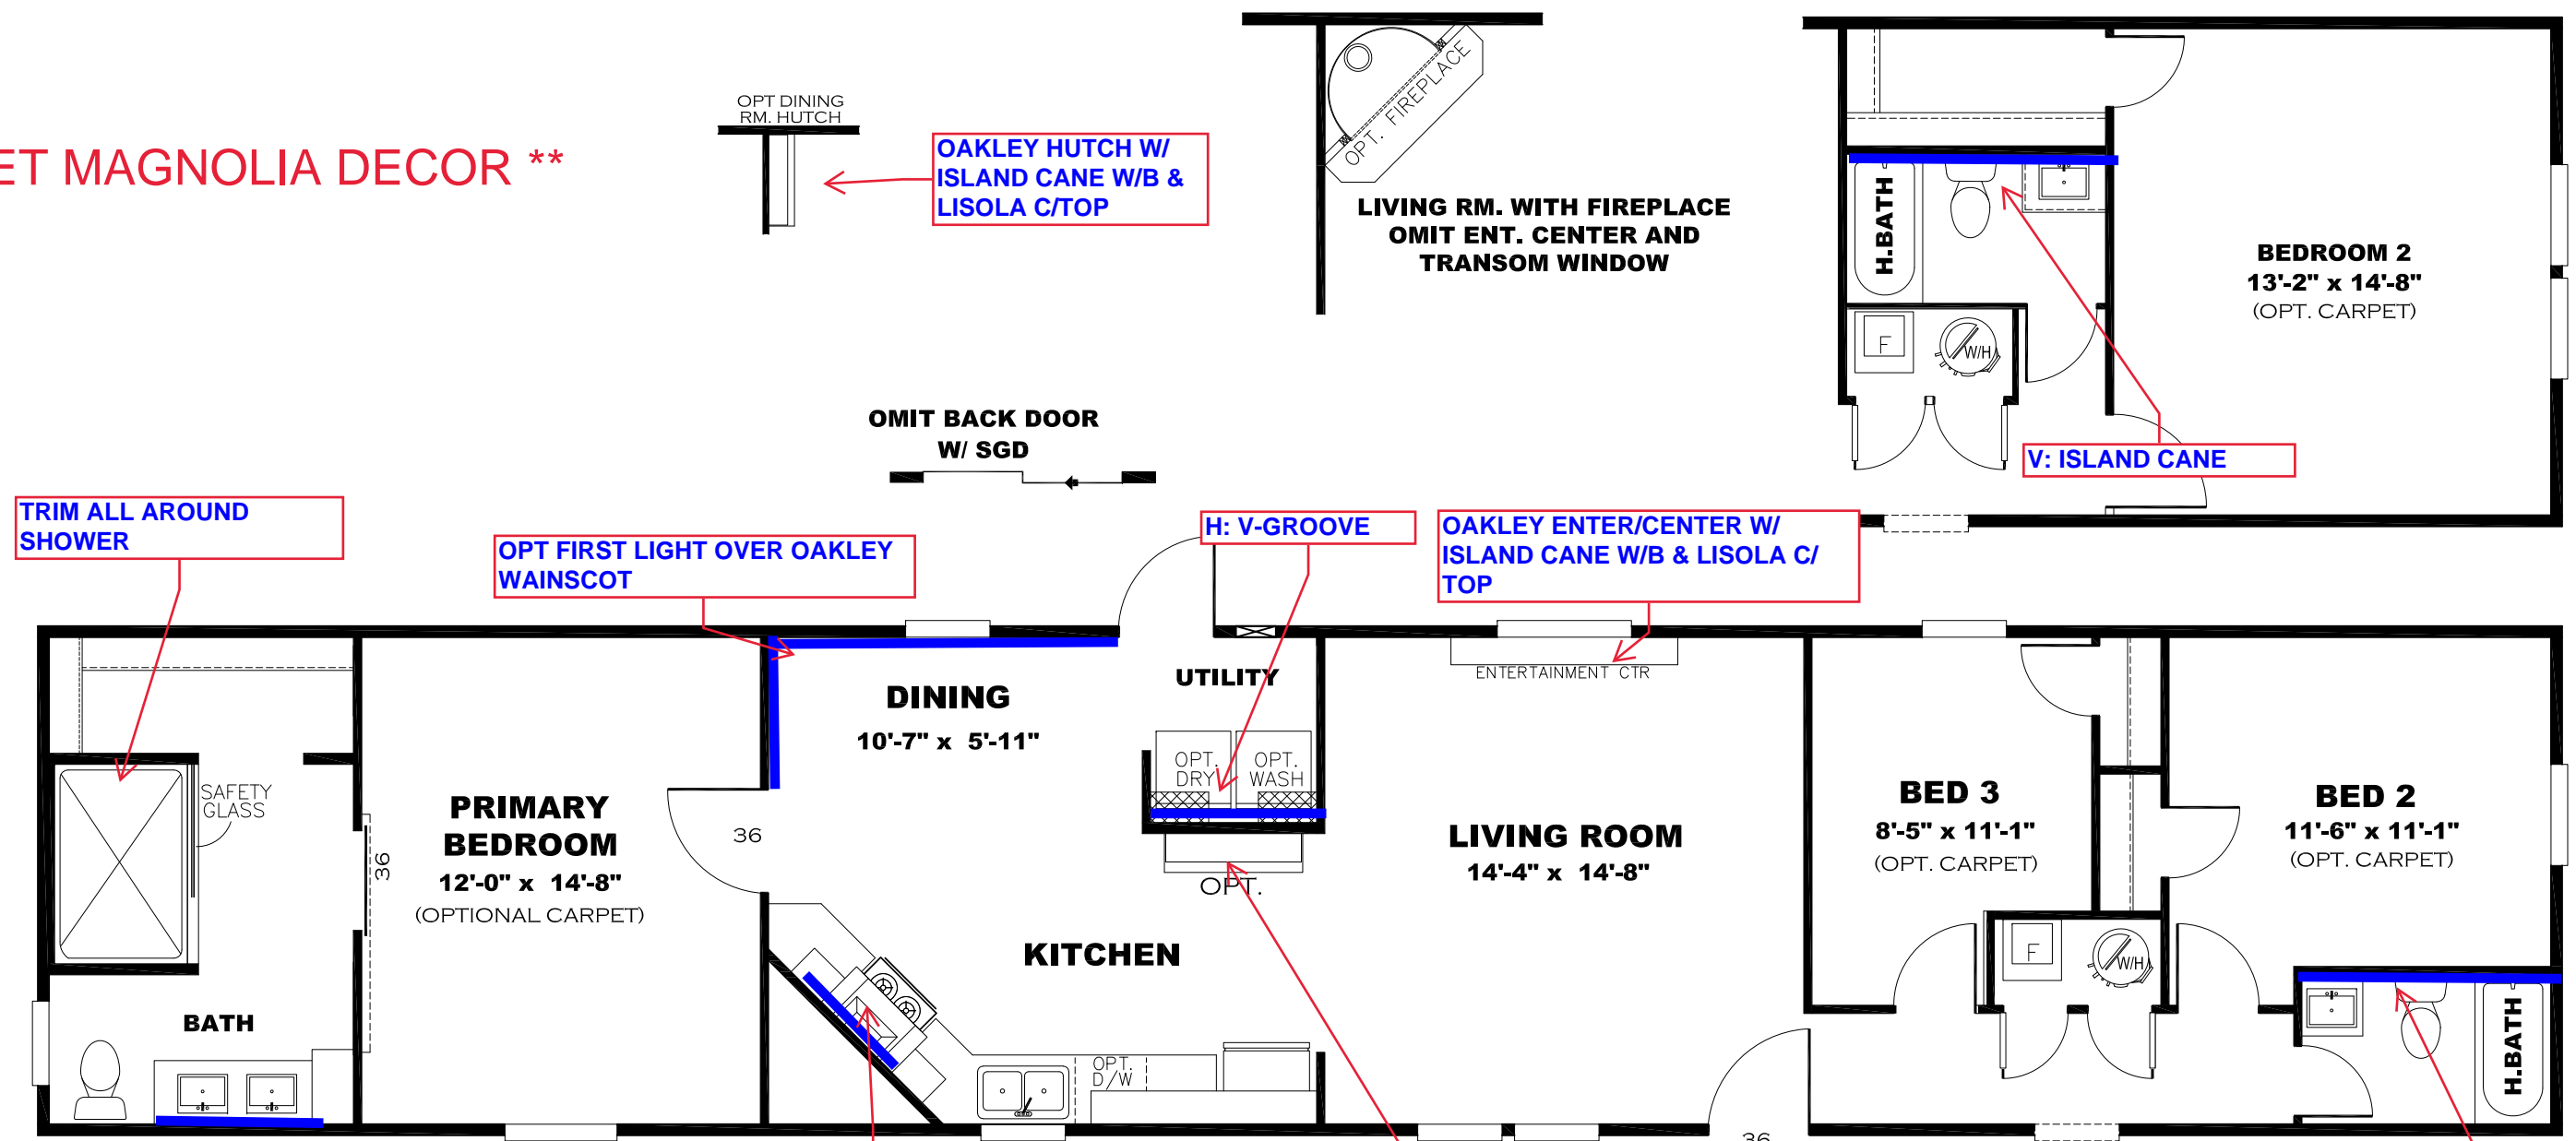

**\*\* SWEET MAGNOLIA DECOR \*\***

TRIM ALL AROUND SHOWER

OPT FIRST LIGHT OVER OAKLEY WAINSCOT

OPT DINING RM. HUTCH  
OAKLEY HUTCH W/ ISLAND CANE W/B & LISOLA C/TOP

OPT. FIREPLACE  
LIVING RM. WITH FIREPLACE OMIT ENT. CENTER AND TRANSOM WINDOW

OMIT BACK DOOR W/ SGD

H: V-GROOVE

OAKLEY ENTER/CENTER W/ ISLAND CANE W/B & LISOLA C/TOP

V: ISLAND CANE

V: WHITE TIN TILE

V: WHITE TIN TILE

OAKLEY HUTCH W/ ISLAND CANE W/B & LISOLA C/TOP

V: ISLAND CANE

**KITCHEN CABINET COLOR : ALABASTER WHITE**  
**KITCHEN COUNTERTOP COLOR: LISOLA**  
**BATHS CABINET COLOR: ALABASTER WHITE**  
**BATHS COUNTERTOP COLOR: LISOLA**  
**TRIM COLOR: OAKLEY**  
**VINYL COLOR:**  
**CARPET:**

DRAWING# LFS-22S118  
 MODEL# LFS16763A  
 16' x 76' LIFESTYLE