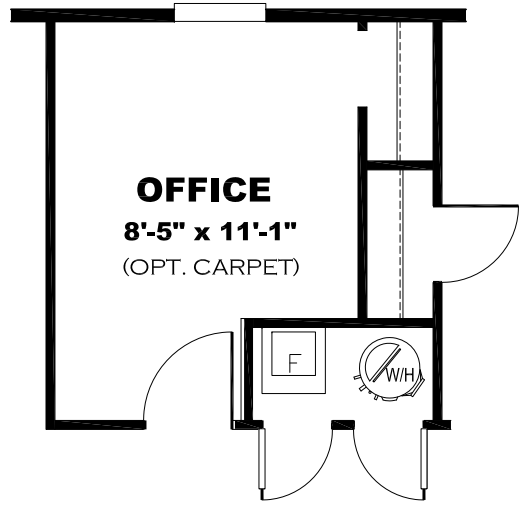

**\*\* SWEET MAGNOLIA DECOR \*\***

TRIM ALL AROUND SHOWER

OPT FIRST LIGHT OVER OAKLEY WAINSCOT

OPT DINING RM. HUTCH  
OAKLEY HUTCH W/ ISLAND CANE W/B & LISOLA C/TOP

OPT. FIREPLACE  
LIVING RM. WITH FIREPLACE OMIT ENT. CENTER AND TRANSOM WINDOW

OMIT BACK DOOR W/ SGD

H: V-GROOVE

OAKLEY ENTER/CENTER W/ ISLAND CANE W/B & LISOLA C/TOP

V: ISLAND CANE

V: WHITE TIN TILE

V: WHITE TIN TILE

OAKLEY HUTCH W/ ISLAND CANE W/B & LISOLA C/TOP

V: ISLAND CANE

**KITCHEN CABINET COLOR : ALABASTER WHITE**  
**KITCHEN COUNTERTOP COLOR: LISOLA**  
**BATHS CABINET COLOR: ALABASTER WHITE**  
**BATHS COUNTERTOP COLOR: LISOLA**  
**TRIM COLOR: OAKLEY**  
**VINYL COLOR:**  
**CARPET:**

DRAWING# LFS-22S118  
 MODEL# LFS16763A  
 16' x 76' LIFESTYLE