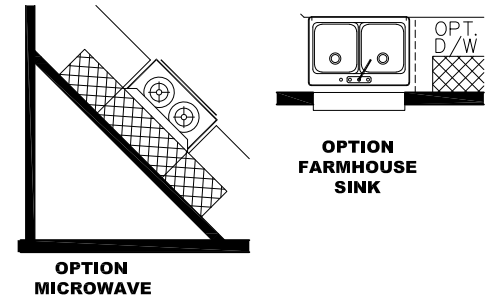

OMIT BACK DOOR W/ SGD

H: V-GROOVE

OAKLEY ENTER/CENTER W/ ISLAND CANE W/B & LISOLA C/TOP

V: ISLAND CANE

V: WHITE TIN TILE

V: WHITE TIN TILE

OAKLEY HUTCH W/ ISLAND CANE W/B & LISOLA C/TOP

V: ISLAND CANE