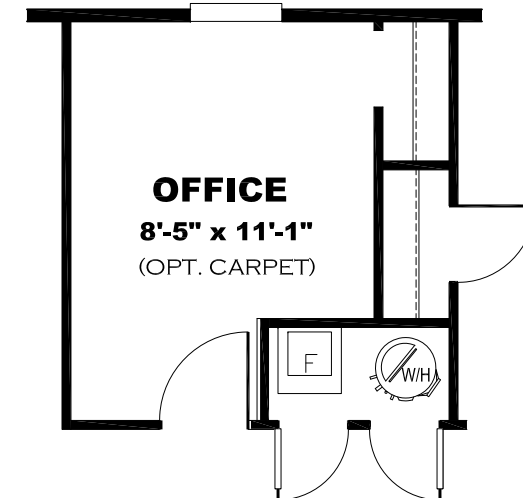

**** SHINING STAR DECOR ****

OPT DINING RM. HUTCH

**CLUB GREY HUTCH
W/ CRYSTAL QUARTZ
& WHITE CYPRESS C/
TOP**

**LIVING RM. WITH FIREPLACE
OMIT ENT. CENTER AND
TRANSOM WINDOW**

**BEDROOM 2
13'-2" x 14'-8"
(OPT. CARPET)**

DRAWING# LFS-22S118
MODEL# LFS16763A
16' x 76' LIFESTYLE