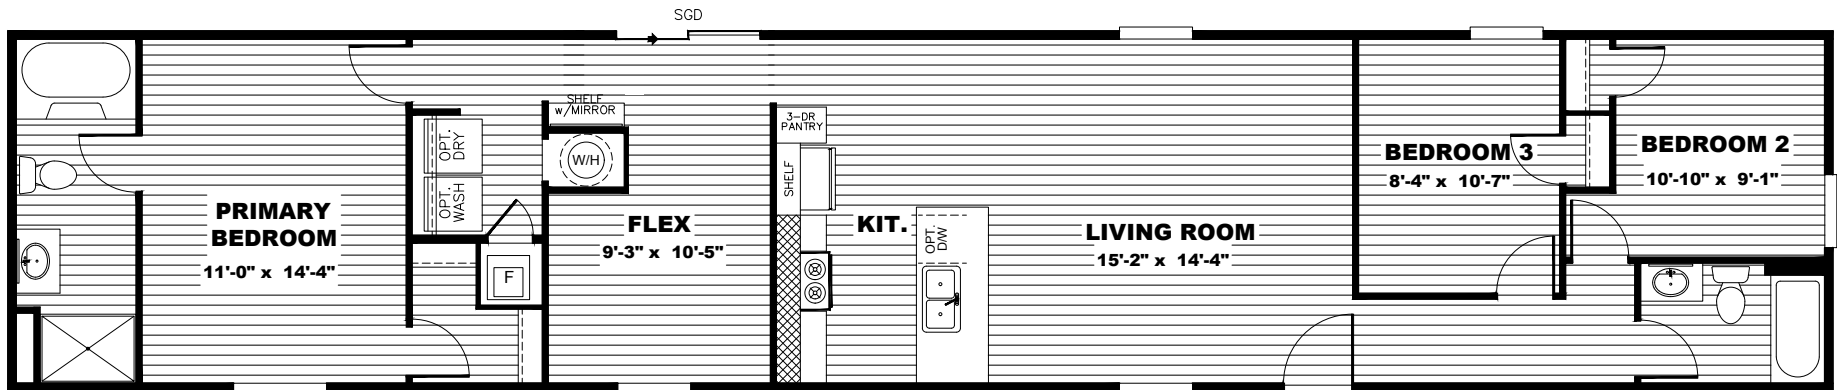

# CELEBRATION

TRS16763C // 3 beds // 2 baths // 1,140 sq. ft. // 16x76

OWN IT

The home series and floor plans indicated will vary by retailer and state. Your local Home Center can quote you on specific prices and terms of purchase for specific homes. TRU invests in continuous product and process improvement. All home series, floor plans, specifications, dimension, features, materials, availability, and starting prices shown on this website are artist's renderings or estimates, and are subject to change without notice. Dimensions are nominal and length and width measurements are from exterior wall to exterior wall.