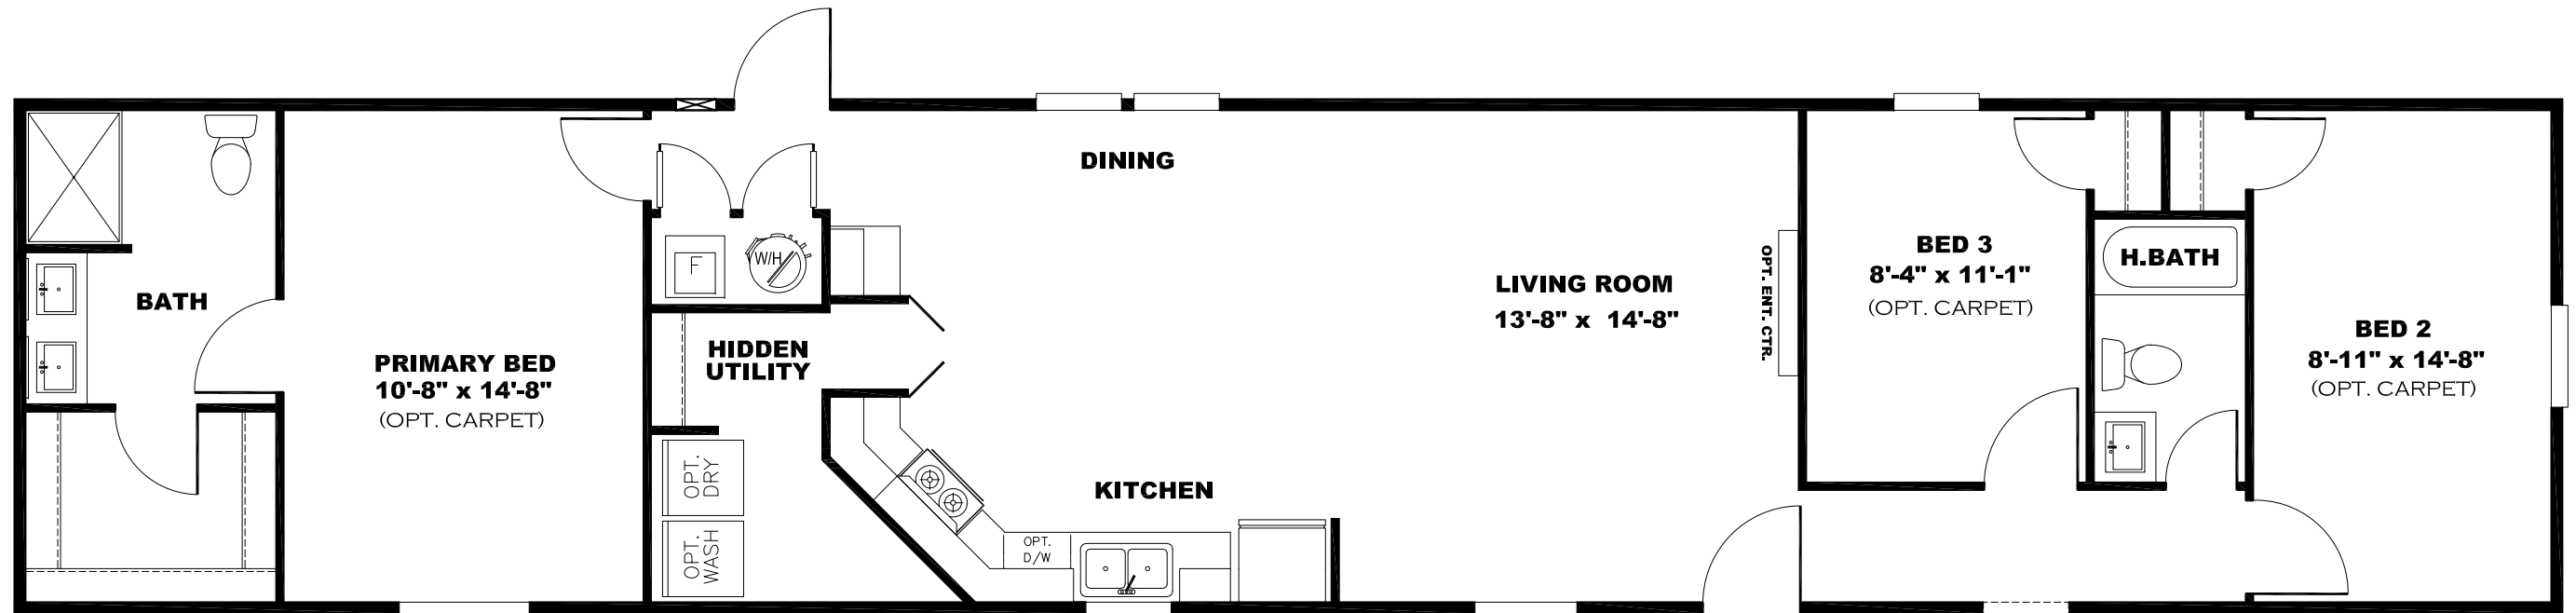

OPT. VENETIAN BATH

**OMIT REAR DOOR
W/ OPT. SGD**

2 DOOR ISLAND

WINCHESTER ISLAND

OPT. STAINLESS RANGEHOOD

LIVING ROOM W/ FIREPLACE