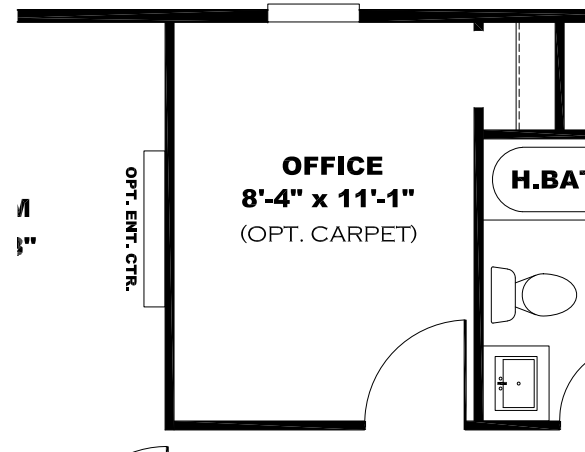

OPT. VENETIAN BATH

**OMIT REAR DOOR
W/ OPT. SGD**

2 DOOR ISLAND

WINCHESTER ISLAND

OPT. STAINLESS RANGEHOOD

LIVING ROOM W/ FIREPLACE