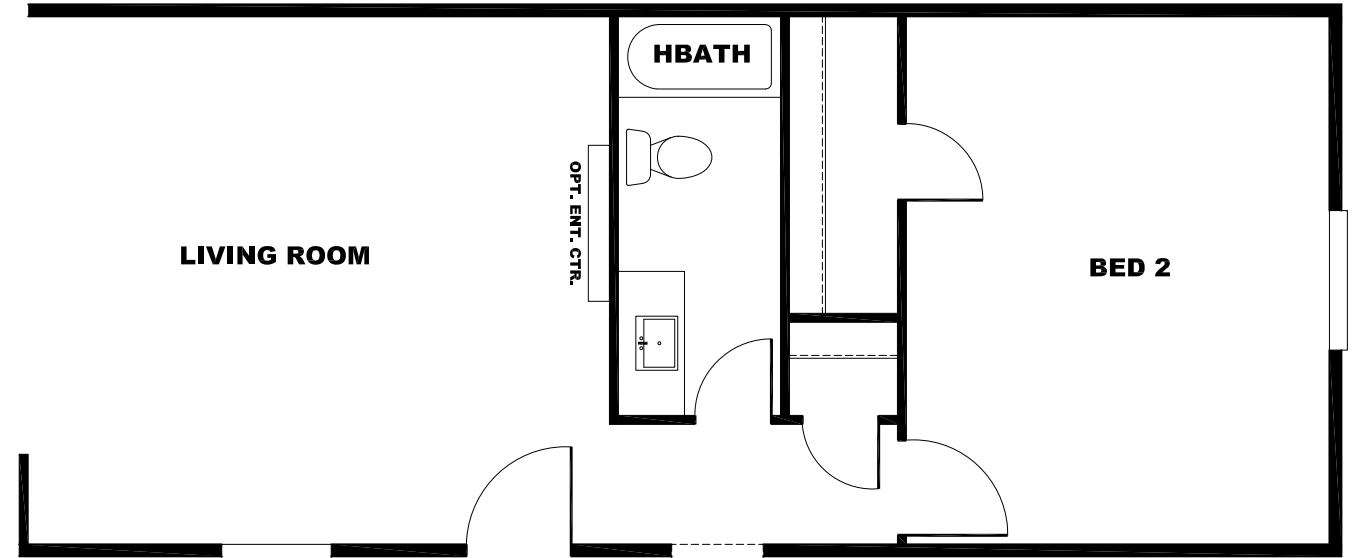

OPT. VENETIAN BATH

**OMIT REAR DOOR
W/ OPT. SGD**

2 DOOR ISLAND

WINCHESTER ISLAND

OPT. STAINLESS RANGEHOOD

LIVING ROOM W/ FIREPLACE