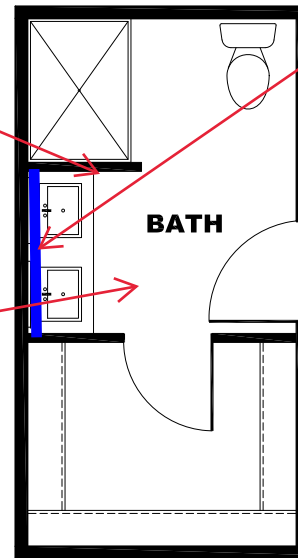

**\*\* KODA CHROME DECOR \*\***

V: DRAMAS HERRINGBONE

CRYSTAL QUARTZ REST OF WALLS

TRIM COLOR

OPT. VENETIAN BATH

OFFICE  
8'-4" x 11'-1"  
(OPT. CARPET)

OMIT REAR DOOR  
W/ OPT. SGD

CRYSTAL QUARTZ ALL WALLS

OPT

OPT CLUB GREY  
ENTER/CENTER W/  
CRYSTAL QUARTZ &  
WHITE CYPRESS C/  
TOP

CRYSTAL QUARTZ ALL WALLS

TRIM COLOR

V: DRAMAS HERRINGBONE

H: V GROOVE

CRYSTAL QUARTZ REST OF WALLS

PRIMARY BED  
10'-8" x 14'-8"  
(OPT. CARPET)

DINING

V: DRAMAS HERRINGBONE

LIVING ROOM  
13'-8" x 14'-8"

H.BATH

BED 3  
8'-4" x 11'-1"  
(OPT. CARPET)

BED 2  
8'-11" x 14'-8"  
(OPT. CARPET)

OPT

HIDDEN UTILITY