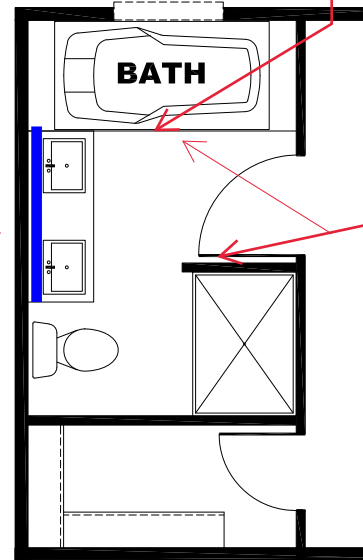

**\*\* KODA CHROME DECOR \*\***

V: DRAMAS HERRINGBONE

CRYSTAL QUARTZ REST OF WALLS

TRIM COLOR

OPT. VENETIAN BATH

OFFICE  
8'-4" x 11'-1"  
(OPT. CARPET)

OMIT REAR DOOR  
W/ OPT. SGD

CRYSTAL QUARTZ ALL WALLS

OPT

OPT CLUB GREY  
ENTER/CENTER W/  
CRYSTAL QUARTZ &  
WHITE CYPRESS C/  
TOP

CRYSTAL QUARTZ ALL WALLS

TRIM COLOR

V: DRAMAS HERRINGBONE

H: V GROOVE

CRYSTAL QUARTZ REST OF WALLS

PRIMARY BED  
10'-8" x 14'-8"  
(OPT. CARPET)

DINING

V: DRAMAS HERRINGBONE

LIVING ROOM  
13'-8" x 14'-8"

H.BATH

BED 3  
8'-4" x 11'-1"  
(OPT. CARPET)

BED 2  
8'-11" x 14'-8"  
(OPT. CARPET)

OPT

HIDDEN UTILITY