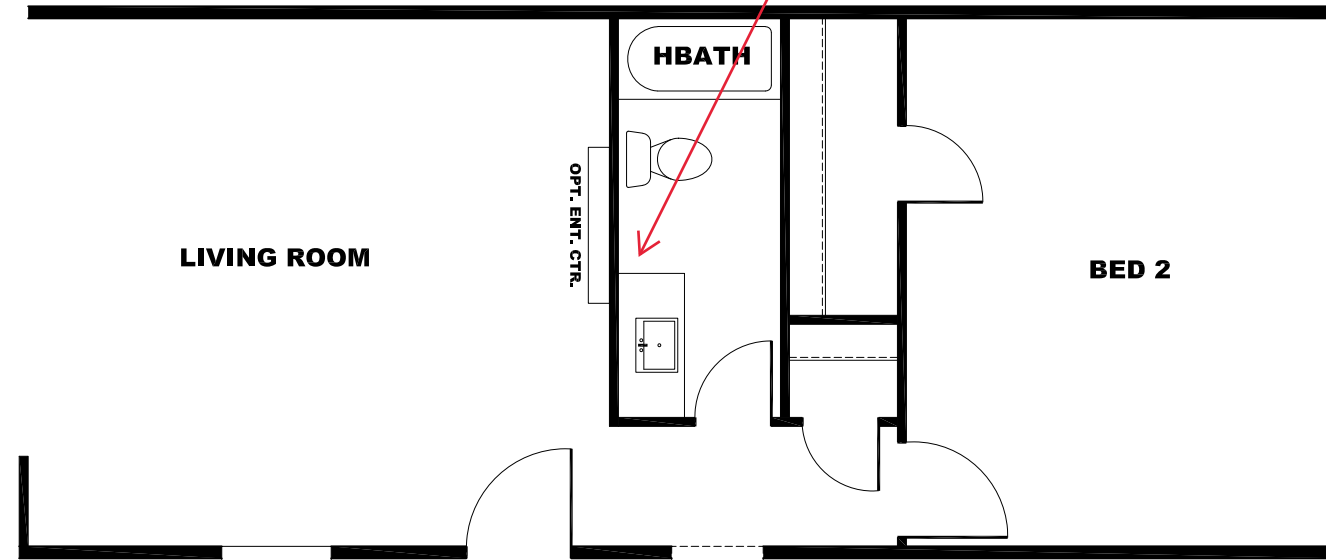

**\*\* KODA CHROME DECOR \*\***

V: DRAMAS HERRINGBONE

CRYSTAL QUARTZ REST OF WALLS

TRIM COLOR

OPT. VENETIAN BATH

OFFICE  
8'-4" x 11'-1"  
(OPT. CARPET)

OMIT REAR DOOR  
W/ OPT. SGD

CRYSTAL QUARTZ ALL WALLS

OPT

OPT CLUB GREY  
ENTER/CENTER W/  
CRYSTAL QUARTZ &  
WHITE CYPRESS C/  
TOP

CRYSTAL QUARTZ ALL WALLS

TRIM COLOR

V: DRAMAS HERRINGBONE

H: V GROOVE

CRYSTAL QUARTZ REST OF WALLS

PRIMARY BED  
10'-8" x 14'-8"  
(OPT. CARPET)

DINING

V: DRAMAS HERRINGBONE

LIVING ROOM  
13'-8" x 14'-8"

H.BATH

BED 3  
8'-4" x 11'-1"  
(OPT. CARPET)

BED 2  
8'-11" x 14'-8"  
(OPT. CARPET)

OPT

HIDDEN UTILITY