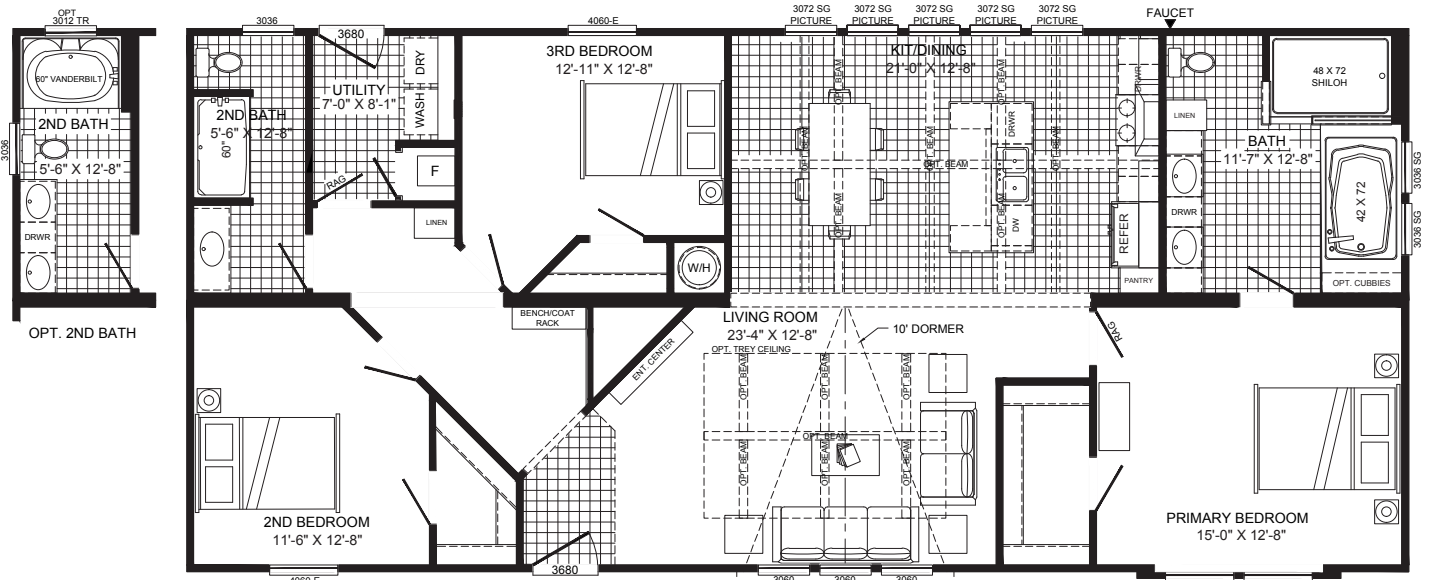

BUCCANEER
HOMES

The Avalyn 5039AFH

1,600 Sq Ft | 3 Beds | 2 Baths | 28x64(60)

AMERICAN
FARM HOUSE
SERIES

The home series and floor plans indicated will vary by retailer and state. Your local Home Center can quote you on specific prices and terms of purchase for specific homes. Buccaneer Homes invests in continuous product and process improvement. All home series, floor plans, specifications, dimension, features, materials, availability, and starting prices shown on this website are artist's renderings or estimates, and are subject to change without notice. Dimensions are nominal and length and width measurements are from exterior wall to exterior wall.