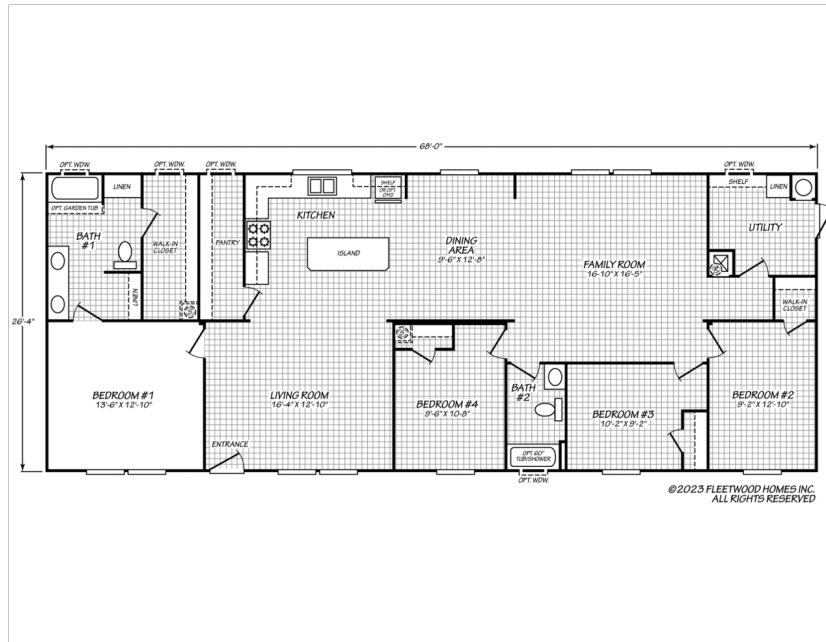

Floor Plan: The Summit 28684B

4 Bedrooms, 2 Bathrooms, 1790 Square Feet

Series: The Summit | Type: Manufactured | Sections: Double-wide

SCAN FOR
MORE DETAILS

FLOOR PLAN

Because we have a continuous product updating and improvement process, prices, plans, dimensions, features, materials, specifications and availability are subject to change without notice or obligation. Please refer to working drawings for actual dimensions. Renderings and floor plans are artist's depictions only and may vary from the completed home. Square footage calculations and room dimensions are approximate subject to industry standards. Some features shown are optional.

Lumbee Homes Darlington

107 Bethea Road, Darlington, SC 29532

843-393-8959

cavcohomes.com

Copyright © 2023 Cavco Industries, Inc. All rights reserved.

Floor Plan: The Summit 28684B
4 Bedrooms, 2 Bathrooms, 1790 Square Feet
Series: The Summit | Type: Manufactured | Sections: Double-wide