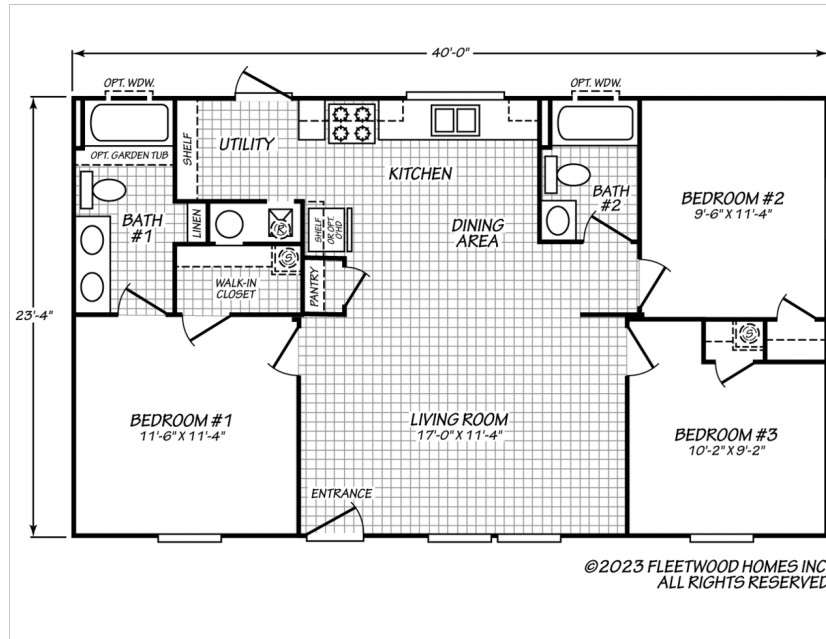

Floor Plan: The Summit 24403B

3 Bedrooms, 2 Bathrooms, 933 Square Feet

Series: The Summit | Type: Manufactured | Sections: Double-wide

SCAN FOR
MORE DETAILS

FLOOR PLAN

Because we have a continuous product updating and improvement process, prices, plans, dimensions, features, materials, specifications and availability are subject to change without notice or obligation. Please refer to working drawings for actual dimensions. Renderings and floor plans are artist's depictions only and may vary from the completed home. Square footage calculations and room dimensions are approximate subject to industry standards. Some features shown are optional.

Lumbee Homes Darlington

107 Bethea Road, Darlington, SC 29532

843-393-8959

cavcohomes.com

Copyright © 2023 Cavco Industries, Inc. All rights reserved.

Floor Plan: The Summit 24403B
3 Bedrooms, 2 Bathrooms, 933 Square Feet
Series: The Summit | Type: Manufactured | Sections: Double-wide