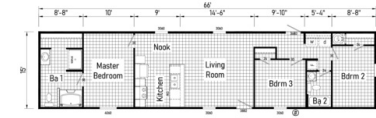

## Floor Plan: The Phoenix 16663A

3 Bedrooms, 2 Bathrooms, 1056 Square Feet

Series: Phoenix | Type: Manufactured | Sections: Single-wide

SCAN FOR  
MORE DETAILS

## FLOOR PLAN

LINE DRAWING COMING SOON

## ADDITIONAL FLOOR PLANS

Because we have a continuous product updating and improvement process, prices, plans, dimensions, features, materials, specifications and availability are subject to change without notice or obligation. Please refer to working drawings for actual dimensions. Renderings and floor plans are artist's depictions only and may vary from the completed home. Square footage calculations and room dimensions are approximate subject to industry standards. Some features shown are optional.