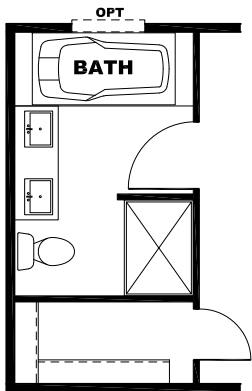

OMIT BACK DOOR W/ OPT SGD

2 BEDROOM OPTION

OPT. VENETIAN BATH

2 BEDROOM OPTION (FLIPPED)

DRAWING# LFS-S130
MODEL# LFS16763S
16' x 76' LIFESTYLE