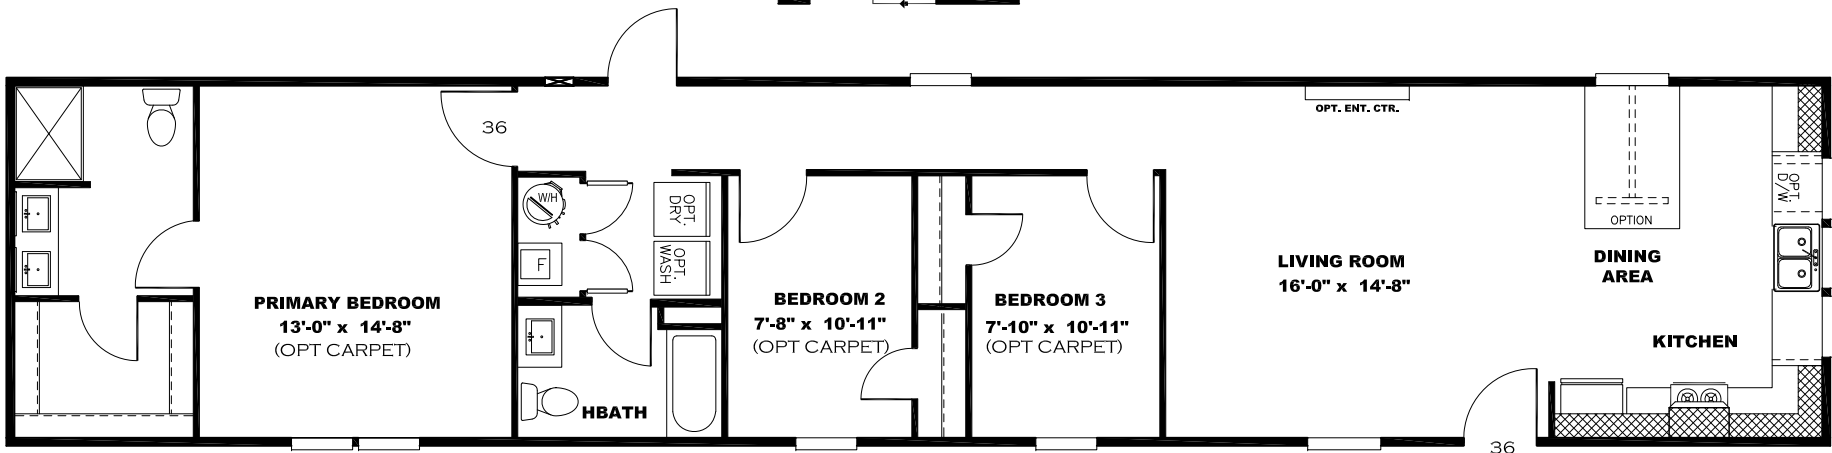

OMIT BACK DOOR W/ OPT SGD

2 BEDROOM OPTION

OPT. VENETIAN BATH

2 BEDROOM OPTION (FLIPPED)

DRAWING# LFS-S130
MODEL# LFS16763S
16' x 76' LIFESTYLE