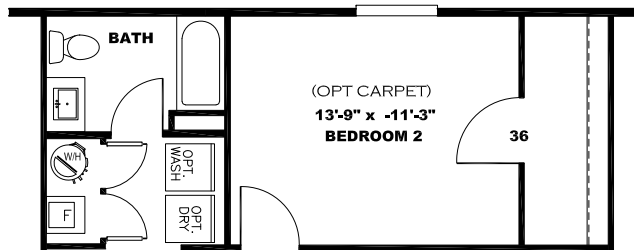

OMIT BACK DOOR W/ OPT SGD

2 BEDROOM OPTION

OPT. VENETIAN BATH

2 BEDROOM OPTION (FLIPPED)

DRAWING# LFS-S130
MODEL# LFS16763S
16' x 76' LIFESTYLE