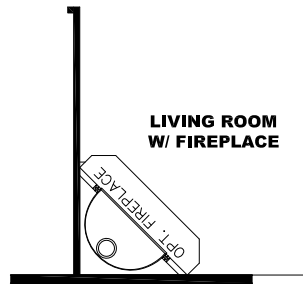

OMIT BACK DOOR W/ OPT SGD

2 BEDROOM OPTION

OPT. VENETIAN BATH

2 BEDROOM OPTION (FLIPPED)

DRAWING# LFS-S130
MODEL# LFS16763S
16' x 76' LIFESTYLE