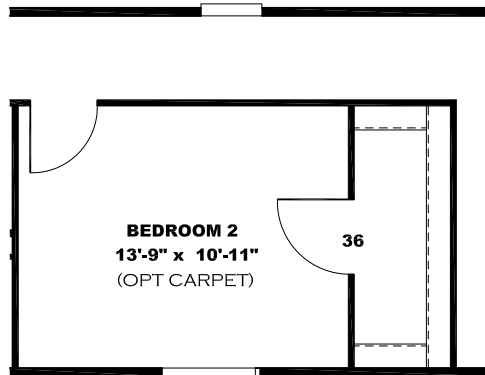

OMIT BACK DOOR W/ OPT SGD

2 BEDROOM OPTION

OPT. VENETIAN BATH

2 BEDROOM OPTION (FLIPPED)

DRAWING# LFS-S130
MODEL# LFS16763S
16' x 76' LIFESTYLE