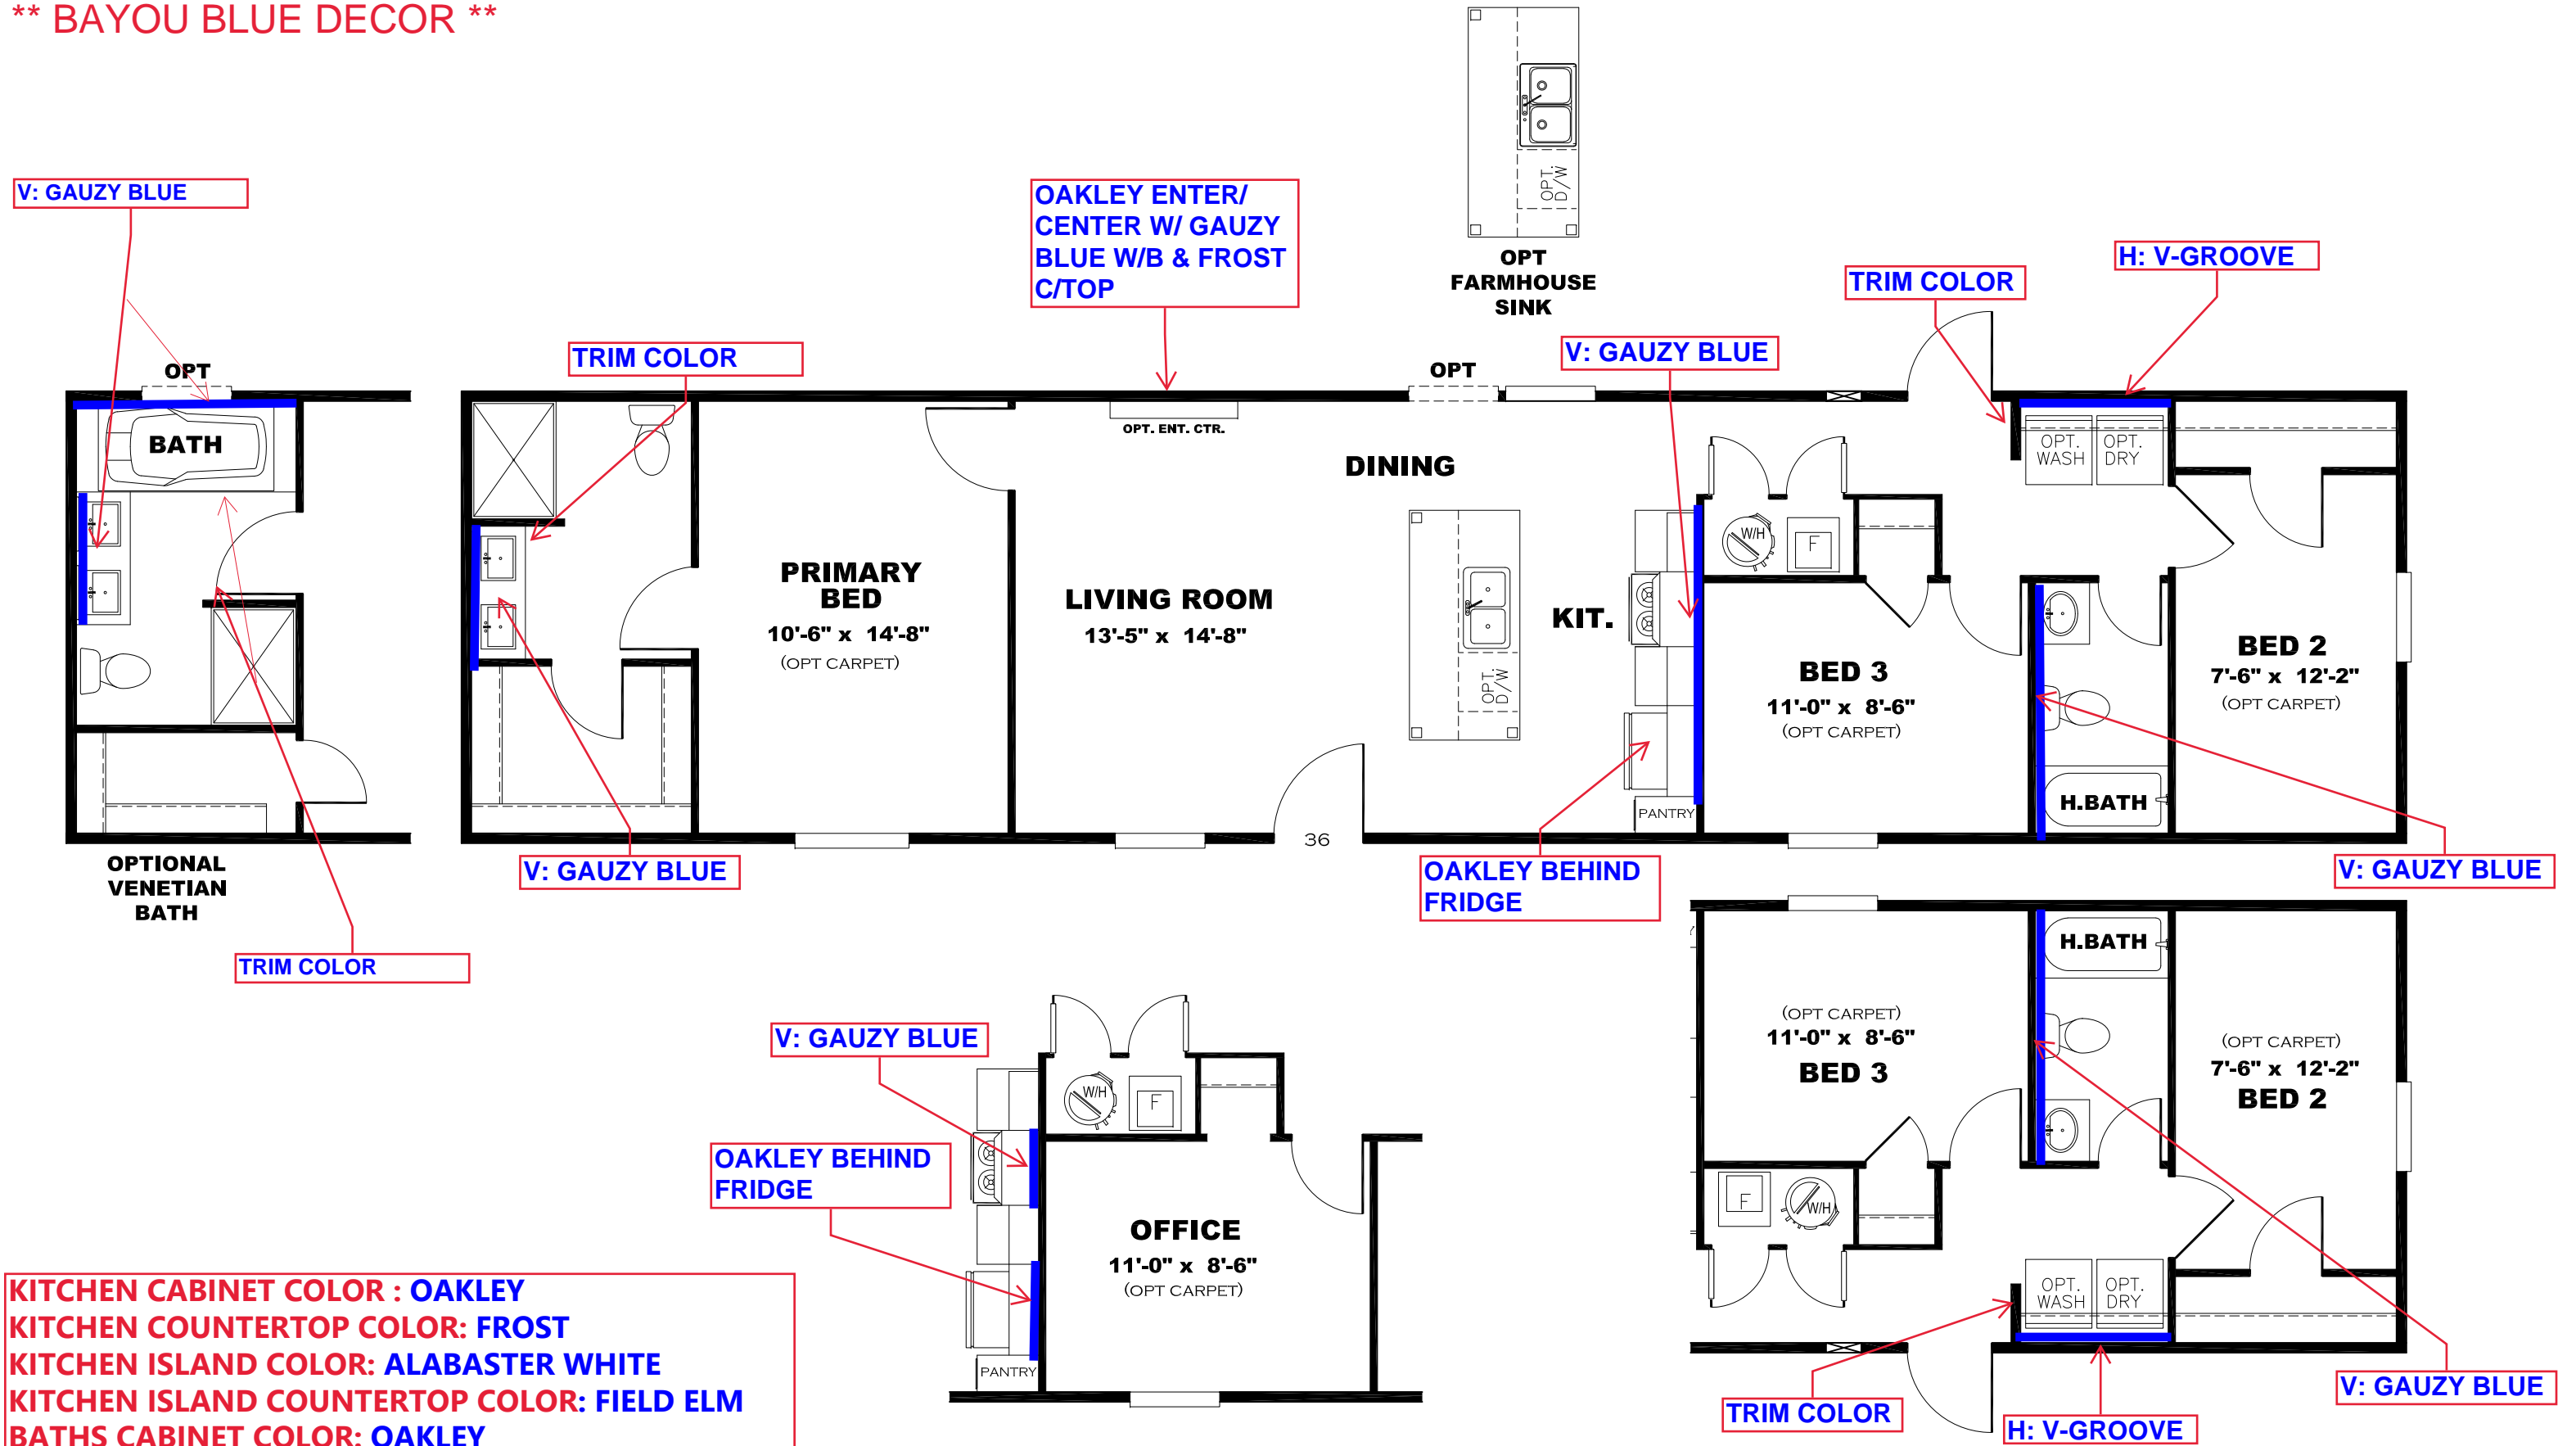

**\*\* BAYOU BLUE DECOR \*\***

**KITCHEN CABINET COLOR : OAKLEY**  
**KITCHEN COUNTERTOP COLOR: FROST**  
**KITCHEN ISLAND COLOR: ALABASTER WHITE**  
**KITCHEN ISLAND COUNTERTOP COLOR: FIELD ELM**  
**BATHS CABINET COLOR: OAKLEY**  
**BATHS COUNTERTOP COLOR: FROST**  
**TRIM COLOR: OAKLEY**  
**VINYL COLOR: GAUZY BLUE**  
**CARPET COLOR:**

DRAWING# MAC-22S162  
 MODEL# MAC16663A  
 16' x 66' CLASSIC