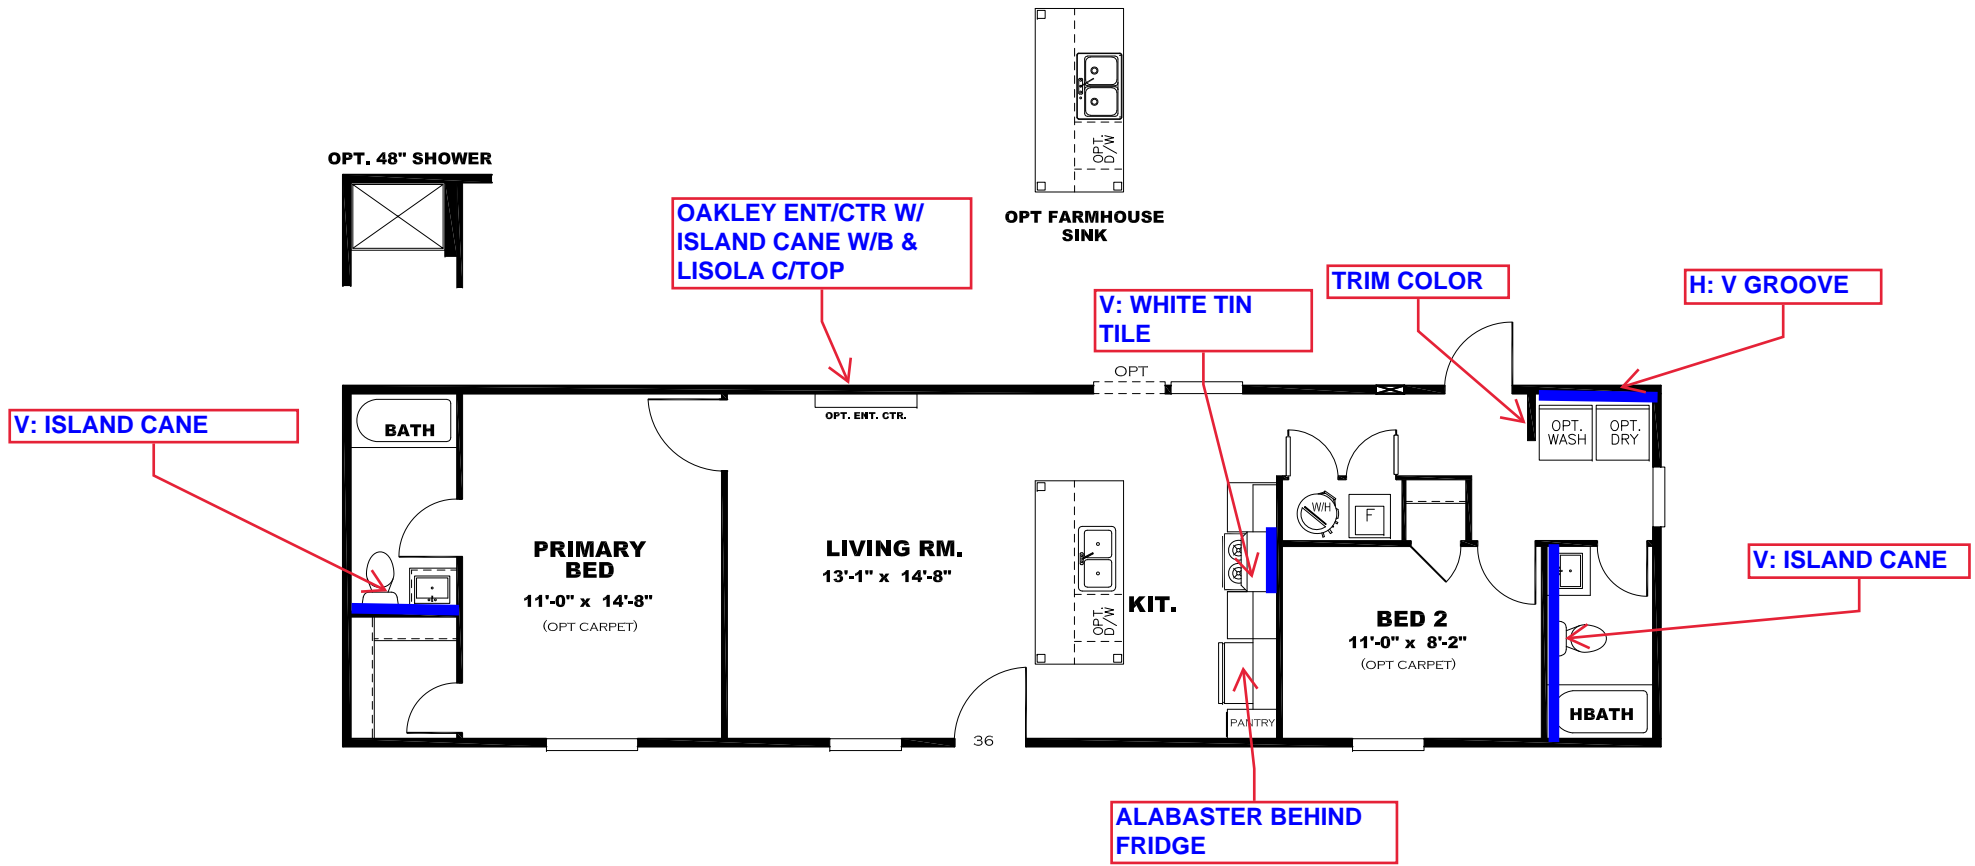

**** SWEET MAGNOLIA DECOR ****

- KITCHEN CABINET COLOR : ALABASTER WHITE**
- KITCHEN COUNTERTOP COLOR: LISOLA**
- KITCHEN ISLAND COLOR: OAKLEY**
- KITCHEN ISLAND COUNTERTOP COLOR: WHITE CYPRESS**
- BATHS CABINET COLOR: ALABASTER WHITE**
- BATHS COUNTERTOP COLOR: LISOLA**
- TRIM COLOR: OAKLEY**
- VINYL COLOR:**
- CARPET COLOR :**

DRAWING# MAC-22S161
 MODEL# MAC16562A
 16' x 56' CLASSIC