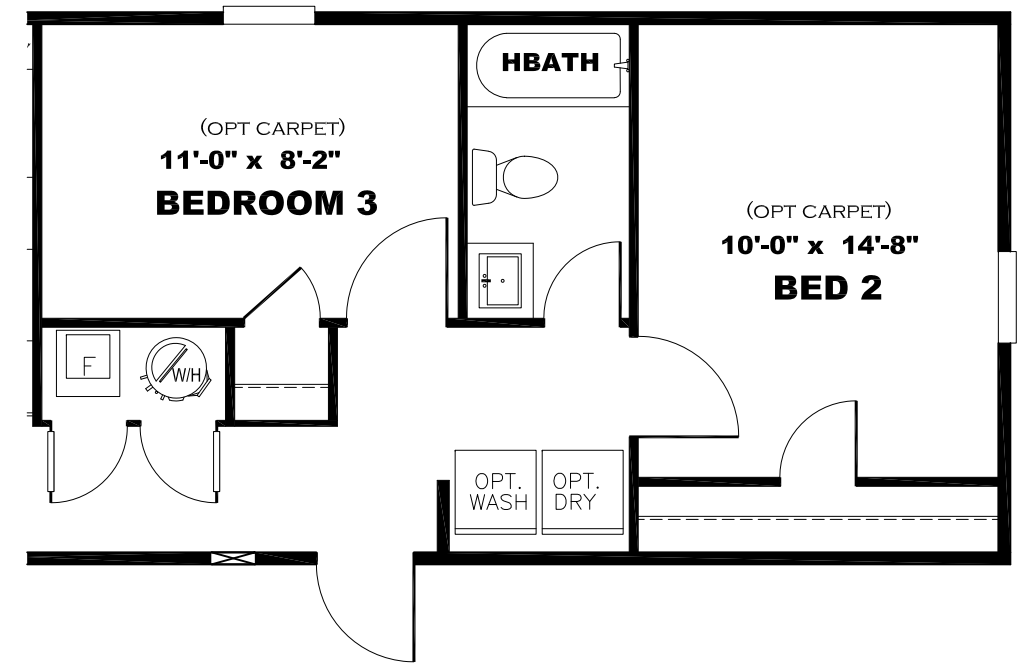

**** KODA CHROME DECOR ****

KITCHEN CABINET COLOR : CLUB GREY
KITCHEN COUNTERTOP COLOR: FROST
KITCHEN ISLAND COLOR: ALABASTER WHITE
KITCHEN ISLAND COUNTERTOP COLOR: WHITE CYPRESS
BATHS CABINET COLOR: CLUB GREY
BATHS COUNTERTOP COLOR: FROST
TRIM COLOR: CLUB GREY
VINYL COLOR:
CARPET COLOR

DRAWING# MAC-22S161
 MODEL# MAC16562A
 16' x 56' CLASSIC

OPT FARMHOUSE SINK

OPT

OPTIONAL VENETIAN BATH

**DRAWING# MAC-22S162
MODEL# MAC16663A
16' X 66' CLASSIC**

DRAWING# MAC-22S163
MODEL# MAC16763A
16' x 76' CLASSIC