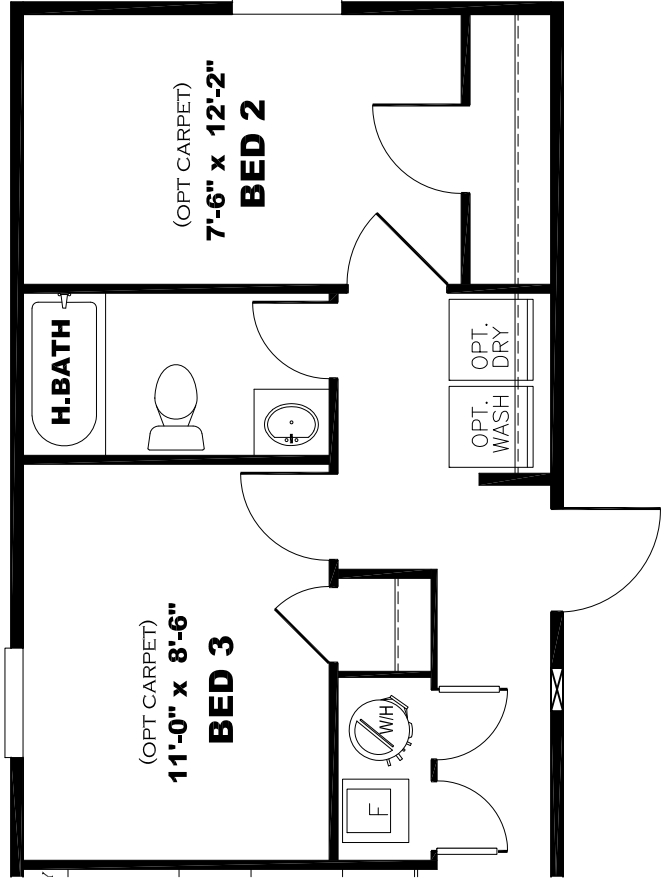

**** KODA CHROME DECOR ****

KITCHEN CABINET COLOR : CLUB GREY
KITCHEN COUNTERTOP COLOR: FROST
KITCHEN ISLAND COLOR: ALABASTER WHITE
KITCHEN ISLAND COUNTERTOP COLOR: WHITE CYPRESS
BATHS CABINET COLOR: CLUB GREY
BATHS COUNTERTOP COLOR: FROST
TRIM COLOR: CLUB GREY
VINYL COLOR:
CARPET COLOR

DRAWING# MAC-22S161
 MODEL# MAC16562A
 16' x 56' CLASSIC

OPT FARMHOUSE SINK

OPT

OPTIONAL VENETIAN BATH

**DRAWING# MAC-22S162
MODEL# MAC16663A
16' X 66' CLASSIC**

DRAWING# MAC-22S163
MODEL# MAC16763A
16' x 76' CLASSIC