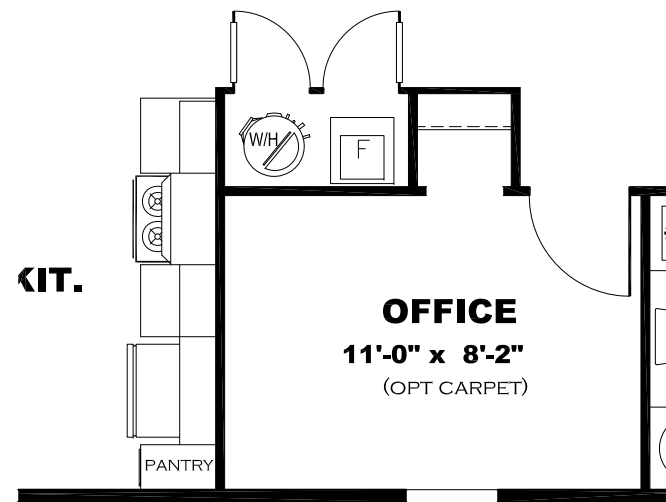

DRAWING# MAC-22S161
 MODEL# MAC16562A
 16' x 56' CLASSIC

OPT FARMHOUSE SINK

OPT

OPTIONAL VENETIAN BATH

**DRAWING# MAC-22S162
MODEL# MAC16663A
16' X 66' CLASSIC**

DRAWING# MAC-22S163
MODEL# MAC16763A
16' x 76' CLASSIC