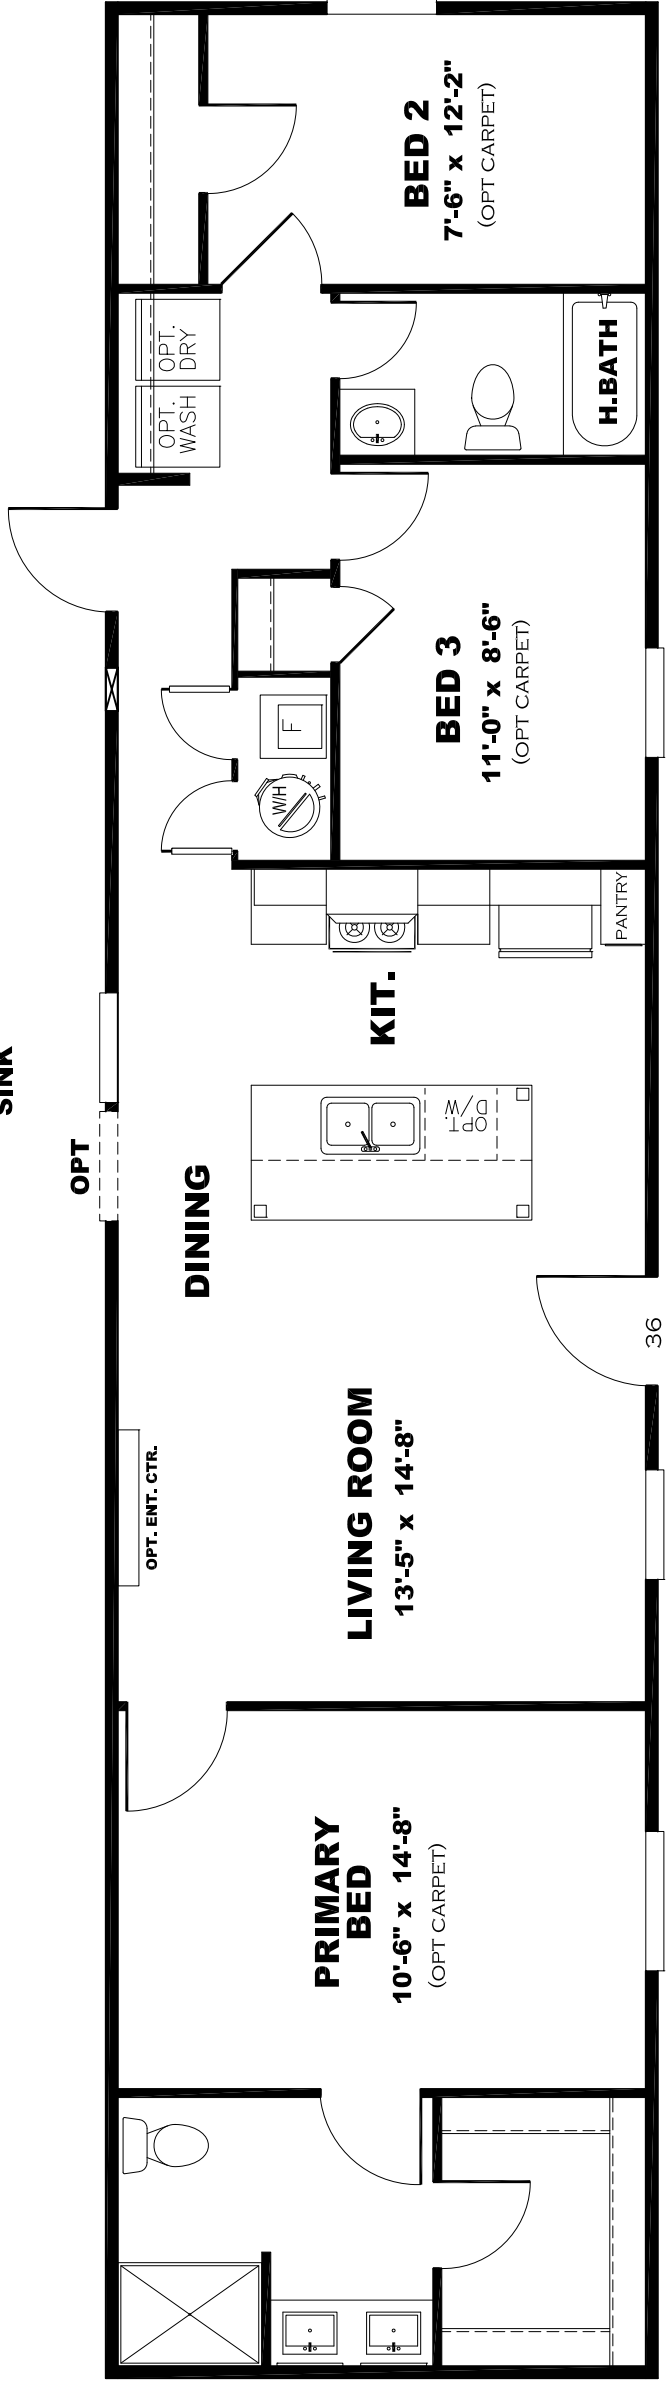

**** KODA CHROME DECOR ****

KITCHEN CABINET COLOR : CLUB GREY
KITCHEN COUNTERTOP COLOR: FROST
KITCHEN ISLAND COLOR: ALABASTER WHITE
KITCHEN ISLAND COUNTERTOP COLOR: WHITE CYPRESS
BATHS CABINET COLOR: CLUB GREY
BATHS COUNTERTOP COLOR: FROST
TRIM COLOR: CLUB GREY
VINYL COLOR:
CARPET COLOR

DRAWING# MAC-22S161
 MODEL# MAC16562A
 16' x 56' CLASSIC

OPT FARMHOUSE SINK

OPT

OPTIONAL VENETIAN BATH

**DRAWING# MAC-22S162
MODEL# MAC16663A
16' X 66' CLASSIC**

DRAWING# MAC-22S163
MODEL# MAC16763A
16' x 76' CLASSIC