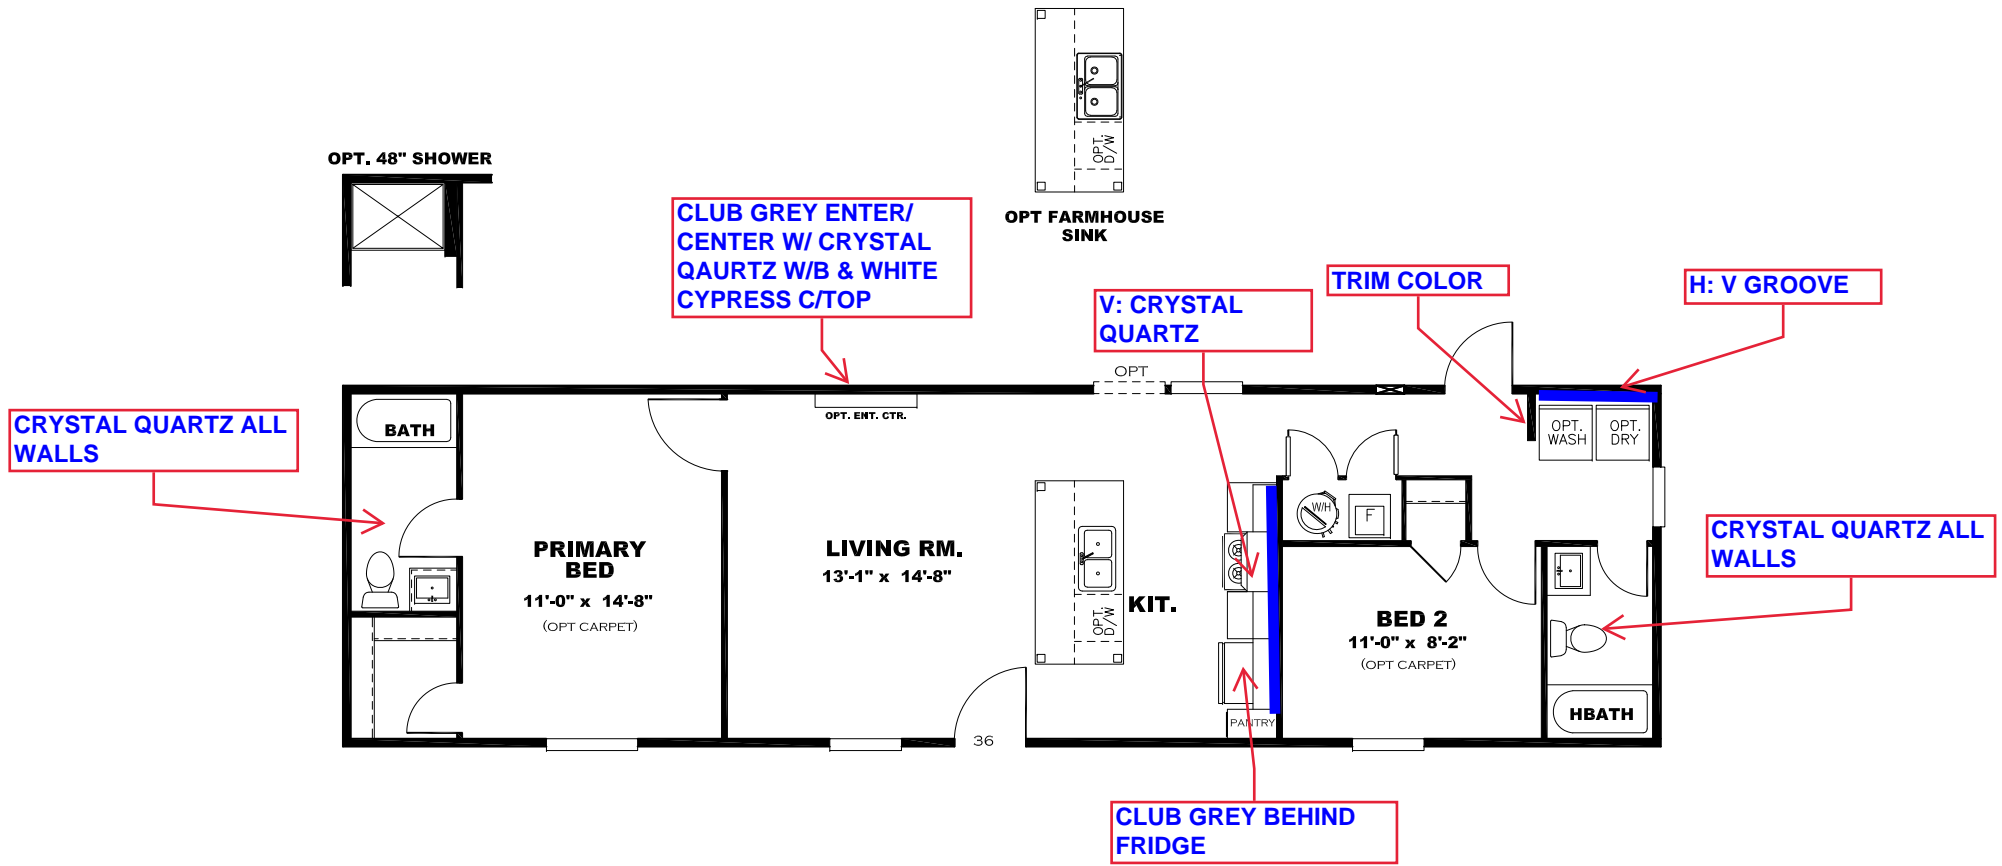

**** KODA CHROME DECOR ****

KITCHEN CABINET COLOR : CLUB GREY
KITCHEN COUNTERTOP COLOR: FROST
KITCHEN ISLAND COLOR: ALABASTER WHITE
KITCHEN ISLAND COUNTERTOP COLOR: WHITE CYPRESS
BATHS CABINET COLOR: CLUB GREY
BATHS COUNTERTOP COLOR: FROST
TRIM COLOR: CLUB GREY
VINYL COLOR:
CARPET COLOR

DRAWING# MAC-22S161
 MODEL# MAC16562A
 16' x 56' CLASSIC

OPT FARMHOUSE SINK

OPT

OPTIONAL VENETIAN BATH

**DRAWING# MAC-22S162
MODEL# MAC16663A
16' X 66' CLASSIC**

DRAWING# MAC-22S163
MODEL# MAC16763A
16' x 76' CLASSIC