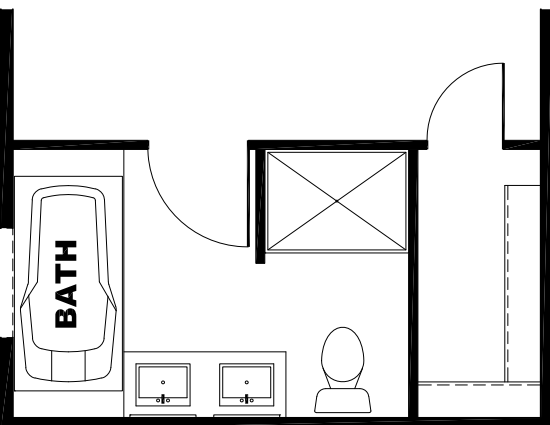

**** KODA CHROME DECOR ****

KITCHEN CABINET COLOR : CLUB GREY
KITCHEN COUNTERTOP COLOR: FROST
KITCHEN ISLAND COLOR: ALABASTER WHITE
KITCHEN ISLAND COUNTERTOP COLOR: WHITE CYPRESS
BATHS CABINET COLOR: CLUB GREY
BATHS COUNTERTOP COLOR: FROST
TRIM COLOR: CLUB GREY
VINYL COLOR:
CARPET COLOR

DRAWING# MAC-22S161
 MODEL# MAC16562A
 16' x 56' CLASSIC

OPT FARMHOUSE SINK

OPT

OPTIONAL VENETIAN BATH

**DRAWING# MAC-22S162
MODEL# MAC16663A
16' X 66' CLASSIC**

DRAWING# MAC-22S163
MODEL# MAC16763A
16' x 76' CLASSIC