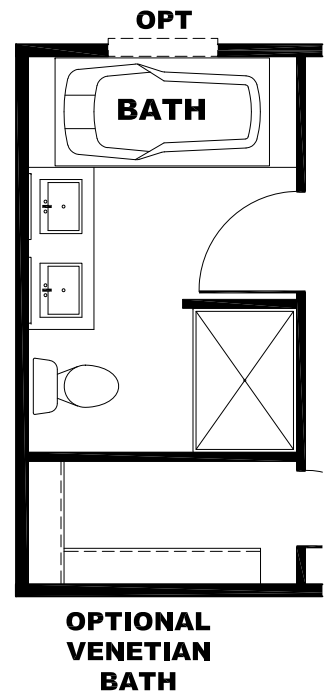

DRAWING# MAC-22S161
 MODEL# MAC16562A
 16' x 56' CLASSIC

OPT FARMHOUSE SINK

OPT

OPTIONAL VENETIAN BATH

**DRAWING# MAC-22S162
MODEL# MAC16663A
16' X 66' CLASSIC**

DRAWING# MAC-22S163
MODEL# MAC16763A
16' x 76' CLASSIC