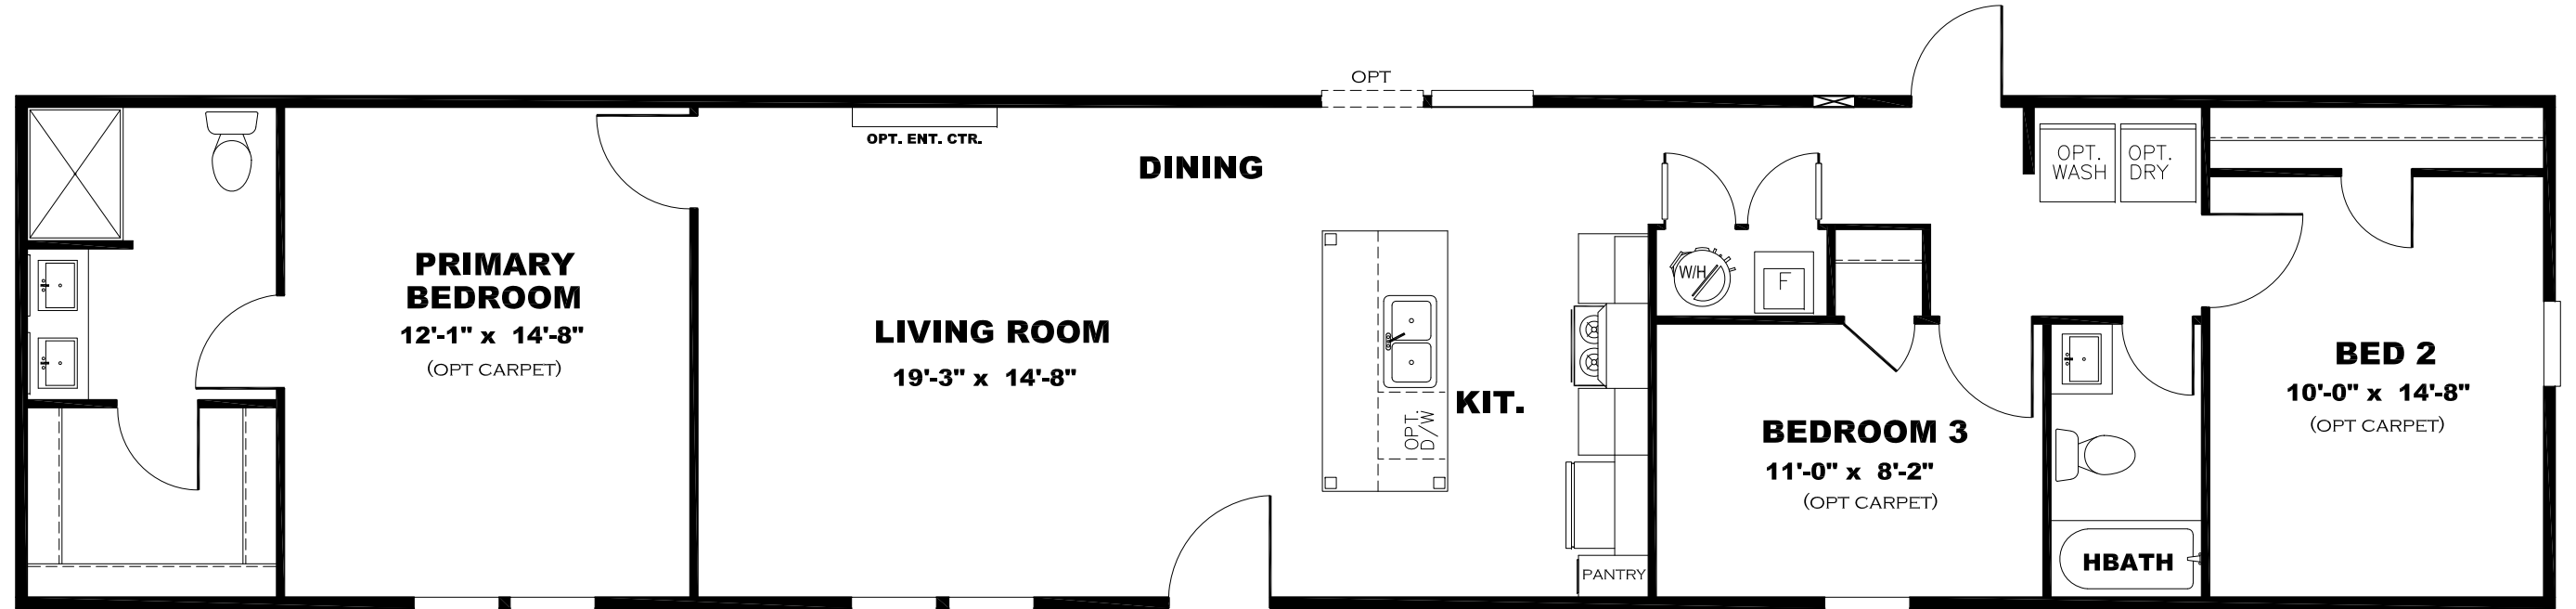

DRAWING# MAC-22S161
 MODEL# MAC16562A
 16' x 56' CLASSIC

OPT FARMHOUSE SINK

OPT

OPTIONAL VENETIAN BATH

**DRAWING# MAC-22S162
MODEL# MAC16663A
16' X 66' CLASSIC**

DRAWING# MAC-22S163
MODEL# MAC16763A
16' x 76' CLASSIC