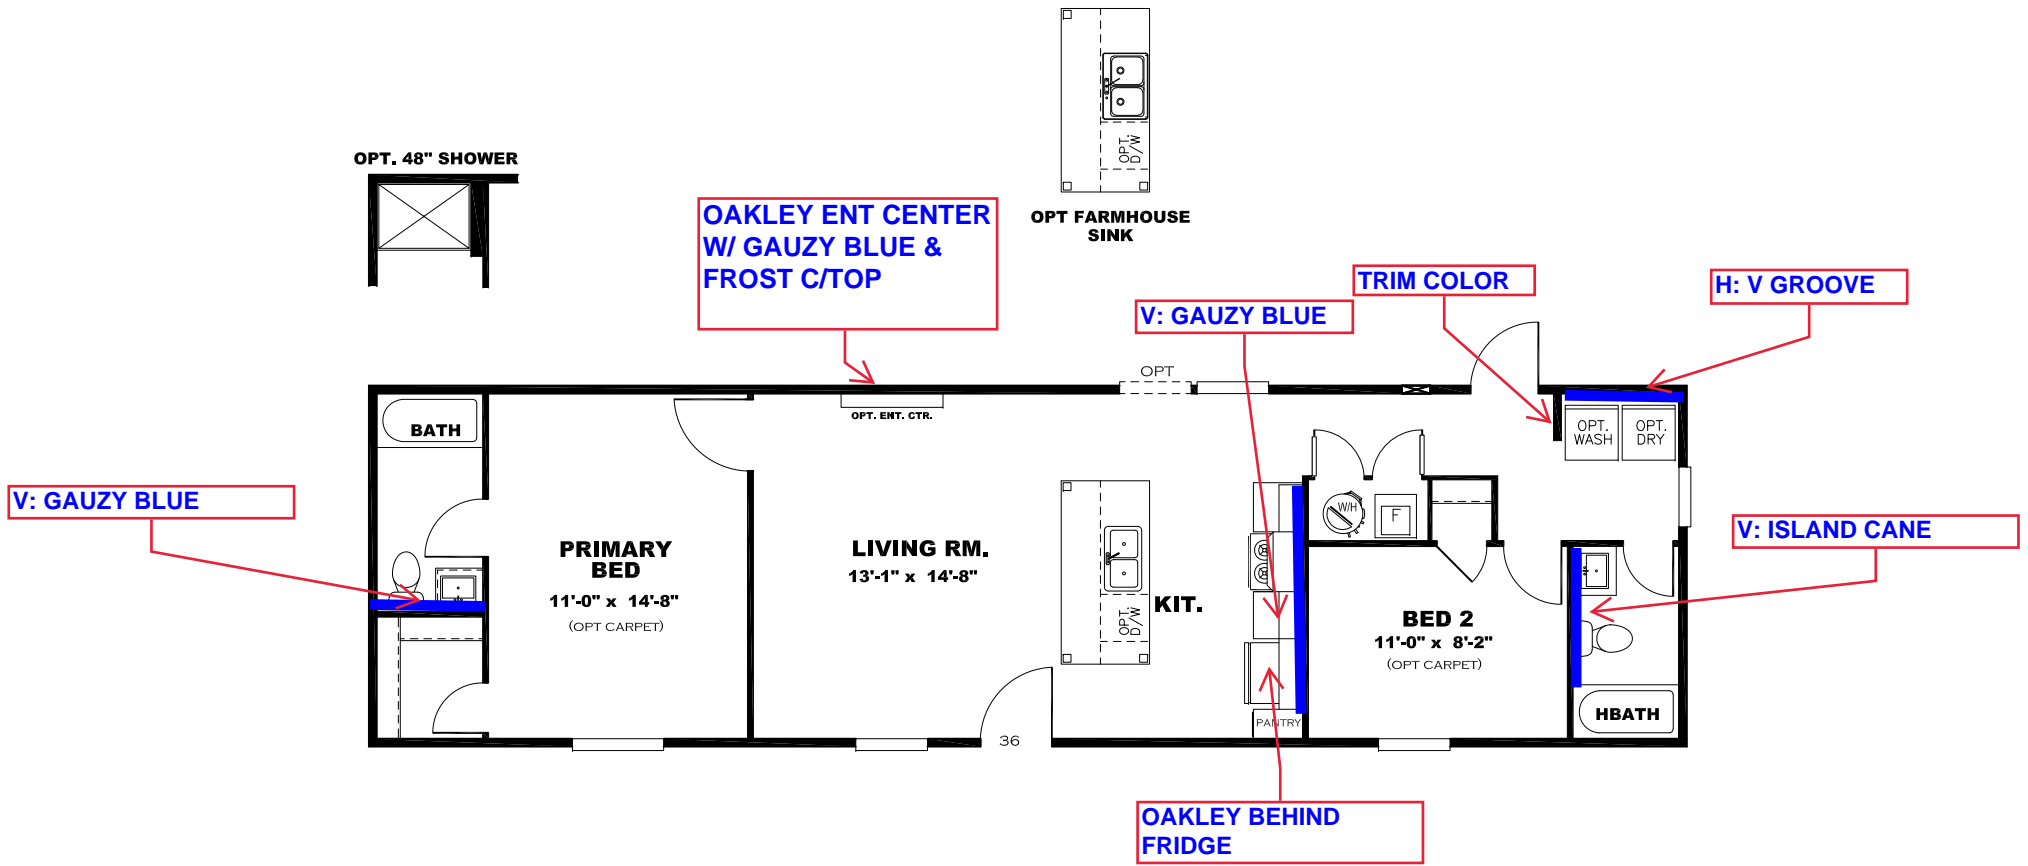

**** BAYOU BLUE DECOR ****

KITCHEN CABINET COLOR : OAKLEY
KITCHEN COUNTERTOP COLOR: FROST
KITCHEN ISLAND COLOR: ALABASTER WHITE
KITCHEN ISLAND COUNTERTOP COLOR: FIELD ELM
BATHS CABINET COLOR: OAKLEY
BATHS COUNTERTOP COLOR: FROST
TRIM COLOR: OAKLEY
VINYL COLOR:
CARPET COLOR:

DRAWING# MAC-22S161
 MODEL# MAC16562A
 16' x 56' CLASSIC