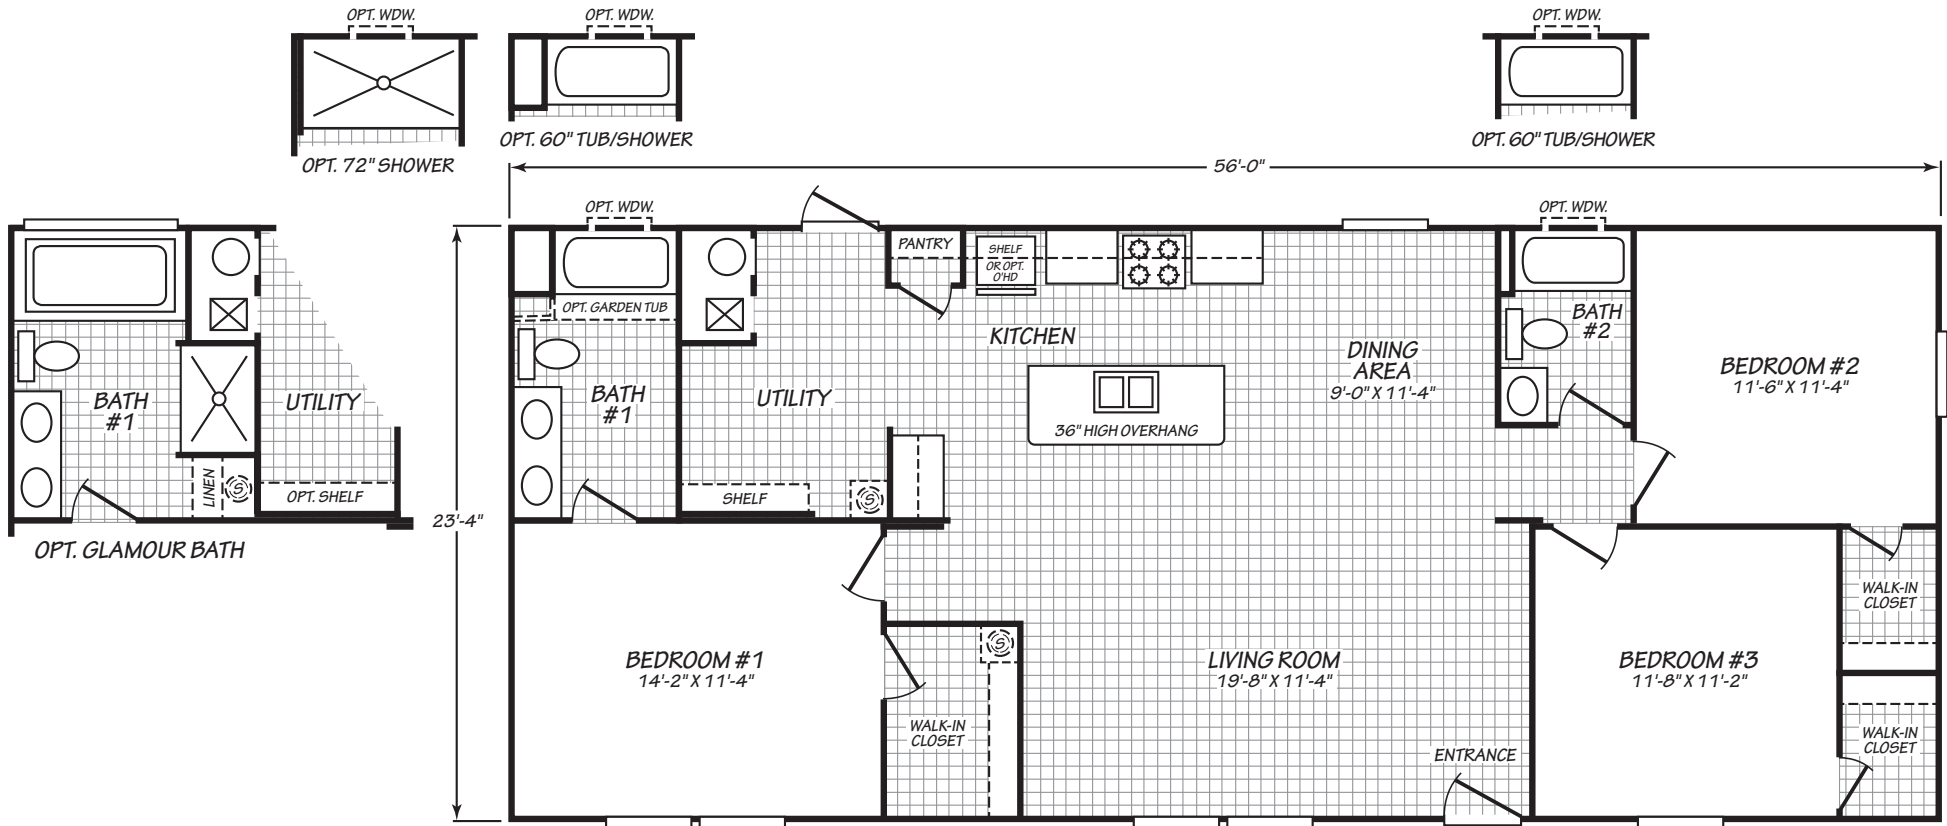

THE SUMMIT

MODEL 24563U

3 Bedroom • 2 Bath • 1,306 Square Feet

©2023 FLEETWOOD HOMES INC. ALL RIGHTS RESERVED

Important: Because we continually update and modify our products, it is important for you to know that our brochures and literature are for illustrative purposes only. **ILLUSTRATIONS MAY SHOW OPTIONAL FEATURES.** All information contained herein may vary from the actual home we build. Dimensions are nominal length and width measurements are from exterior wall to exterior wall. We reserve the right to make changes at any time, without notice or obligation, in prices, colors, materials, specifications, features and models. Please check with your retailer for specific information about the home you select.