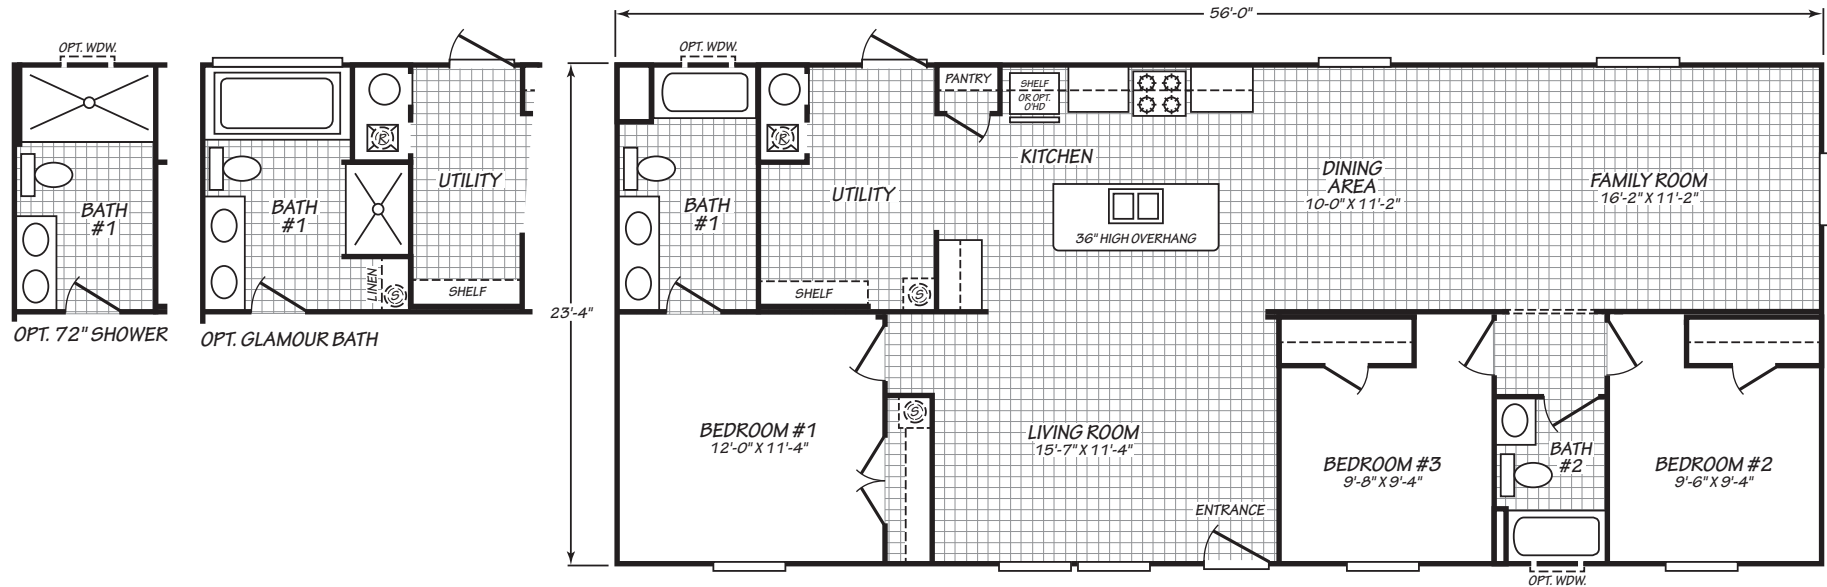

# THE SUMMIT

## MODEL 24563A

3 Bedroom • 2 Bath • 1,306 Square Feet

©2023 FLEETWOOD HOMES INC. ALL RIGHTS RESERVED

Important: Because we continually update and modify our products, it is important for you to know that our brochures and literature are for illustrative purposes only. **ILLUSTRATIONS MAY SHOW OPTIONAL FEATURES.** All information contained herein may vary from the actual home we build. Dimensions are nominal length and width measurements are from exterior wall to exterior wall. We reserve the right to make changes at any time, without notice or obligation, in prices, colors, materials, specifications, features and models. Please check with your retailer for specific information about the home you select.