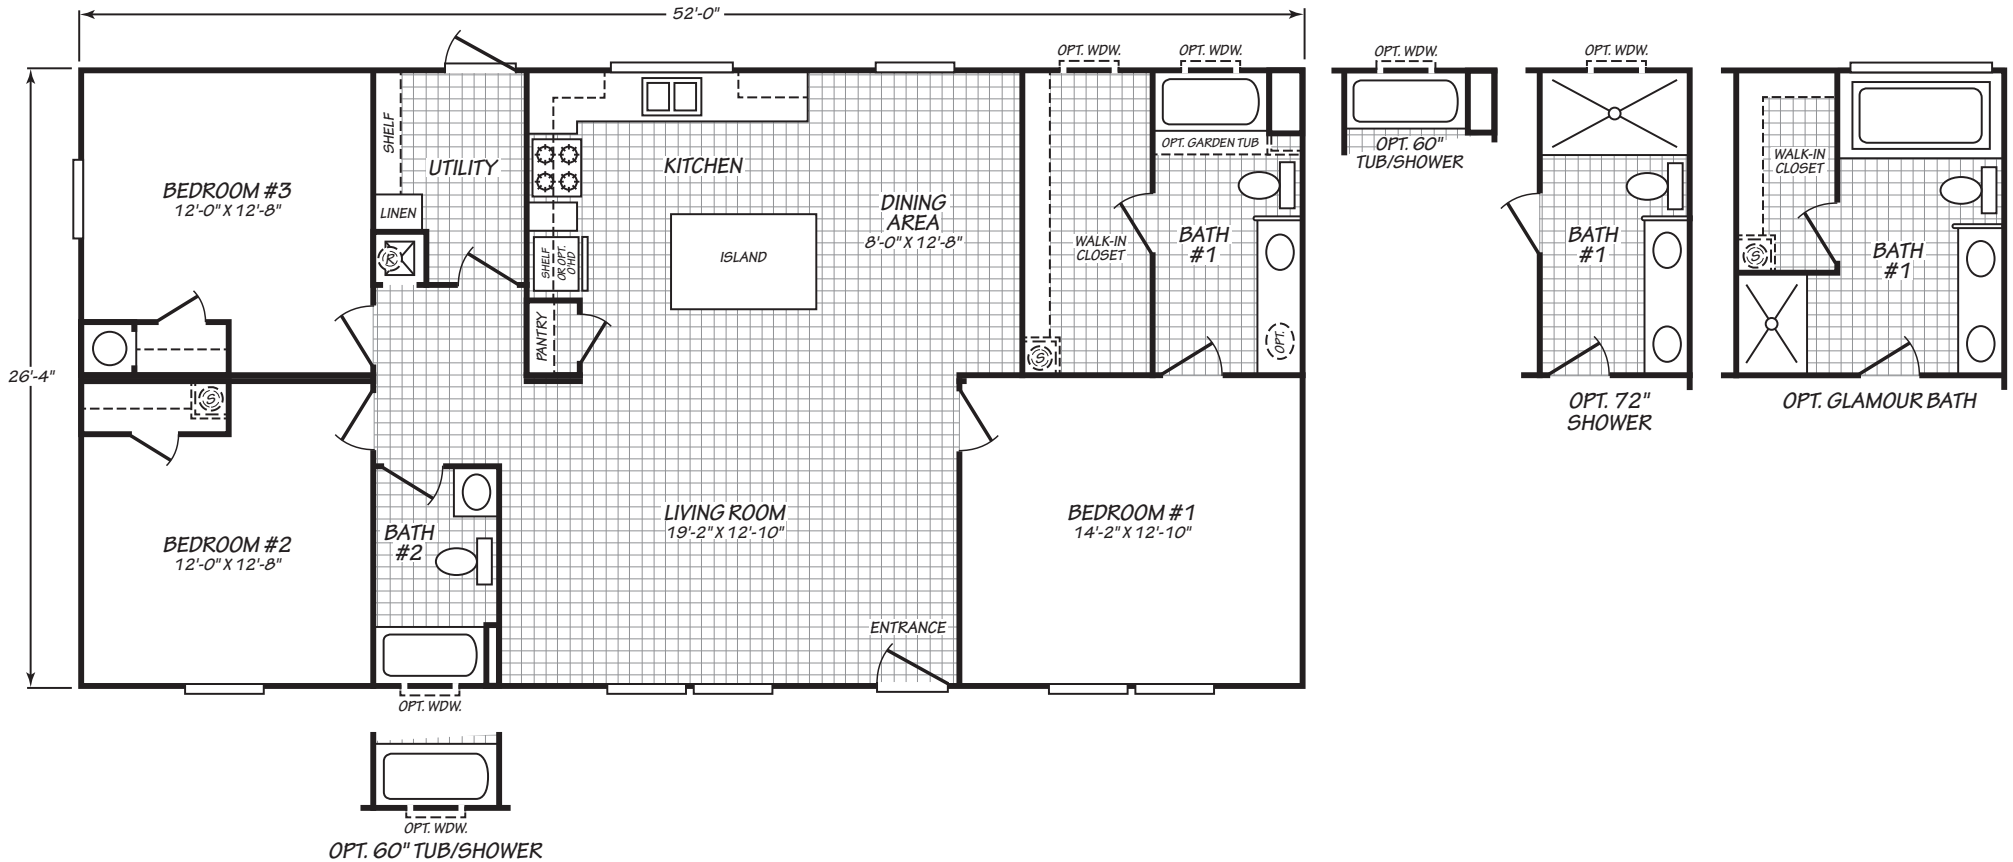

THE SUMMIT

MODEL 28523A

3 Bedroom • 2 Bath • 1,369 Square Feet

©2023 FLEETWOOD HOMES INC. ALL RIGHTS RESERVED

Important: Because we continually update and modify our products, it is important for you to know that our brochures and literature are for illustrative purposes only. **ILLUSTRATIONS MAY SHOW OPTIONAL FEATURES.** All information contained herein may vary from the actual home we build. Dimensions are nominal length and width measurements are from exterior wall to exterior wall. We reserve the right to make changes at any time, without notice or obligation, in prices, colors, materials, specifications, features and models. Please check with your retailer for specific information about the home you select.