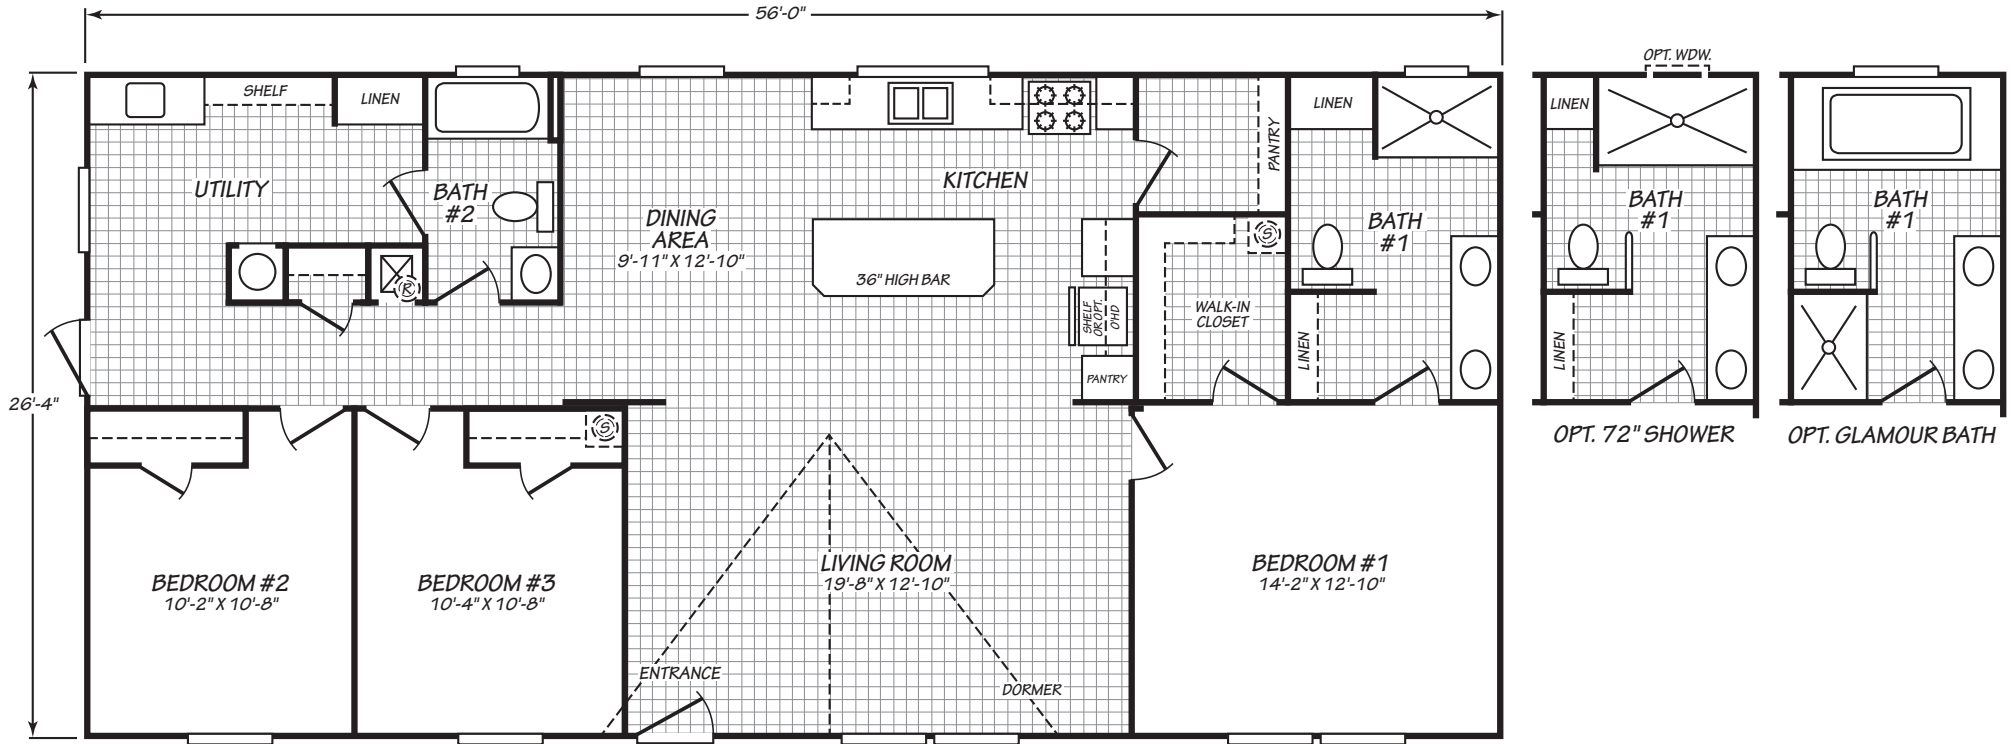

THE SUMMIT

MODEL 28563B

3 Bedroom • 2 Bath • 1,474 Square Feet

©2023 FLEETWOOD HOMES INC. ALL RIGHTS RESERVED

Important: Because we continually update and modify our products, it is important for you to know that our brochures and literature are for illustrative purposes only. **ILLUSTRATIONS MAY SHOW OPTIONAL FEATURES.** All information contained herein may vary from the actual home we build. Dimensions are nominal length and width measurements are from exterior wall to exterior wall. We reserve the right to make changes at any time, without notice or obligation, in prices, colors, materials, specifications, features and models. Please check with your retailer for specific information about the home you select.