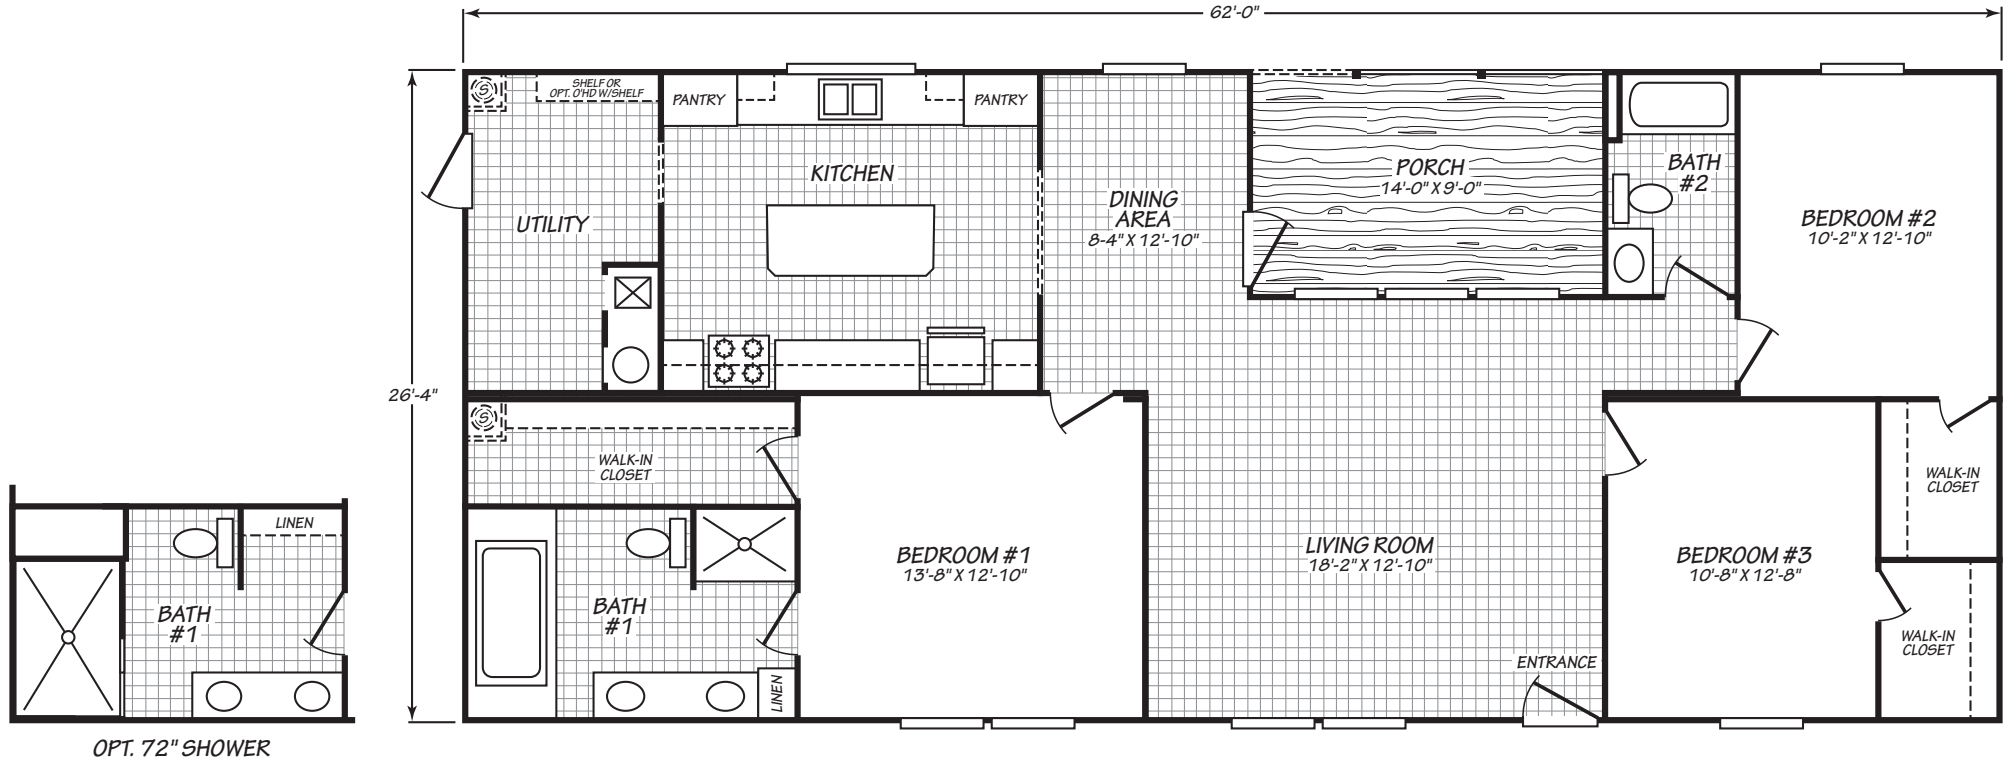

PINNACLE

MODEL 28623A

3 Bedroom • 2 Bath • 1,506 Square Feet

©2023 FLEETWOOD HOMES INC. ALL RIGHTS RESERVED

Important: Because we continually update and modify our products, it is important for you to know that our brochures and literature are for illustrative purposes only. **ILLUSTRATIONS MAY SHOW OPTIONAL FEATURES.** All information contained herein may vary from the actual home we build. Dimensions are nominal length and width measurements are from exterior wall to exterior wall. We reserve the right to make changes at any time, without notice or obligation, in prices, colors, materials, specifications, features and models. Please check with your retailer for specific information about the home you select.