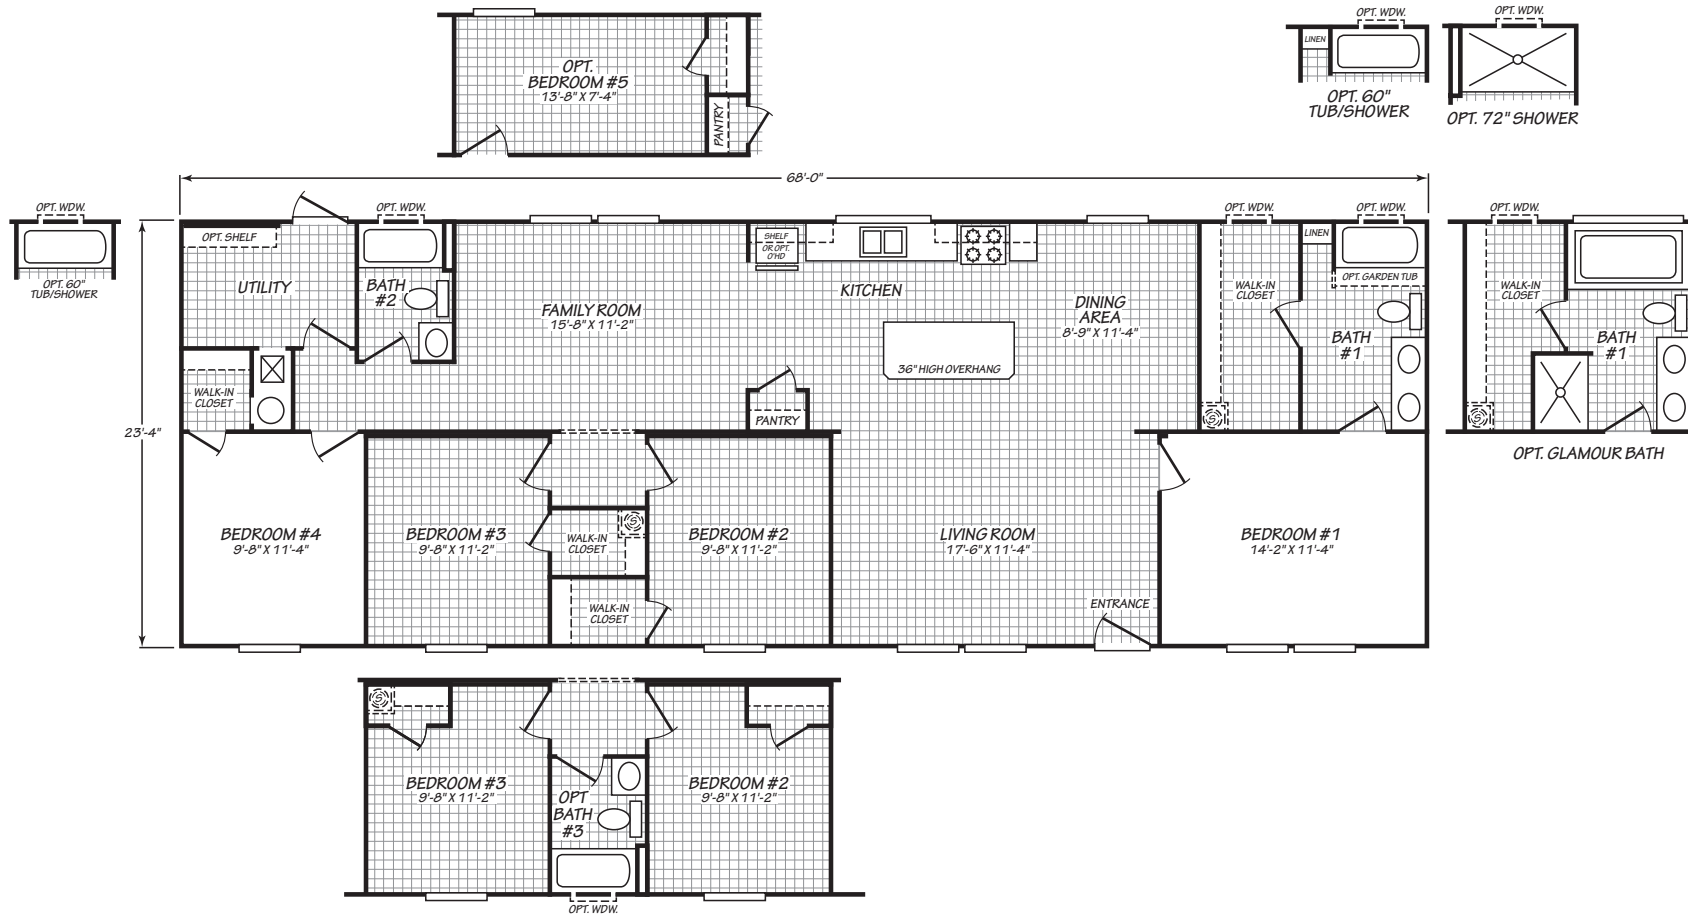

THE SUMMIT

MODEL 24684A

4 Bedroom • 2 Bath • 1,586 Square Feet

©2023 FLEETWOOD HOMES INC. ALL RIGHTS RESERVED

Important: Because we continually update and modify our products, it is important for you to know that our brochures and literature are for illustrative purposes only. **ILLUSTRATIONS MAY SHOW OPTIONAL FEATURES.** All information contained herein may vary from the actual home we build. Dimensions are nominal length and width measurements are from exterior wall to exterior wall. We reserve the right to make changes at any time, without notice or obligation, in prices, colors, materials, specifications, features and models. Please check with your retailer for specific information about the home you select.