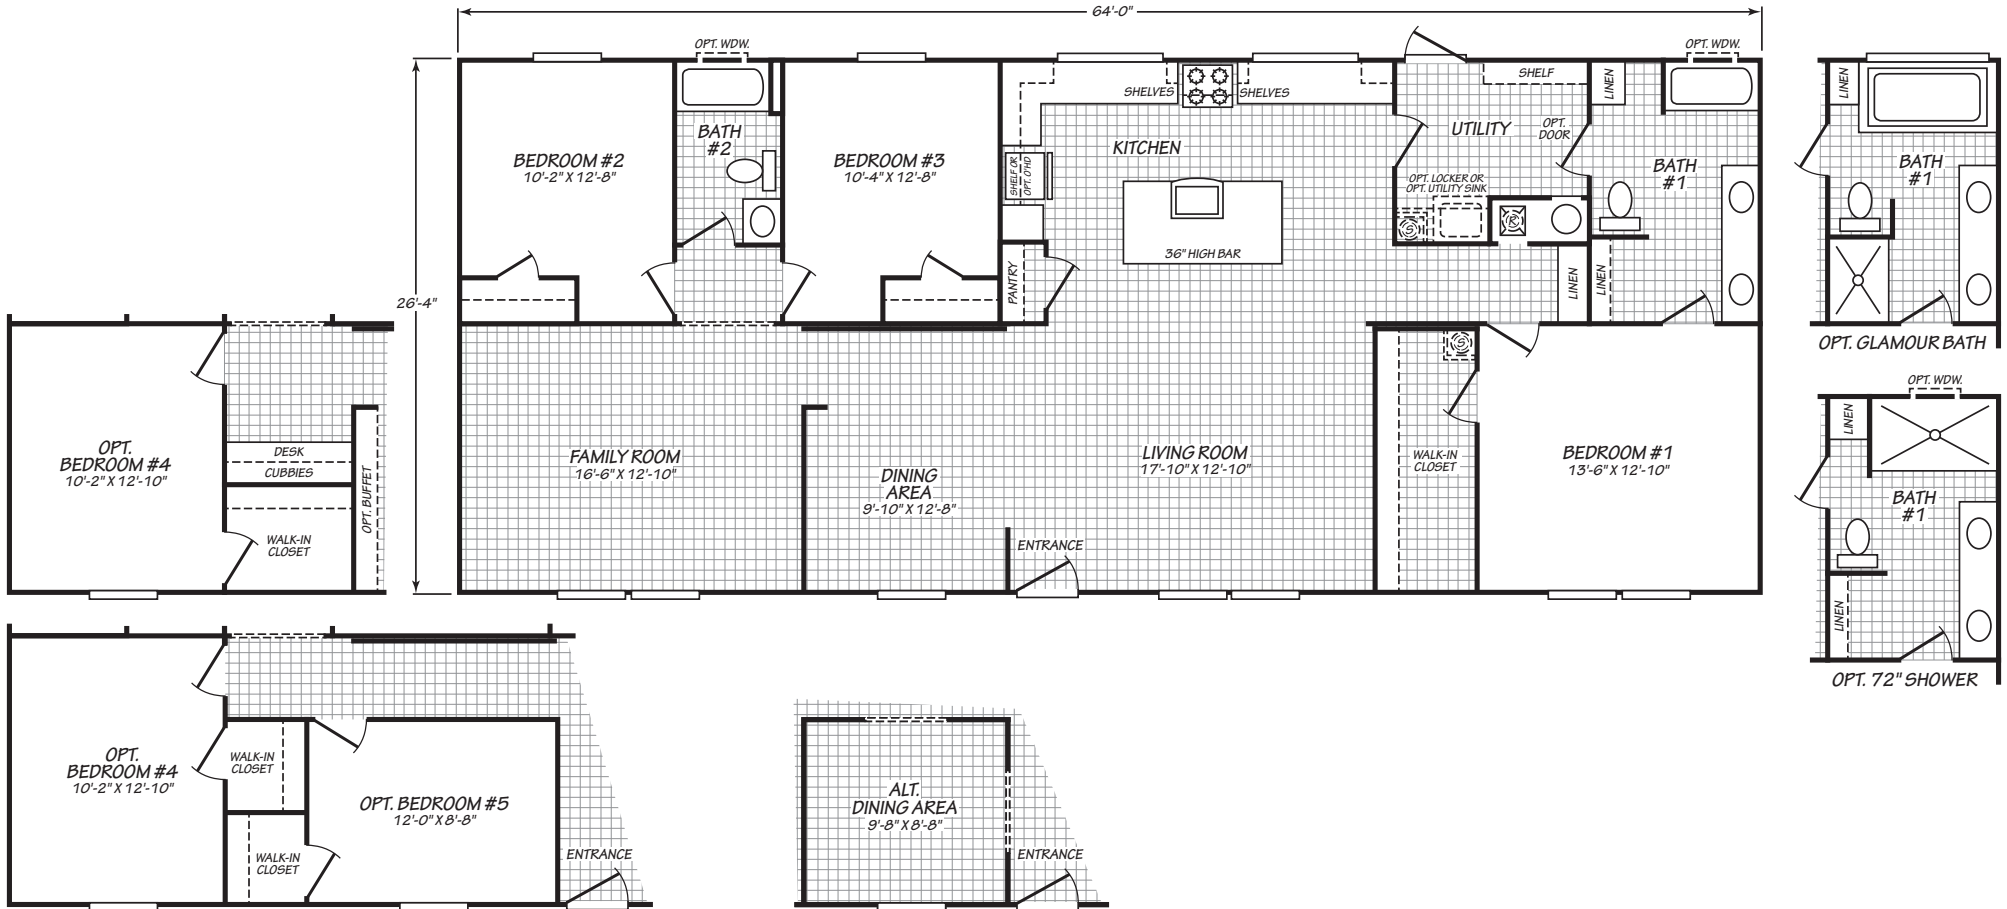

THE SUMMIT

MODEL 28643B

3 Bedroom • 2 Bath • 1,685 Square Feet

©2023 FLEETWOOD HOMES INC. ALL RIGHTS RESERVED

Important: Because we continually update and modify our products, it is important for you to know that our brochures and literature are for illustrative purposes only. **ILLUSTRATIONS MAY SHOW OPTIONAL FEATURES.** All information contained herein may vary from the actual home we build. Dimensions are nominal length and width measurements are from exterior wall to exterior wall. We reserve the right to make changes at any time, without notice or obligation, in prices, colors, materials, specifications, features and models. Please check with your retailer for specific information about the home you select.