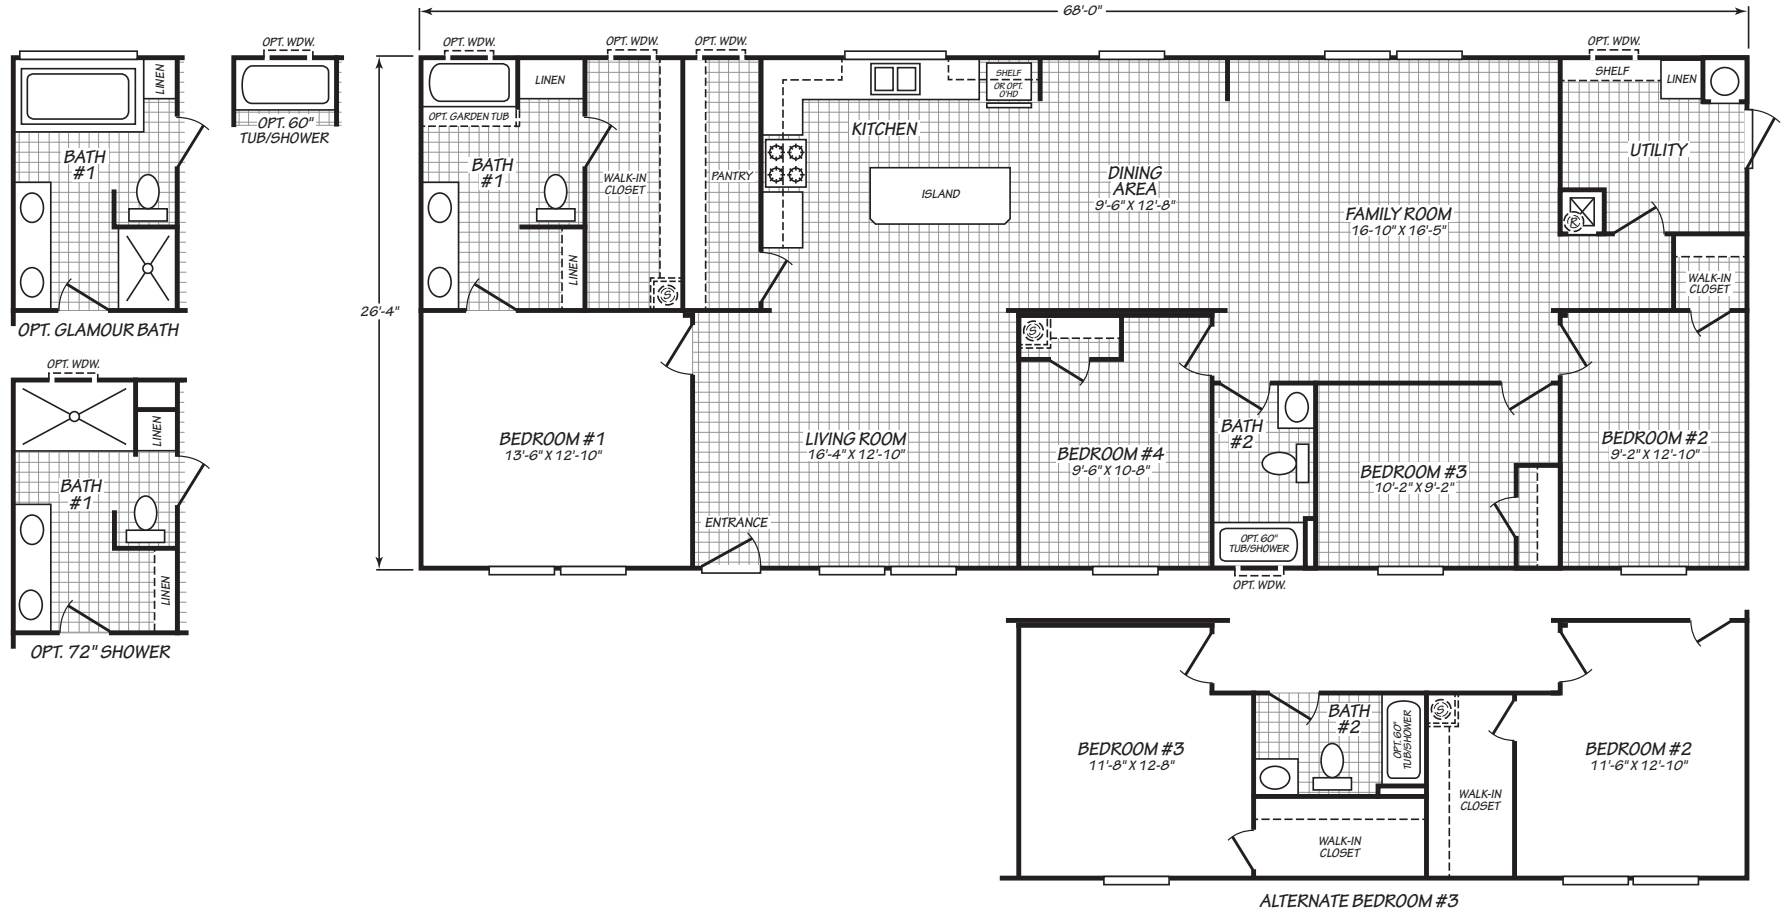

THE SUMMIT

MODEL 28684B

4 Bedroom • 2 Bath • 1,790 Square Feet

©2023 FLEETWOOD HOMES INC. ALL RIGHTS RESERVED

Important: Because we continually update and modify our products, it is important for you to know that our brochures and literature are for illustrative purposes only. **ILLUSTRATIONS MAY SHOW OPTIONAL FEATURES.** All information contained herein may vary from the actual home we build. Dimensions are nominal length and width measurements are from exterior wall to exterior wall. We reserve the right to make changes at any time, without notice or obligation, in prices, colors, materials, specifications, features and models. Please check with your retailer for specific information about the home you select.