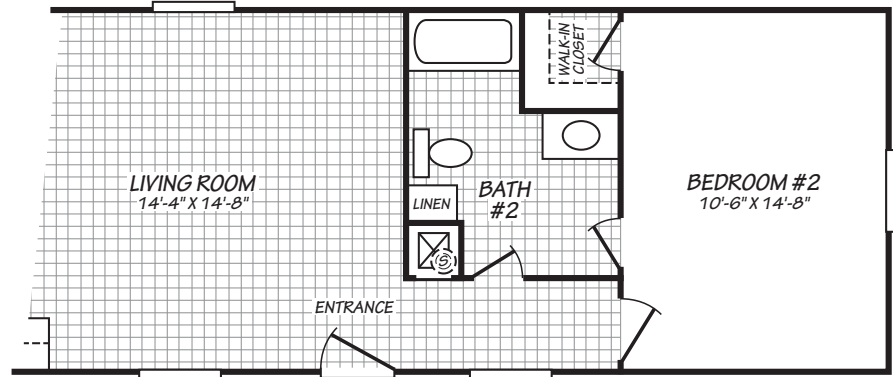

KEYSTONE

OPT. 2 BEDROOM

MODEL 16663A

3 Bedroom • 2 Bath • 990 Square Feet

©2023 FLEETWOOD HOMES INC. ALL RIGHTS RESERVED

Important: Because we continually update and modify our products, it is important for you to know that our brochures and literature are for illustrative purposes only. **ILLUSTRATIONS MAY SHOW OPTIONAL FEATURES.** All information contained herein may vary from the actual home we build. Dimensions are nominal length and width measurements are from exterior wall to exterior wall. We reserve the right to make changes at any time, without notice or obligation, in prices, colors, materials, specifications, features and models. Please check with your retailer for specific information about the home you select.