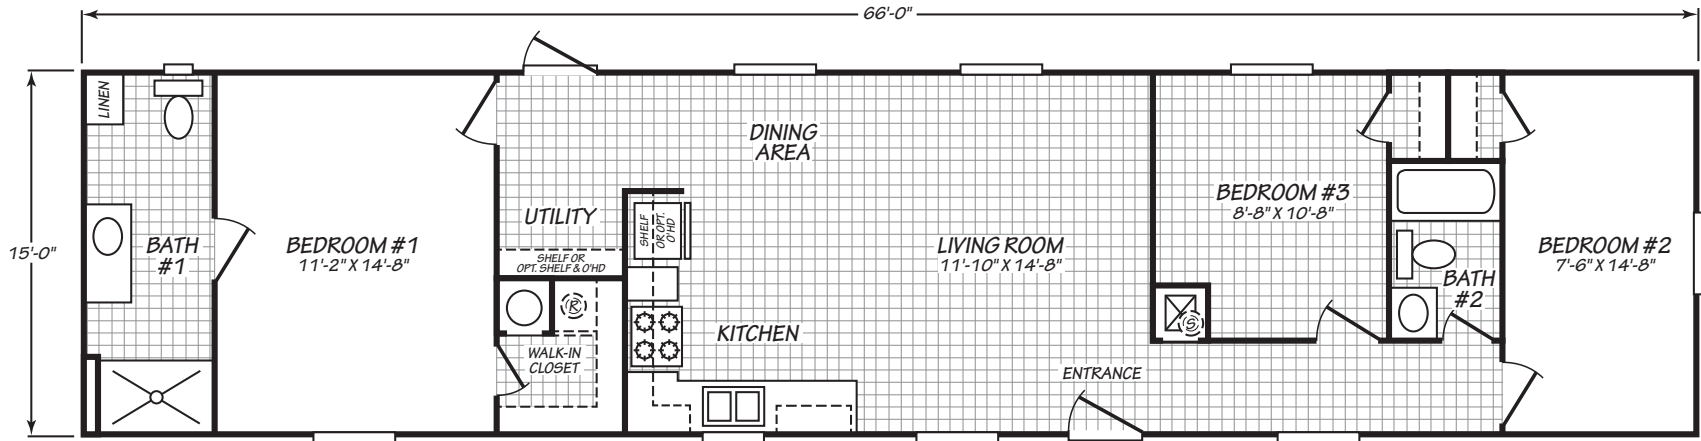

KEYSTONE

OPT. 2 BEDROOM

MODEL 16663A

3 Bedroom • 2 Bath • 990 Square Feet

©2023 FLEETWOOD HOMES INC. ALL RIGHTS RESERVED

Important: Because we continually update and modify our products, it is important for you to know that our brochures and literature are for illustrative purposes only. **ILLUSTRATIONS MAY SHOW OPTIONAL FEATURES.** All information contained herein may vary from the actual home we build. Dimensions are nominal length and width measurements are from exterior wall to exterior wall. We reserve the right to make changes at any time, without notice or obligation, in prices, colors, materials, specifications, features and models. Please check with your retailer for specific information about the home you select.