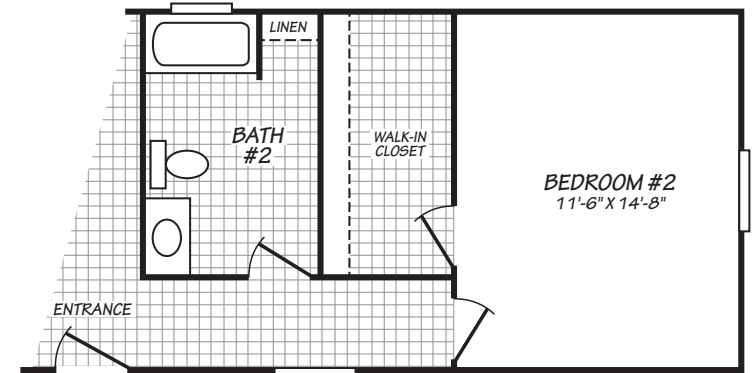

# KEYSTONE

OPT. 2 BEDROOM

## MODEL 16763A

3 Bedroom • 2 Bath • 1,140 Square Feet

©2023 FLEETWOOD HOMES INC. ALL RIGHTS RESERVED

Important: Because we continually update and modify our products, it is important for you to know that our brochures and literature are for illustrative purposes only. **ILLUSTRATIONS MAY SHOW OPTIONAL FEATURES.** All information contained herein may vary from the actual home we build. Dimensions are nominal length and width measurements are from exterior wall to exterior wall. We reserve the right to make changes at any time, without notice or obligation, in prices, colors, materials, specifications, features and models. Please check with your retailer for specific information about the home you select.