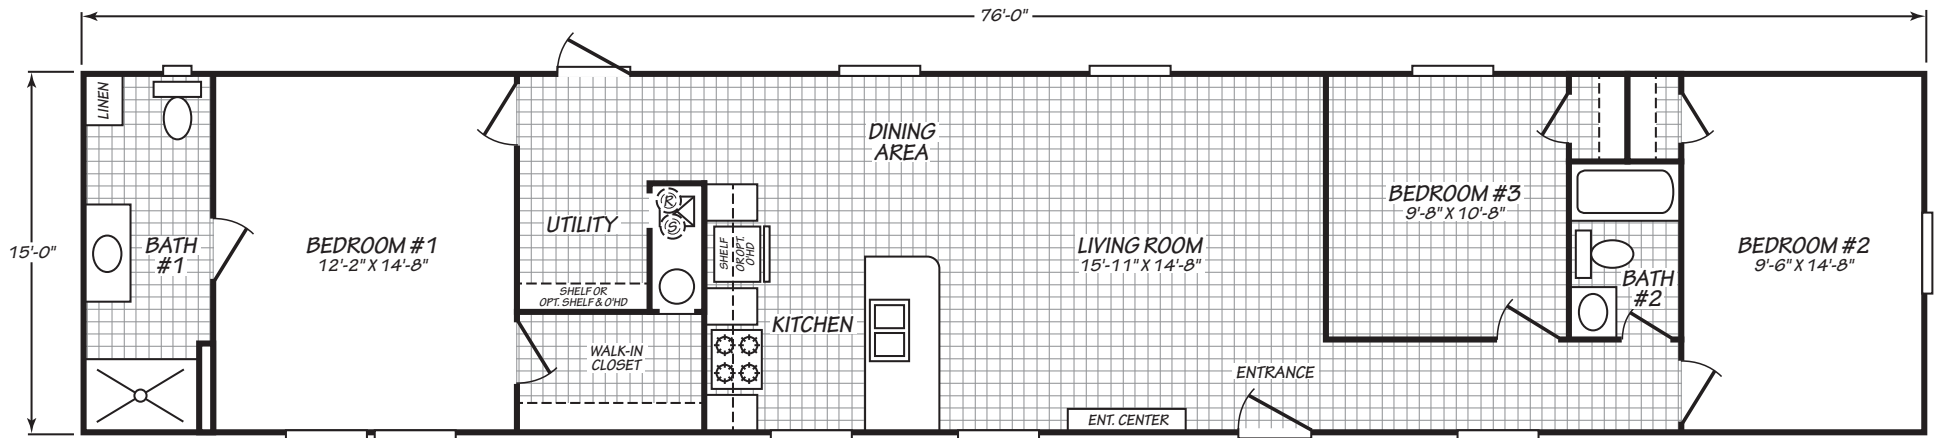

# KEYSTONE

OPT. 2 BEDROOM

## MODEL 16763A

3 Bedroom • 2 Bath • 1,140 Square Feet

©2023 FLEETWOOD HOMES INC. ALL RIGHTS RESERVED

Important: Because we continually update and modify our products, it is important for you to know that our brochures and literature are for illustrative purposes only. **ILLUSTRATIONS MAY SHOW OPTIONAL FEATURES.** All information contained herein may vary from the actual home we build. Dimensions are nominal length and width measurements are from exterior wall to exterior wall. We reserve the right to make changes at any time, without notice or obligation, in prices, colors, materials, specifications, features and models. Please check with your retailer for specific information about the home you select.