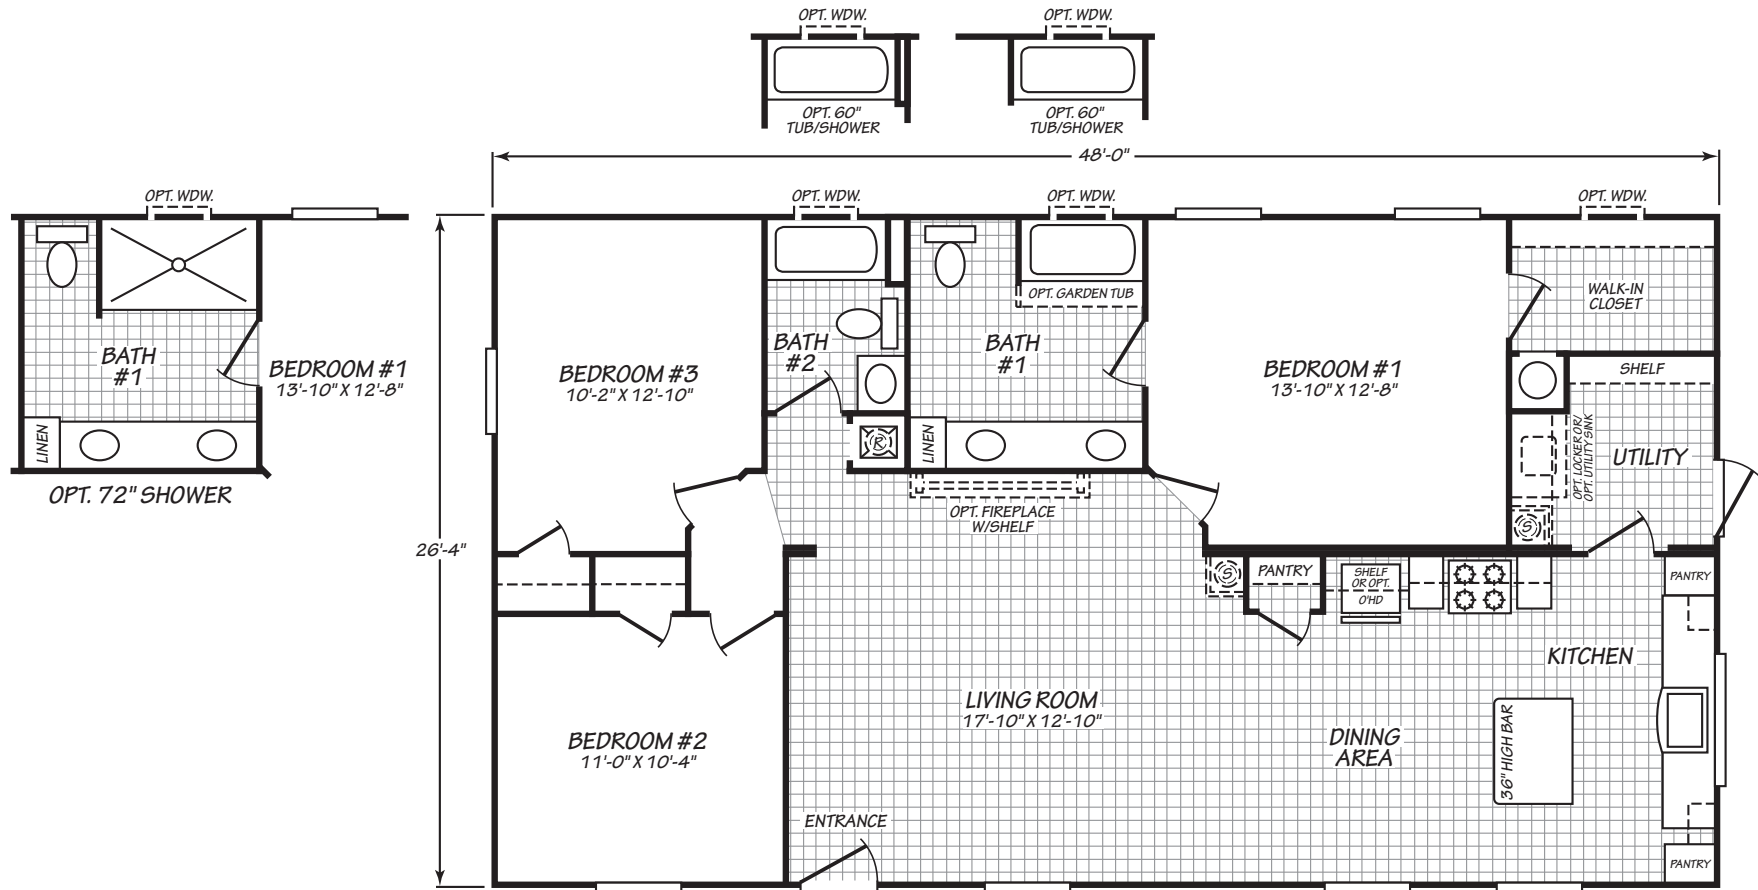

THE SUMMIT

MODEL 28483B

3 Bedroom • 2 Bath • 1,264 Square Feet

©2023 FLEETWOOD HOMES INC. ALL RIGHTS RESERVED

Important: Because we continually update and modify our products, it is important for you to know that our brochures and literature are for illustrative purposes only. **ILLUSTRATIONS MAY SHOW OPTIONAL FEATURES.** All information contained herein may vary from the actual home we build. Dimensions are nominal length and width measurements are from exterior wall to exterior wall. We reserve the right to make changes at any time, without notice or obligation, in prices, colors, materials, specifications, features and models. Please check with your retailer for specific information about the home you select.