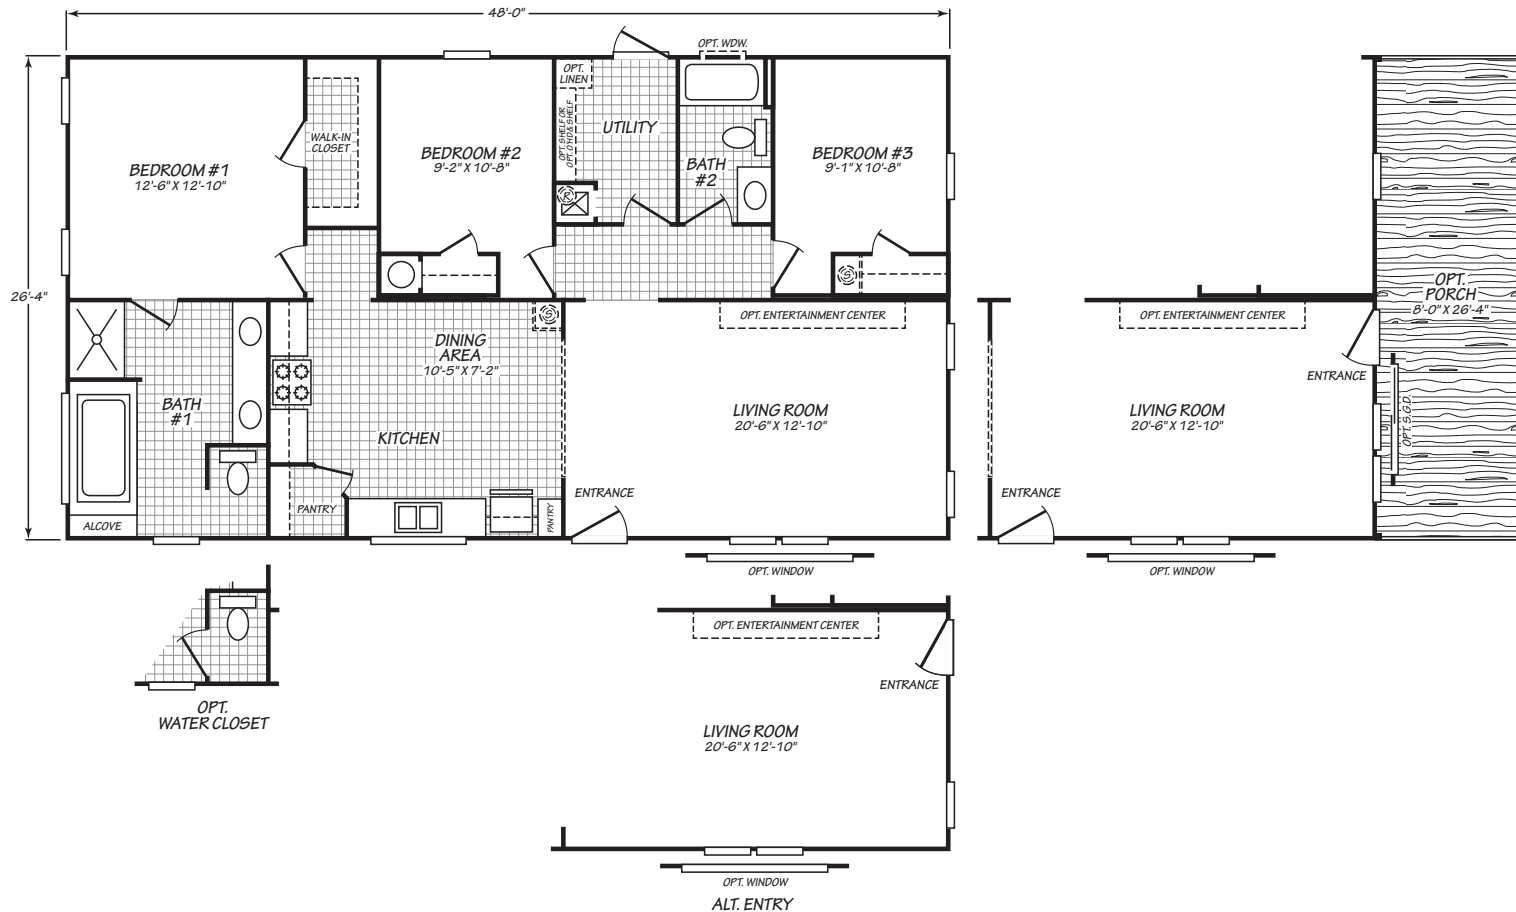

PINNACLE

MODEL 28483P

3 Bedroom • 2 Bath • 1,264 Square Feet

©2023 FLEETWOOD HOMES INC. ALL RIGHTS RESERVED

Important: Because we continually update and modify our products, it is important for you to know that our brochures and literature are for illustrative purposes only. **ILLUSTRATIONS MAY SHOW OPTIONAL FEATURES.** All information contained herein may vary from the actual home we build. Dimensions are nominal length and width measurements are from exterior wall to exterior wall. We reserve the right to make changes at any time, without notice or obligation, in prices, colors, materials, specifications, features and models. Please check with your retailer for specific information about the home you select.