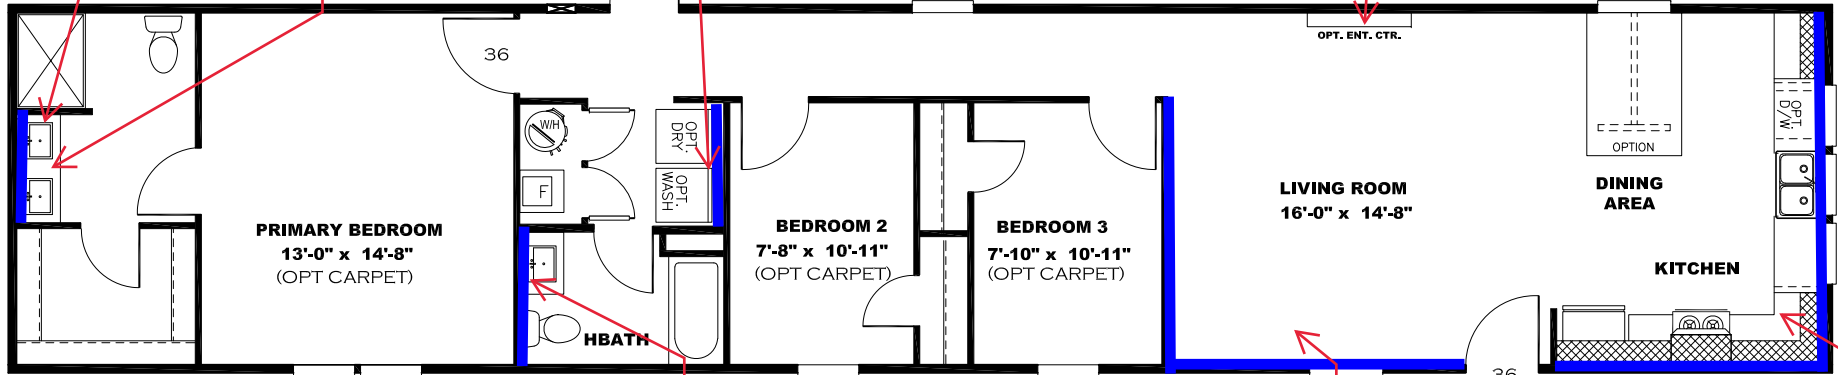

**** BAYOU BLUE DECOR ****

H: V-GROOVE

**OAKLEY ENTER/
CENTER W/ GAUZY
BLUE W/B & FROST
C/TOP**

TRIM COLOR

V: GAUZY BLUE

OMIT BACK DOOR W/ OPT SGD

V: ISLAND CANE

**OPT ISLAND CANE
OVER OAKLEY
WAINSCOT**

V: GAUZY BLUE

2 BEDROOM OPTION

V: ISLAND CANE

TRIM COLOR

**BEDROOM 2
13'-9" x 10'-11"
(OPT CARPET)**

**OPT. VENETIAN BATH
V: GAUZY BLUE**

**KITCHEN CABINET COLOR : OAKLEY
KITCHEN COUNTERTOP COLOR: FROST
KITCHEN ISLAND COLOR: ALABASTER WHITE
KITCHEN ISLAND COUNTERTOP COLOR: FIELD ELM
BATHS CABINET COLOR: OAKLEY
BATHS COUNTERTOP COLOR: FROST
TRIM COLOR: OAKLEY
VINYL COLOR:
CARPET COLOR**

**(OPT CARPET)
BEDROOM 2
13'-9" x 11'-3"**

**2 BEDROOM OPTION
(FLIPPED)**

**DRAWING# LFS-S130
MODEL# LFS16763S
16' x 76' LIFESTYLE**