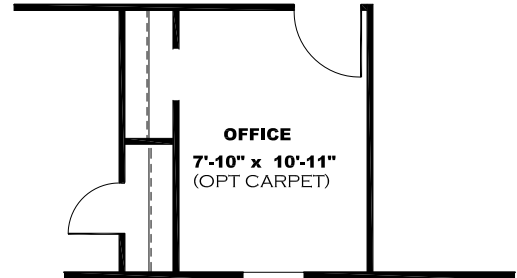

V: GAUZY BLUE

2 BEDROOM OPTION

V: ISLAND CANE

TRIM COLOR

**BEDROOM 2
13'-9" x 10'-11"
(OPT CARPET)**

**OPT. VENETIAN BATH
V: GAUZY BLUE**

**KITCHEN CABINET COLOR : OAKLEY
KITCHEN COUNTERTOP COLOR: FROST
KITCHEN ISLAND COLOR: ALABASTER WHITE
KITCHEN ISLAND COUNTERTOP COLOR: FIELD ELM
BATHS CABINET COLOR: OAKLEY
BATHS COUNTERTOP COLOR: FROST
TRIM COLOR: OAKLEY
VINYL COLOR:
CARPET COLOR**

**(OPT CARPET)
BEDROOM 2
13'-9" x 11'-3"**

**2 BEDROOM OPTION
(FLIPPED)**

**DRAWING# LFS-S130
MODEL# LFS16763S
16' x 76' LIFESTYLE**