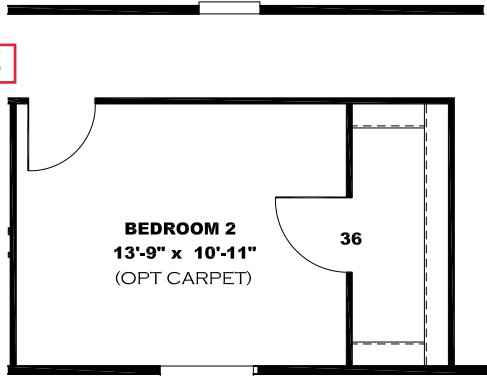

**** BAYOU BLUE DECOR ****

H: V-GROOVE

**OAKLEY ENTER/
CENTER W/ GAUZY
BLUE W/B & FROST
C/TOP**

TRIM COLOR

V: GAUZY BLUE

OMIT BACK DOOR W/ OPT SGD

V: ISLAND CANE

**OPT ISLAND CANE
OVER OAKLEY
WAINSCOT**

V: GAUZY BLUE

2 BEDROOM OPTION

V: ISLAND CANE

TRIM COLOR

**BEDROOM 2
13'-9" x 10'-11"
(OPT CARPET)**

**OPT. VENETIAN BATH
V: GAUZY BLUE**

**KITCHEN CABINET COLOR : OAKLEY
KITCHEN COUNTERTOP COLOR: FROST
KITCHEN ISLAND COLOR: ALABASTER WHITE
KITCHEN ISLAND COUNTERTOP COLOR: FIELD ELM
BATHS CABINET COLOR: OAKLEY
BATHS COUNTERTOP COLOR: FROST
TRIM COLOR: OAKLEY
VINYL COLOR:
CARPET COLOR**

**(OPT CARPET)
BEDROOM 2
13'-9" x 11'-3"**

**2 BEDROOM OPTION
(FLIPPED)**

**DRAWING# LFS-S130
MODEL# LFS16763S
16' x 76' LIFESTYLE**