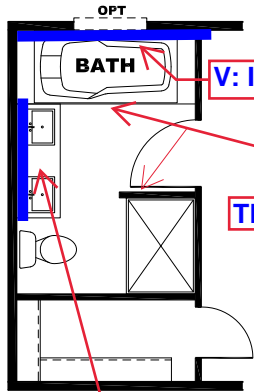

**** BAYOU BLUE DECOR ****

H: V-GROOVE

**OAKLEY ENTER/
CENTER W/ GAUZY
BLUE W/B & FROST
C/TOP**

TRIM COLOR

V: GAUZY BLUE

OMIT BACK DOOR W/ OPT SGD

V: ISLAND CANE

**OPT ISLAND CANE
OVER OAKLEY
WAINSCOT**

V: GAUZY BLUE

2 BEDROOM OPTION

V: ISLAND CANE

TRIM COLOR

**BEDROOM 2
13'-9" x 10'-11"
(OPT CARPET)**

**OPT. VENETIAN BATH
V: GAUZY BLUE**

**KITCHEN CABINET COLOR : OAKLEY
KITCHEN COUNTERTOP COLOR: FROST
KITCHEN ISLAND COLOR: ALABASTER WHITE
KITCHEN ISLAND COUNTERTOP COLOR: FIELD ELM
BATHS CABINET COLOR: OAKLEY
BATHS COUNTERTOP COLOR: FROST
TRIM COLOR: OAKLEY
VINYL COLOR:
CARPET COLOR**