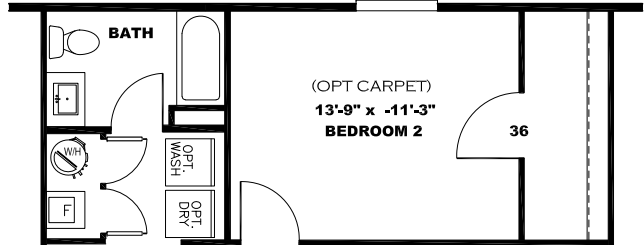

V: GAUZY BLUE

2 BEDROOM OPTION

V: ISLAND CANE

TRIM COLOR

**BEDROOM 2
13'-9" x 10'-11"
(OPT CARPET)**

**OPT. VENETIAN BATH
V: GAUZY BLUE**

**KITCHEN CABINET COLOR : OAKLEY
KITCHEN COUNTERTOP COLOR: FROST
KITCHEN ISLAND COLOR: ALABASTER WHITE
KITCHEN ISLAND COUNTERTOP COLOR: FIELD ELM
BATHS CABINET COLOR: OAKLEY
BATHS COUNTERTOP COLOR: FROST
TRIM COLOR: OAKLEY
VINYL COLOR:
CARPET COLOR**

**(OPT CARPET)
BEDROOM 2
13'-9" x 11'-3"**

**2 BEDROOM OPTION
(FLIPPED)**

**DRAWING# LFS-S130
MODEL# LFS16763S
16' x 76' LIFESTYLE**