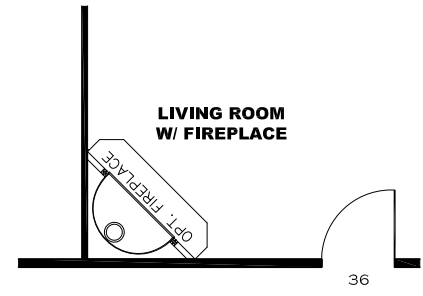

**** BAYOU BLUE DECOR ****

2 BEDROOM OPTION

KITCHEN CABINET COLOR : OAKLEY
KITCHEN COUNTERTOP COLOR: FROST
KITCHEN ISLAND COLOR: ALABASTER WHITE
KITCHEN ISLAND COUNTERTOP COLOR: FIELD ELM
BATHS CABINET COLOR: OAKLEY
BATHS COUNTERTOP COLOR: FROST
TRIM COLOR: OAKLEY
VINYL COLOR:
CARPET COLOR

DRAWING# LFS-S128
 MODEL# LFS16723S
 16' x 72' LIFESTYLE