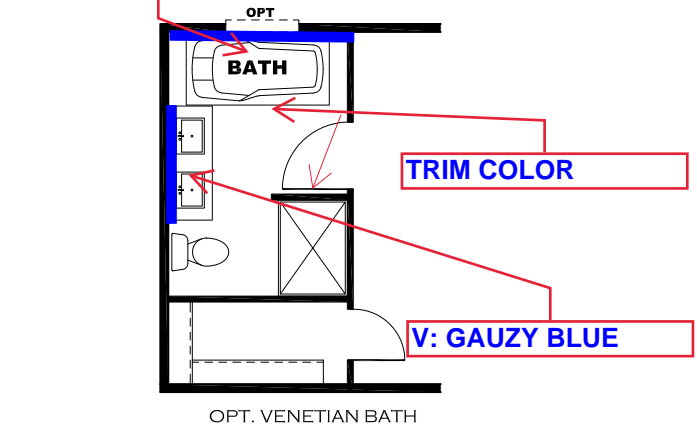

**** BAYOU BLUE DECOR ****

2 BEDROOM OPTION

KITCHEN CABINET COLOR : OAKLEY
KITCHEN COUNTERTOP COLOR: FROST
KITCHEN ISLAND COLOR: ALABASTER WHITE
KITCHEN ISLAND COUNTERTOP COLOR: FIELD ELM
BATHS CABINET COLOR: OAKLEY
BATHS COUNTERTOP COLOR: FROST
TRIM COLOR: OAKLEY
VINYL COLOR:
CARPET COLOR

DRAWING# LFS-S128
 MODEL# LFS16723S
 16' x 72' LIFESTYLE