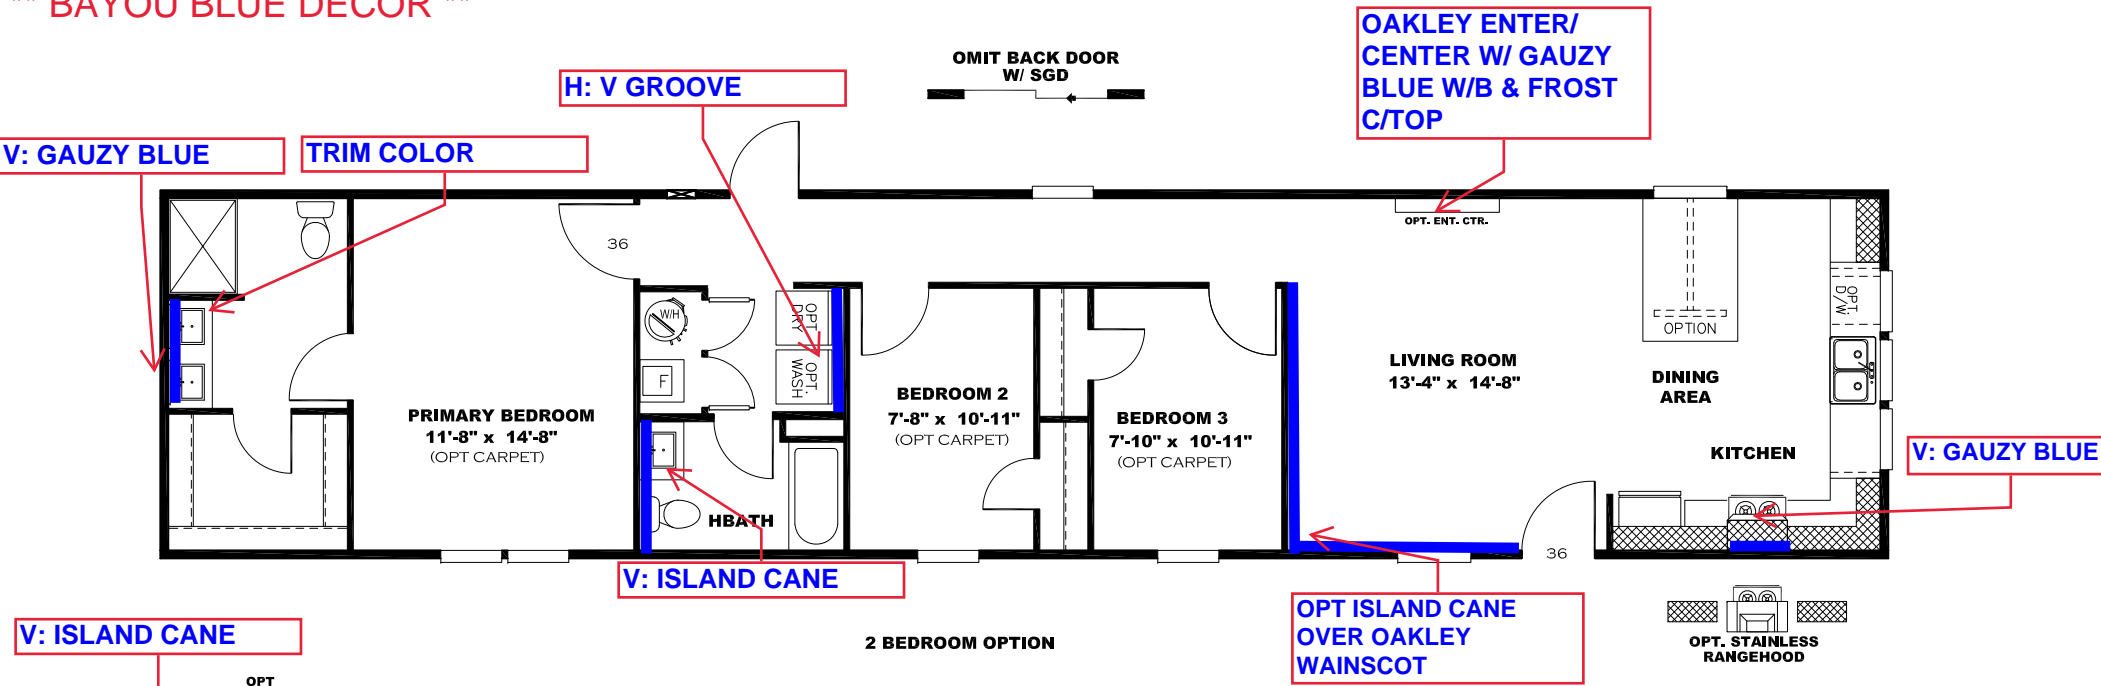

**** BAYOU BLUE DECOR ****

2 BEDROOM OPTION

KITCHEN CABINET COLOR : OAKLEY
KITCHEN COUNTERTOP COLOR: FROST
KITCHEN ISLAND COLOR: ALABASTER WHITE
KITCHEN ISLAND COUNTERTOP COLOR: FIELD ELM
BATHS CABINET COLOR: OAKLEY
BATHS COUNTERTOP COLOR: FROST
TRIM COLOR: OAKLEY
VINYL COLOR:
CARPET COLOR

DRAWING# LFS-S128
 MODEL# LFS16723S
 16' x 72' LIFESTYLE