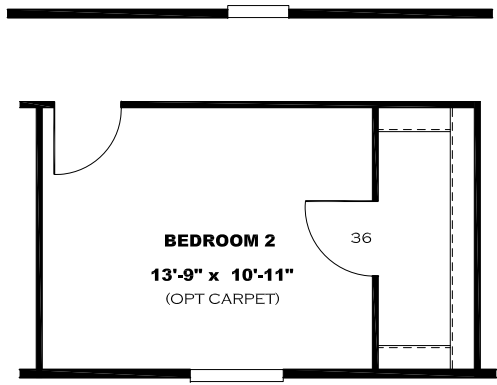

**** BAYOU BLUE DECOR ****

2 BEDROOM OPTION

KITCHEN CABINET COLOR : OAKLEY
KITCHEN COUNTERTOP COLOR: FROST
KITCHEN ISLAND COLOR: ALABASTER WHITE
KITCHEN ISLAND COUNTERTOP COLOR: FIELD ELM
BATHS CABINET COLOR: OAKLEY
BATHS COUNTERTOP COLOR: FROST
TRIM COLOR: OAKLEY
VINYL COLOR:
CARPET COLOR

DRAWING# LFS-S128
 MODEL# LFS16723S
 16' x 72' LIFESTYLE