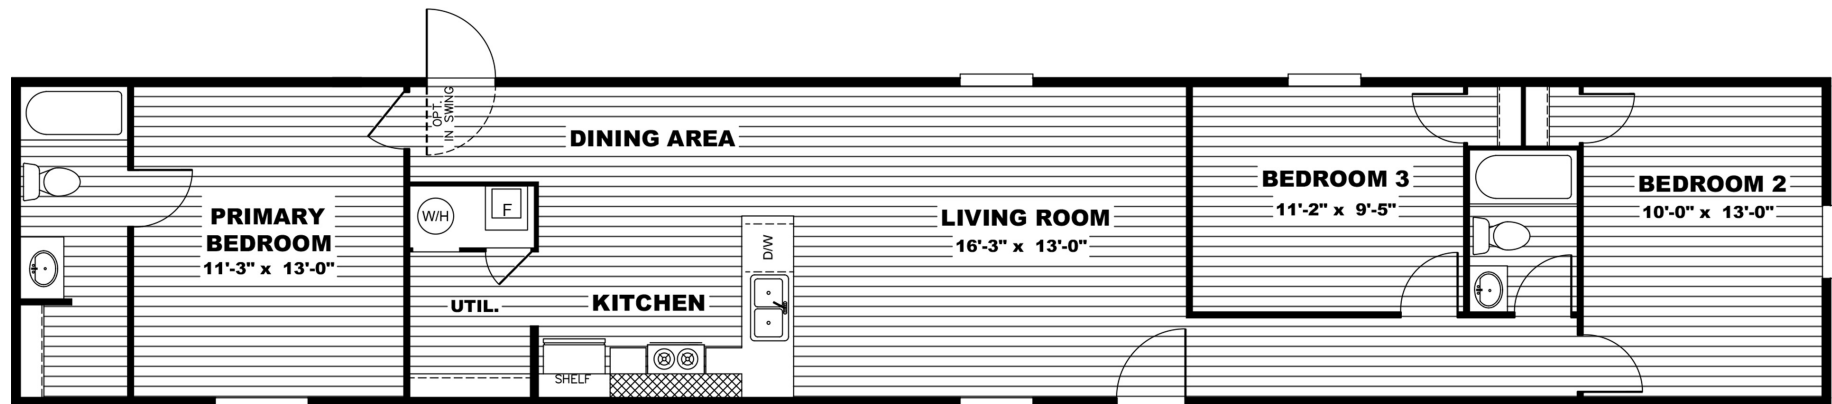

GLORY

TRS14763B // 3 beds // 2 baths // 1,038 sq. ft. // 14x76

OWN IT

The home series and floor plans indicated will vary by retailer and state. Your local Home Center can quote you on specific prices and terms of purchase for specific homes. TRU invests in continuous product and process improvement. All home series, floor plans, specifications, dimension, features, materials, availability, and starting prices shown on this website are artist's renderings or estimates, and are subject to change without notice. Dimensions are nominal and length and width measurements are from exterior wall to exterior wall.