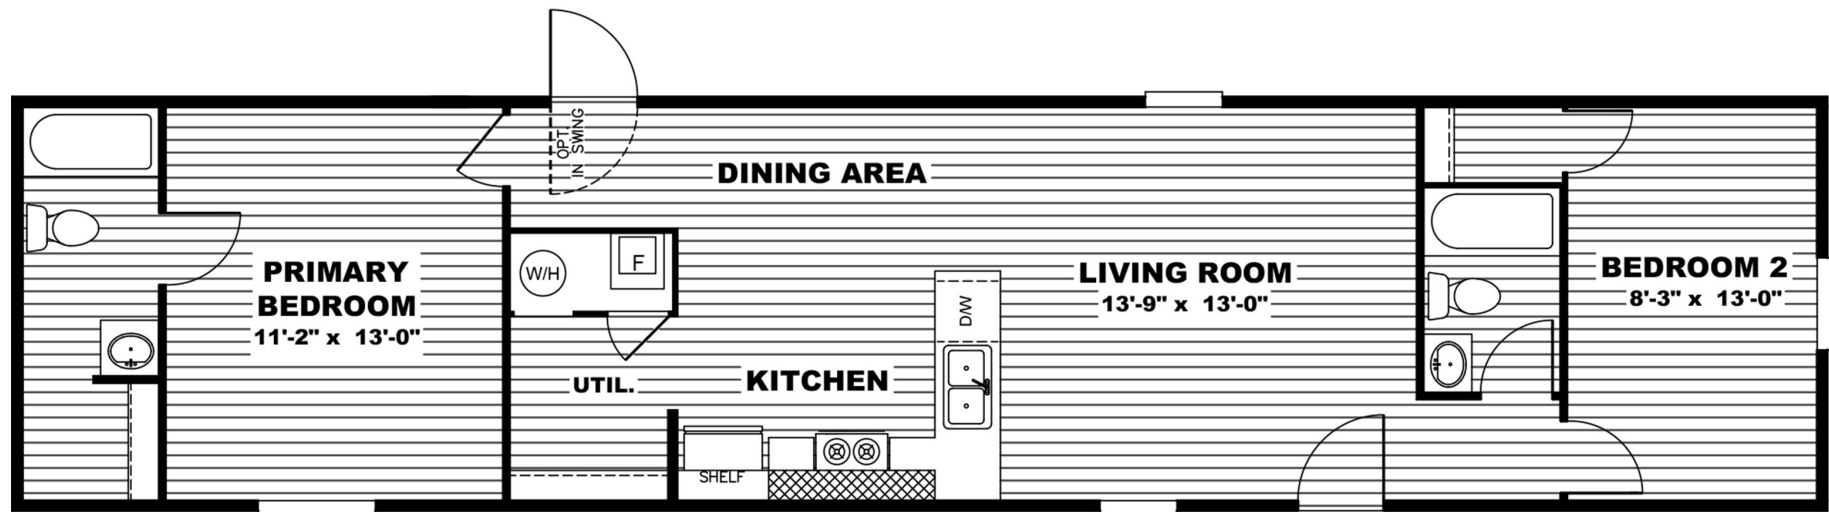

DELIGHT

TRS14602A // 2 beds // 2 baths // 820 sq. ft. // 14x60

OWN IT

The home series and floor plans indicated will vary by retailer and state. Your local Home Center can quote you on specific prices and terms of purchase for specific homes. TRU invests in continuous product and process improvement. All home series, floor plans, specifications, dimension, features, materials, availability, and starting prices shown on this website are artist's renderings or estimates, and are subject to change without notice. Dimensions are nominal and length and width measurements are from exterior wall to exterior wall.