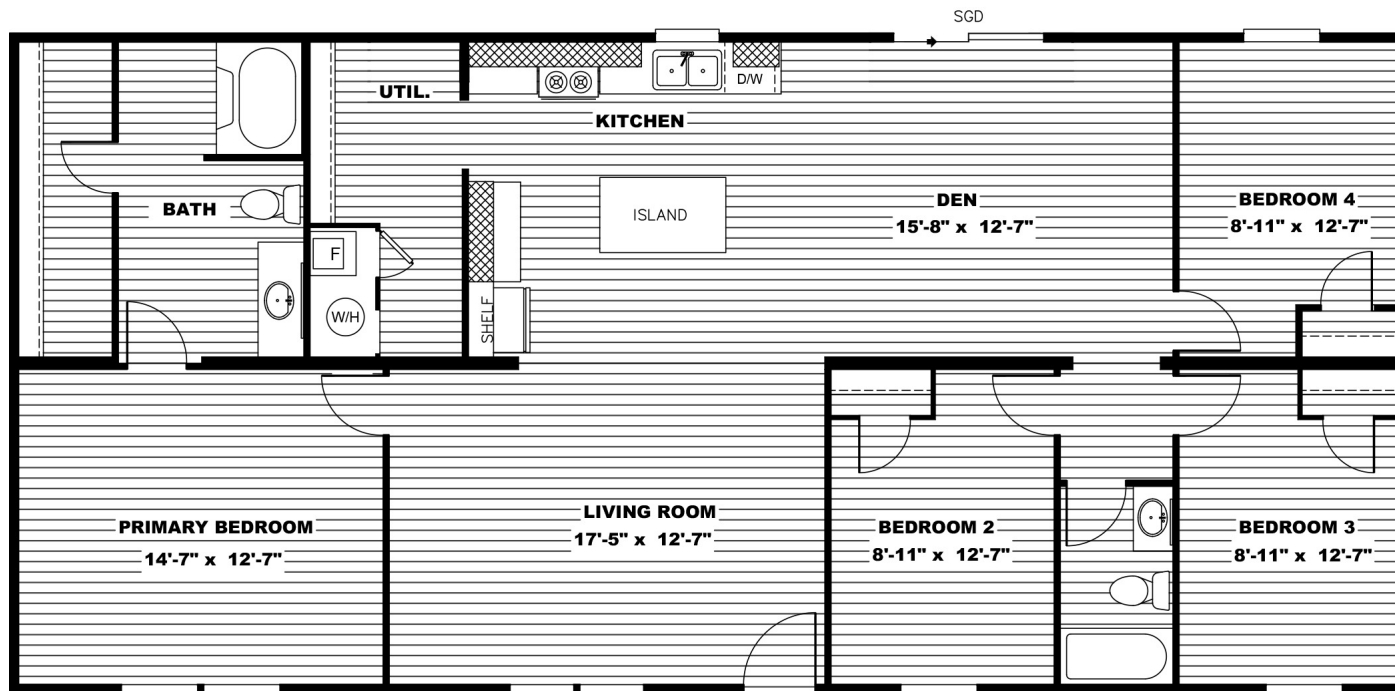

MARVEL 4

TRU28564A // 4 beds // 2 baths // 1,475 sq. ft. // 28x56

OWN IT

The home series and floor plans indicated will vary by retailer and state. Your local Home Center can quote you on specific prices and terms of purchase for specific homes. TRU invests in continuous product and process improvement. All home series, floor plans, specifications, dimension, features, materials, availability, and starting prices shown on this website are artist's renderings or estimates, and are subject to change without notice. Dimensions are nominal and length and width measurements are from exterior wall to exterior wall.