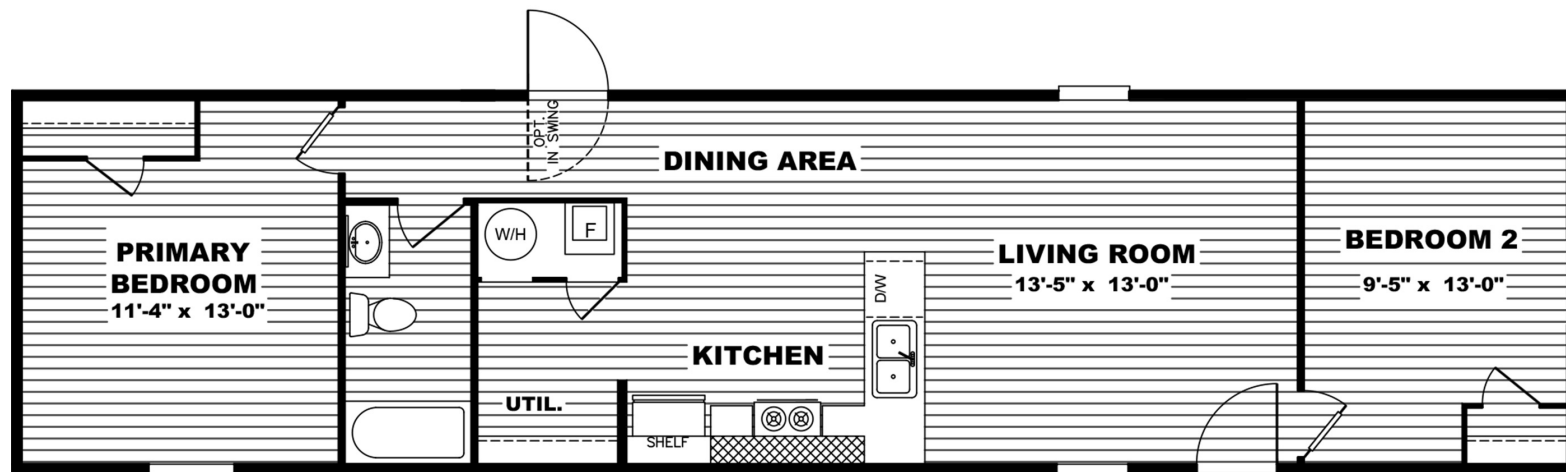

BLISS

TRS14562A // 2 beds // 1 bath // 765 sq. ft. // 14x56

OWN IT

The home series and floor plans indicated will vary by retailer and state. Your local Home Center can quote you on specific prices and terms of purchase for specific homes. TRU invests in continuous product and process improvement. All home series, floor plans, specifications, dimension, features, materials, availability, and starting prices shown on this website are artist's renderings or estimates, and are subject to change without notice. Dimensions are nominal and length and width measurements are from exterior wall to exterior wall.