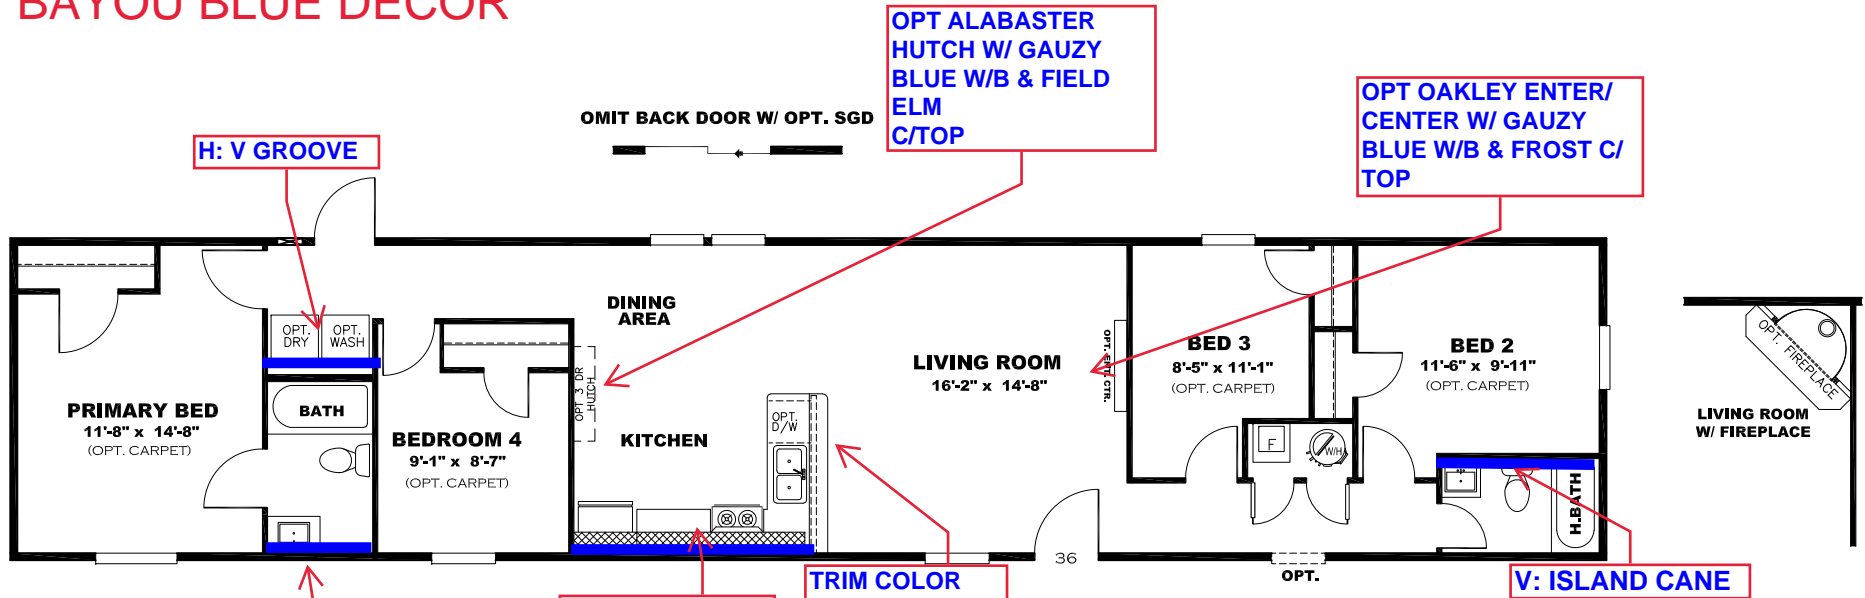

**** BAYOU BLUE DECOR ****

OMIT BACK DOOR W/ OPT. SGD

KITCHEN CABINET COLOR: OAKLEY
KITCHEN COUNTERTOP COLOR: FROST
BATH CABINET COLOR: OAKLEY
BATH COUNTERTOP COLOR: FROST
TRIM COLOR: OAKLEY
FLOOR VINYL:
CARPET: