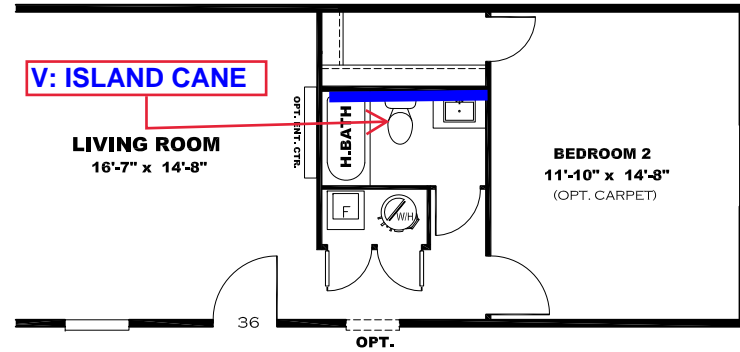

**** BAYOU BLUE DECOR ****

OMIT BACK DOOR W/ OPT. SGD

KITCHEN CABINET COLOR: OAKLEY
KITCHEN COUNTERTOP COLOR: FROST
BATH CABINET COLOR: OAKLEY
BATH COUNTERTOP COLOR: FROST
TRIM COLOR: OAKLEY
FLOOR VINYL:
CARPET: