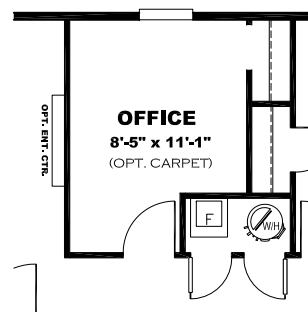

**** BAYOU BLUE DECOR ****

OMIT BACK DOOR W/ OPT. SGD

KITCHEN CABINET COLOR: OAKLEY
KITCHEN COUNTERTOP COLOR: FROST
BATH CABINET COLOR: OAKLEY
BATH COUNTERTOP COLOR: FROST
TRIM COLOR: OAKLEY
FLOOR VINYL:
CARPET: