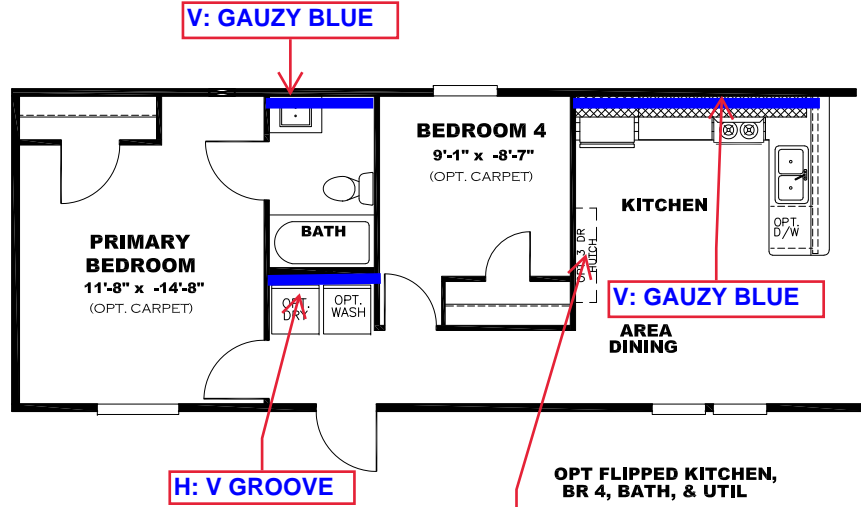

**** BAYOU BLUE DECOR ****

OMIT BACK DOOR W/ OPT. SGD

KITCHEN CABINET COLOR: OAKLEY
KITCHEN COUNTERTOP COLOR: FROST
BATH CABINET COLOR: OAKLEY
BATH COUNTERTOP COLOR: FROST
TRIM COLOR: OAKLEY
FLOOR VINYL:
CARPET: