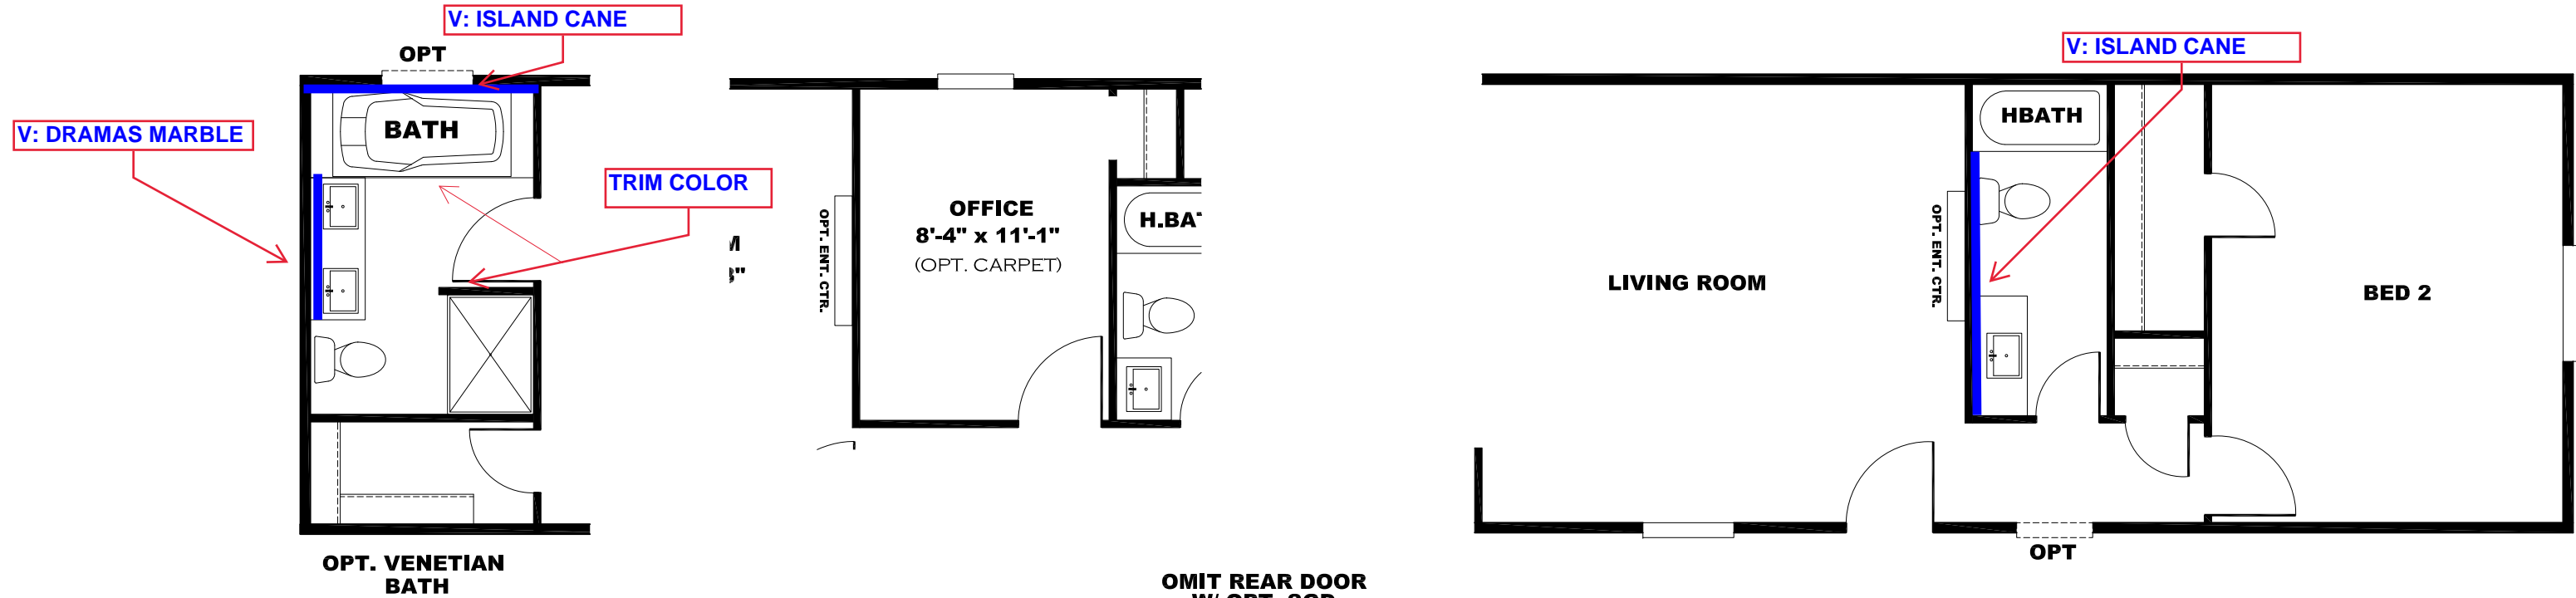

**** GREEN RIVER DECOR ****

OMIT REAR DOOR
W/ OPT. SGD

KITCHEN CABINET COLOR: OAKLEY
KITCHEN COUNTERTOP COLOR: LISOLA
KITCHEN ISLAND: PLOVER
KITCHEN ISLAND COUNTER TOP: FIELD ELM
BATHS CABINET COLOR: OAKLEY
BATHS COUNTERTOP COLOR: LISOLA
TRIM COLOR: OAKLEY
FLOOR VINYL:
CARPET:

DRAWING# BRX-S115
 MODEL# BRX16763P
 16' x 76' BLAZER