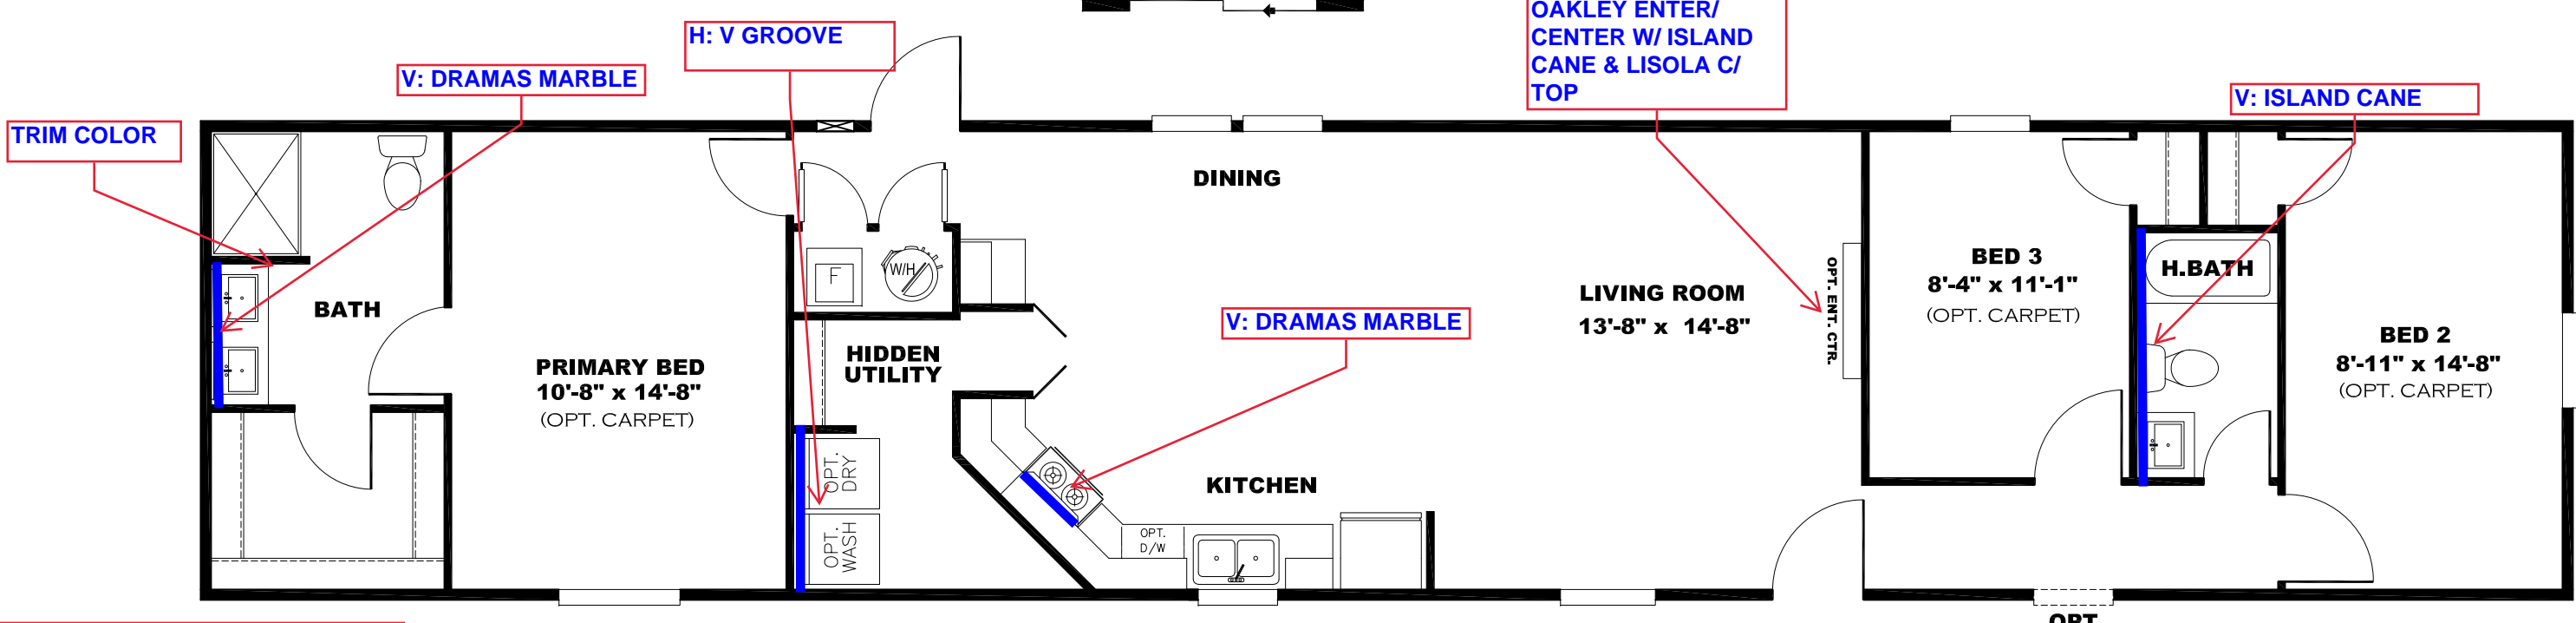

**** GREEN RIVER DECOR ****

OMIT REAR DOOR
W/ OPT. SGD

KITCHEN CABINET COLOR: OAKLEY
KITCHEN COUNTERTOP COLOR: LISOLA
KITCHEN ISLAND: PLOVER
KITCHEN ISLAND COUNTER TOP: FIELD ELM
BATHS CABINET COLOR: OAKLEY
BATHS COUNTERTOP COLOR: LISOLA
TRIM COLOR: OAKLEY
FLOOR VINYL:
CARPET:

DRAWING# BRX-S115
 MODEL# BRX16763P
 16' x 76' BLAZER