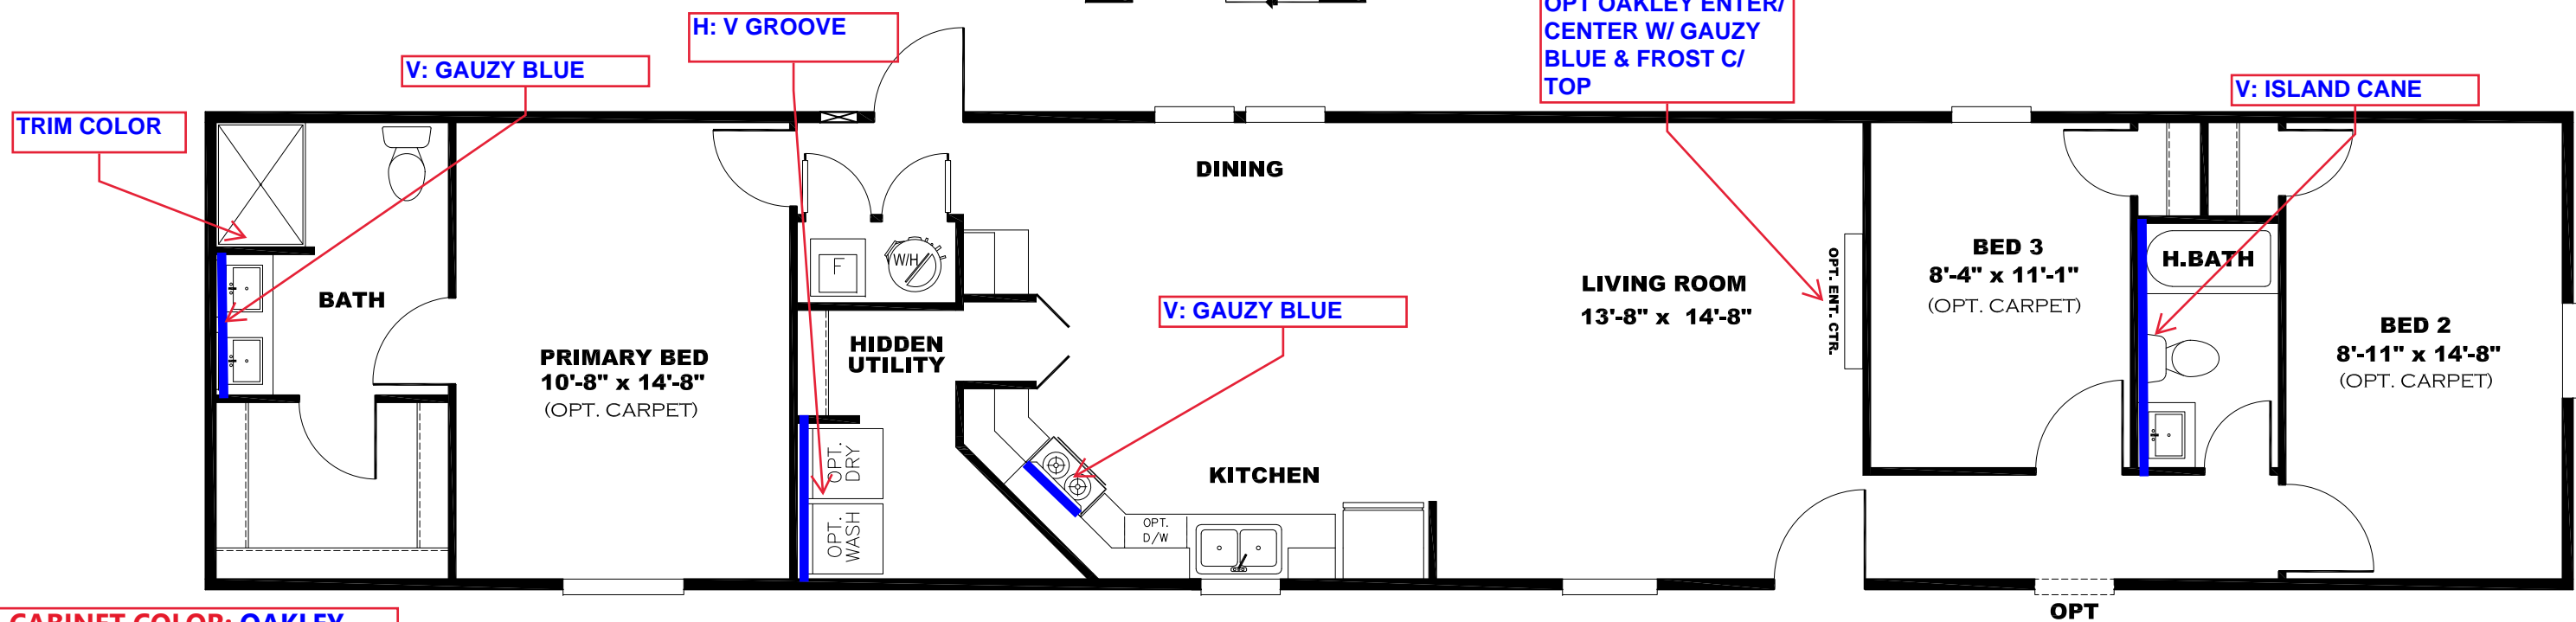

**\*\* BAYOU BLUE DECOR \*\***

**KITCHEN CABINET COLOR: OAKLEY**  
**KITCHEN COUNTERTOP COLOR: FROST**  
**KITCHEN ISLAND: ALABASTER WHITE**  
**KITCHEN ISLAND COUNTER TOP: FIELD ELM**  
**BATHS CABINET COLOR: OAKLEY**  
**BATHS COUNTERTOP COLOR: FROST**  
**TRIM COLOR: OAKLEY**  
**FLOOR VINYL:**  
**CARPET:**