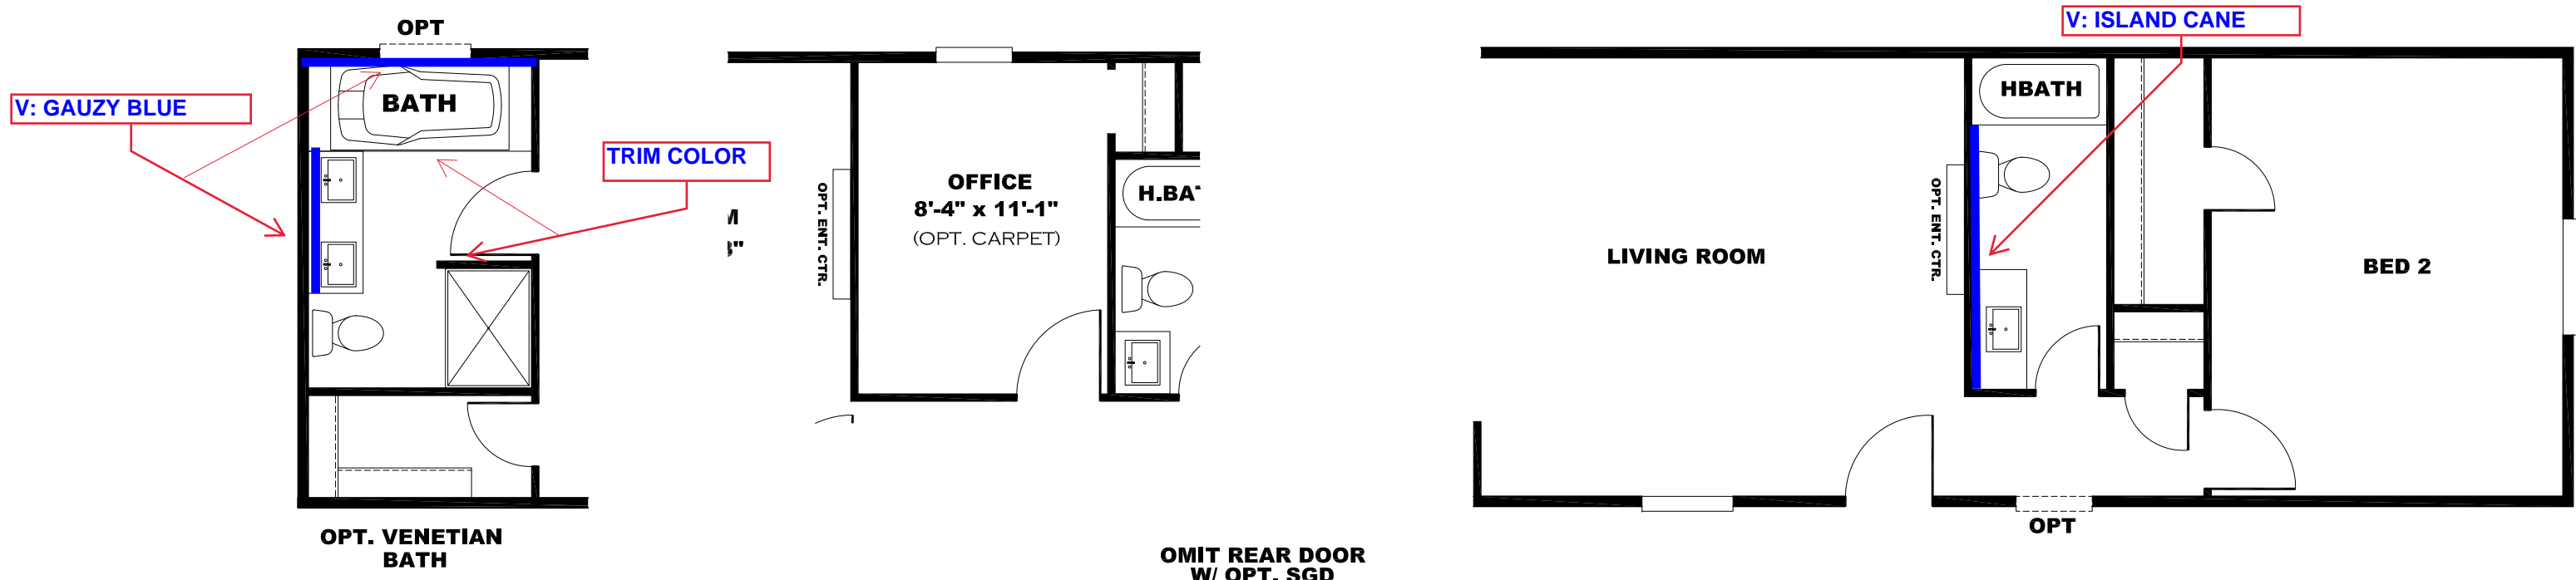

**\*\* BAYOU BLUE DECOR \*\***

**KITCHEN CABINET COLOR: OAKLEY**  
**KITCHEN COUNTERTOP COLOR: FROST**  
**KITCHEN ISLAND: ALABASTER WHITE**  
**KITCHEN ISLAND COUNTER TOP: FIELD ELM**  
**BATHS CABINET COLOR: OAKLEY**  
**BATHS COUNTERTOP COLOR: FROST**  
**TRIM COLOR: OAKLEY**  
**FLOOR VINYL:**  
**CARPET:**