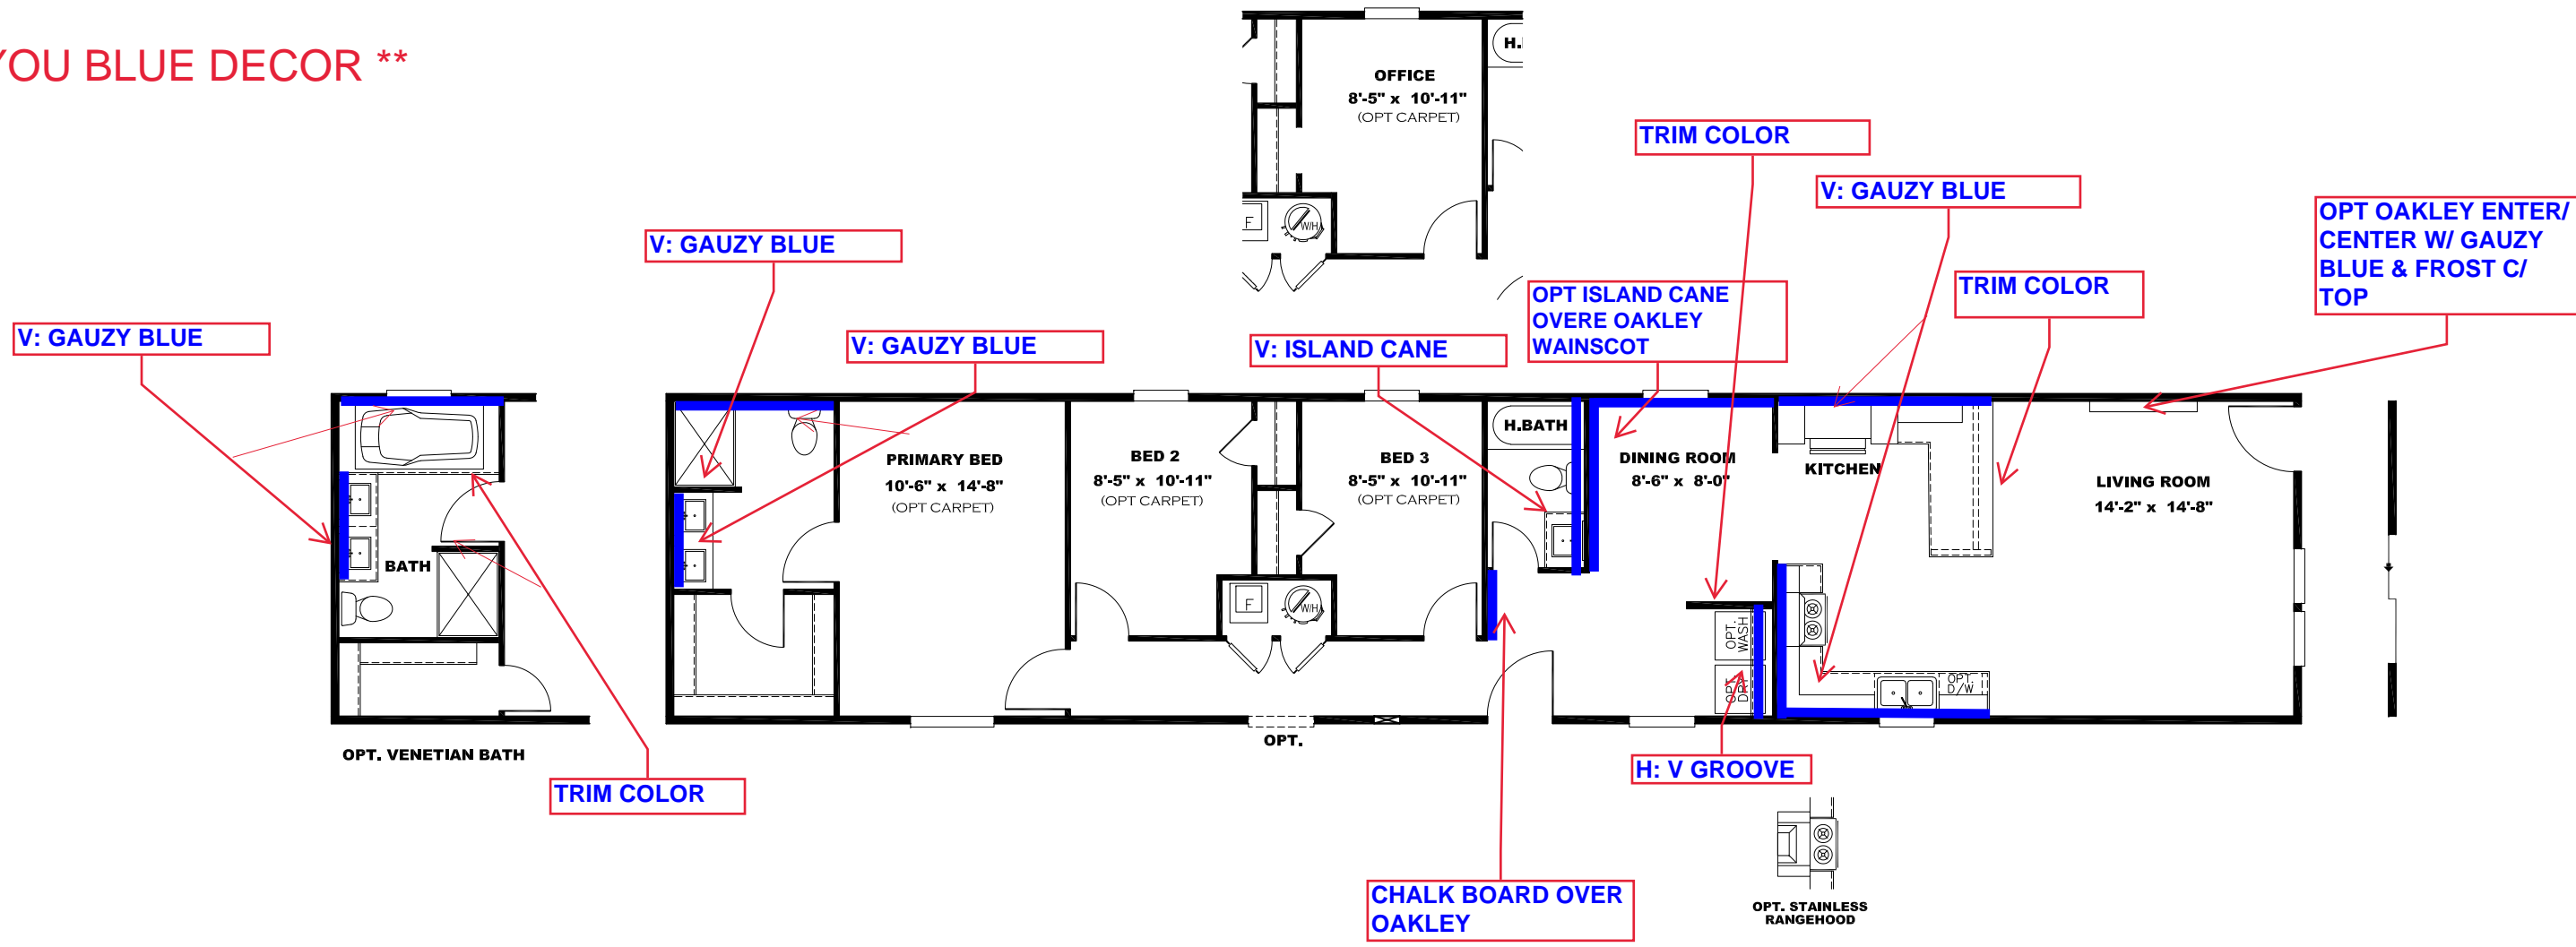

**** BAYOU BLUE DECOR ****

KITCHEN CABINET COLOR: OAKLEY
KITCHEN COUNTERTOP COLOR: FROST
BATHS CABINET COLOR: OAKLEY
BATHS COUNTERTOP COLOR: FROST
TRIM COLOR: OAKLEY
FLOOR VINYL:
CARPET: