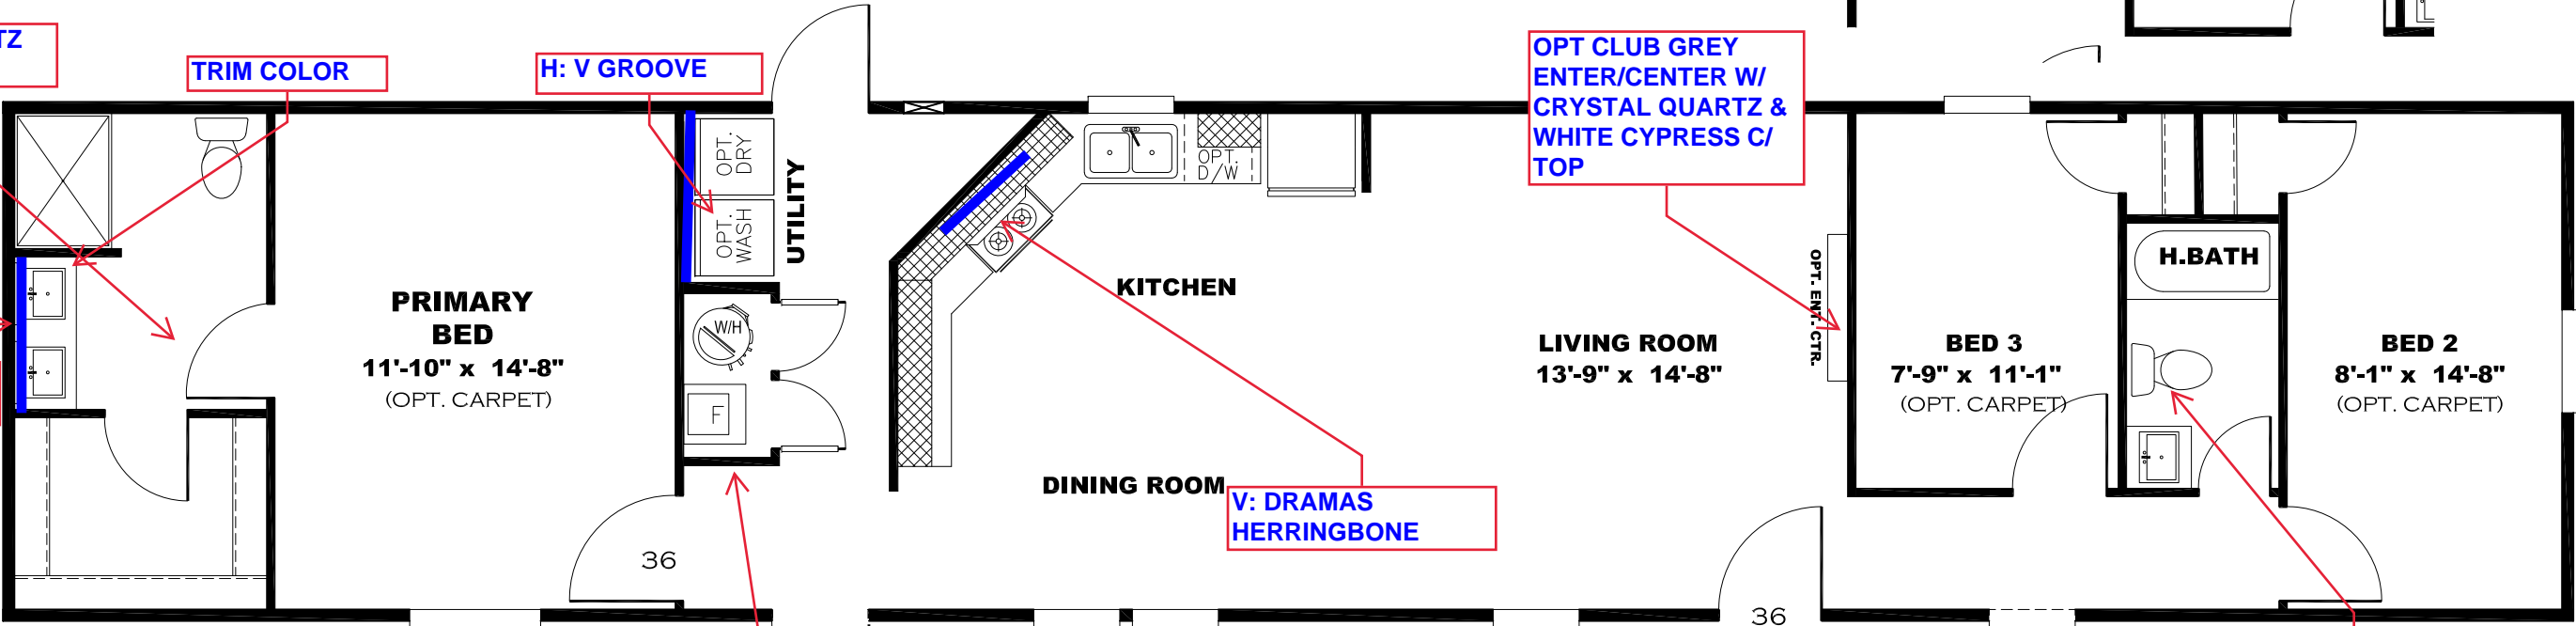

**CRYSTAL QUARTZ REST OF WALLS**

**TRIM COLOR**

**H: V GROOVE**

**OPT CLUB GREY ENTER/CENTER W/ CRYSTAL QUARTZ & WHITE CYPRESS C/TOP**

**V: DRAMAS HERRINGBONE**

**V: DRAMAS HERRINGBONE**

**CRYSTAL QUARTZ ALL WALLS**

**V: DRAMAS HERRINGBONE**

**TRIM COLOR**

**CRYSTAL QUARTZ REST OF WALLS**

**OPT DOOR REPLACES REAR DOOR**

**OMIT DOOR W/ SGD**