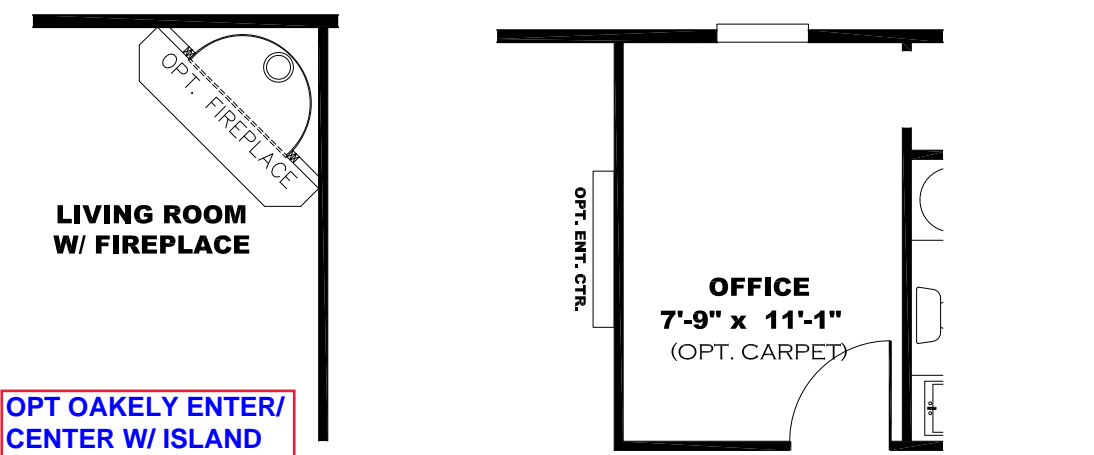

** GREEN RIVER DECOR **

KITCHEN CABINET COLOR: OAKLEY
KITCHEN COUNTERTOP COLOR: LISOLA
KITCHEN ISLAND COLOR: PLOVER
KITCHEN ISLAND COUNTERTOP: FIELD ELM
BATHS CABINET COLOR: OAKLEY
BATHS COUNTERTOP COLOR: LISOLA
TRIM COLOR: OAKLEY
FLOOR VINYL:
CARPET:

**OPT OAKLEY ENTER/
CENTER W/ ISLAND
CANE W/B & LISOLA
C/TOP**