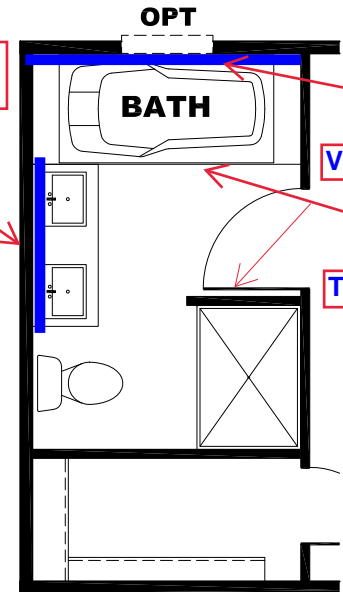

**OPT OAKLEY ENTER/
CENTER W/ ISLAND
CANE W/B & LISOLA
C/TOP**

**V: DRAMAS
MARBLE**

V: DRAMAS MARBLE

V: ISLAND CANE

**OPT DOOR REPLACES
REAR DOOR**

OMIT DOOR W/ SGD

**V: DRAMAS
MARBLE**

V: ISLAND CANE

TRIM COLOR

**OPT. VENETIAN
BATH**

**WINCHESTER
ISLAND**

**OPT STAINLESS
RANGEHOOD**

**OPTIONAL
2 BEDROOM**

**LIVING ROOM
15'-2" x 14'-8"**

**BEDROOM 2
14'-9" x 14'-8"
(OPT. CARPET)**