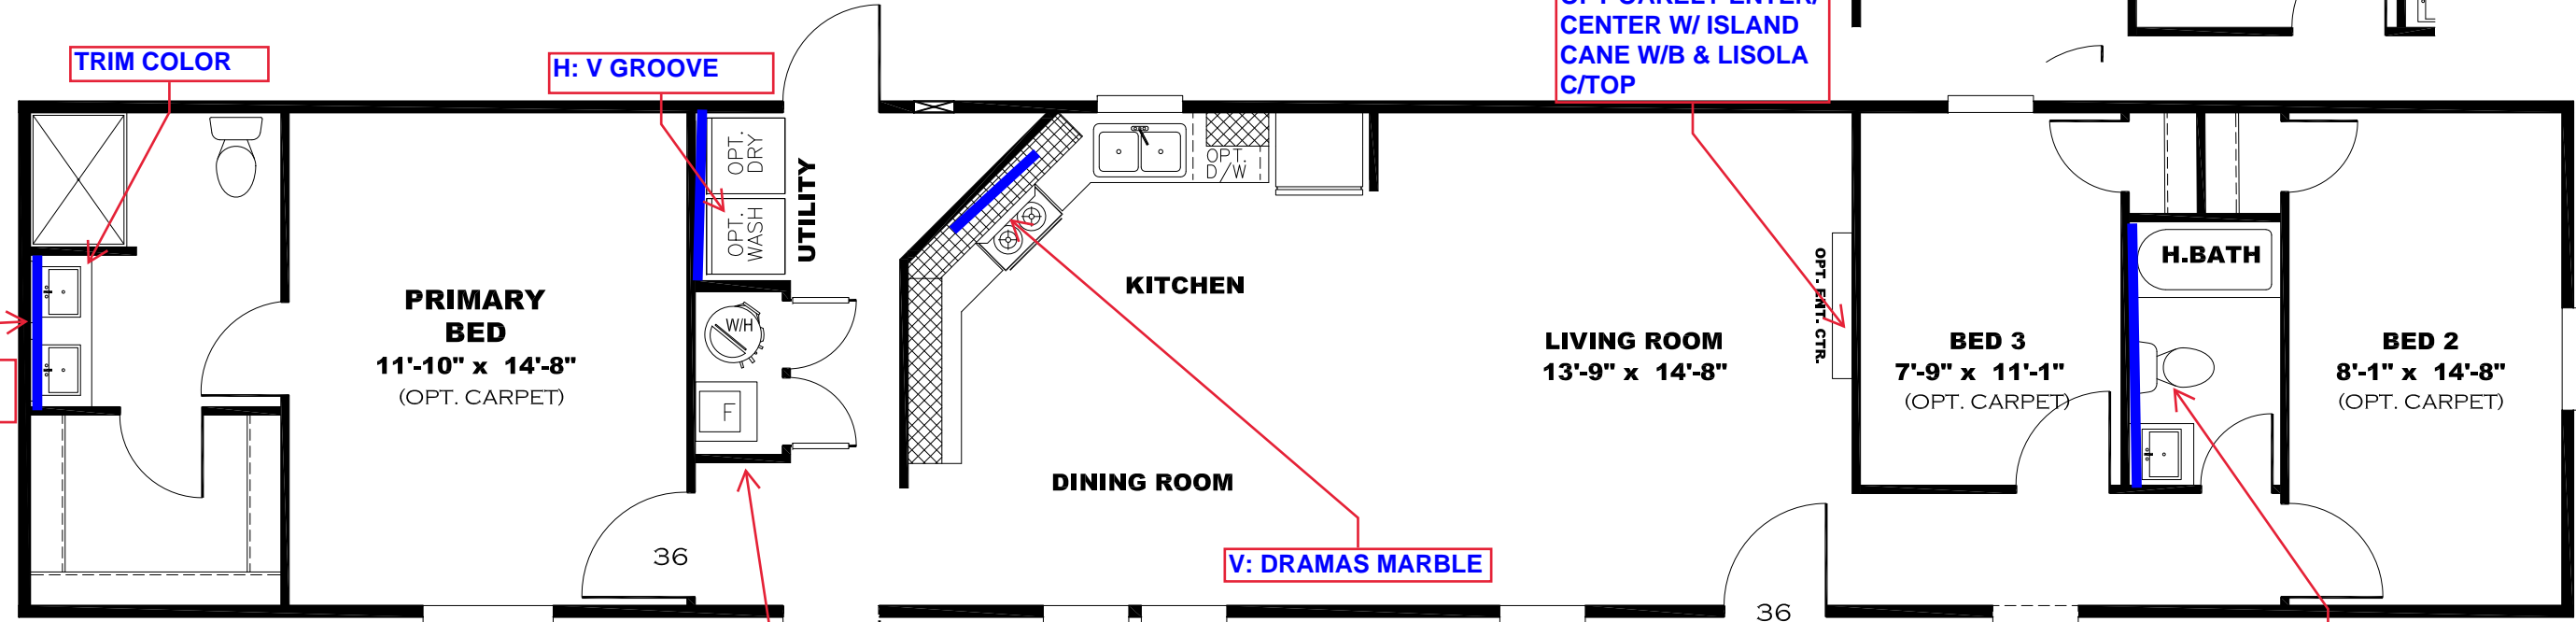

**** GREEN RIVER DECOR ****

KITCHEN CABINET COLOR: OAKLEY
KITCHEN COUNTERTOP COLOR: LISOLA
KITCHEN ISLAND COLOR: PLOVER
KITCHEN ISLAND COUNTERTOP: FIELD ELM
BATHS CABINET COLOR: OAKLEY
BATHS COUNTERTOP COLOR: LISOLA
TRIM COLOR: OAKLEY
FLOOR VINYL:
CARPET:

**OPT OAKLEY ENTER/
CENTER W/ ISLAND
CANE W/B & LISOLA
C/TOP**

**V: DRAMAS
MARBLE**

V: DRAMAS MARBLE

V: ISLAND CANE

**OPT DOOR REPLACES
REAR DOOR**

OMIT DOOR W/ SGD

**V: DRAMAS
MARBLE**

V: ISLAND CANE

TRIM COLOR

**OPT. VENETIAN
BATH**

**WINCHESTER
ISLAND**

**OPT STAINLESS
RANGEHOOD**

**OPTIONAL
2 BEDROOM**

**LIVING ROOM
15'-2" x 14'-8"**

**BEDROOM 2
14'-9" x 14'-8"
(OPT. CARPET)**