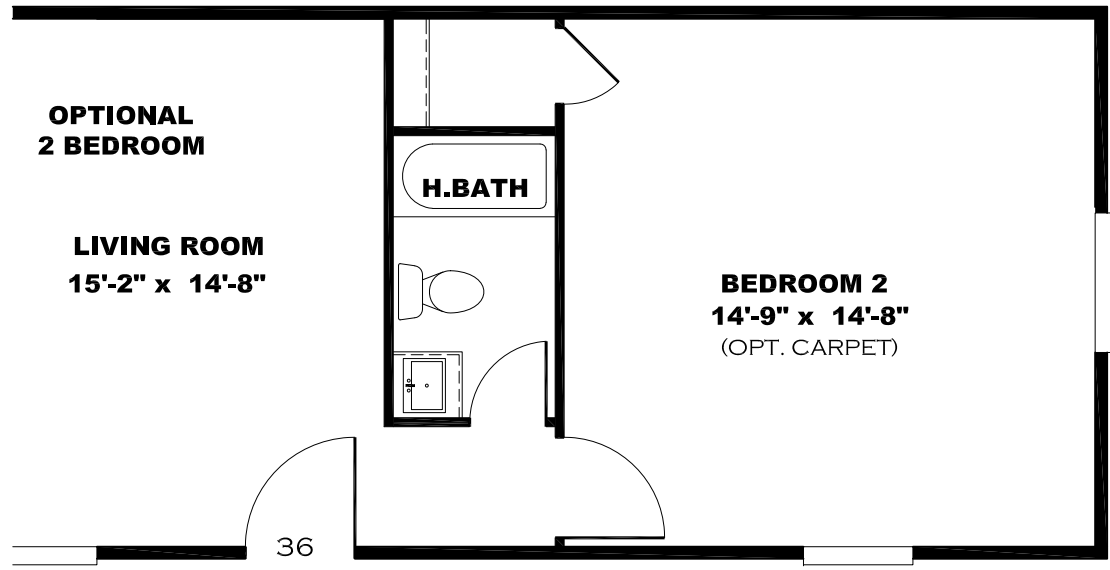

TRIM COLOR

**OPT. VENETIAN
BATH**

**WINCHESTER
ISLAND**

**OPT STAINLESS
RANGEHOOD**

**OPTIONAL
2 BEDROOM**

**LIVING ROOM
15'-2" x 14'-8"**

**BEDROOM 2
14'-9" x 14'-8"
(OPT. CARPET)**