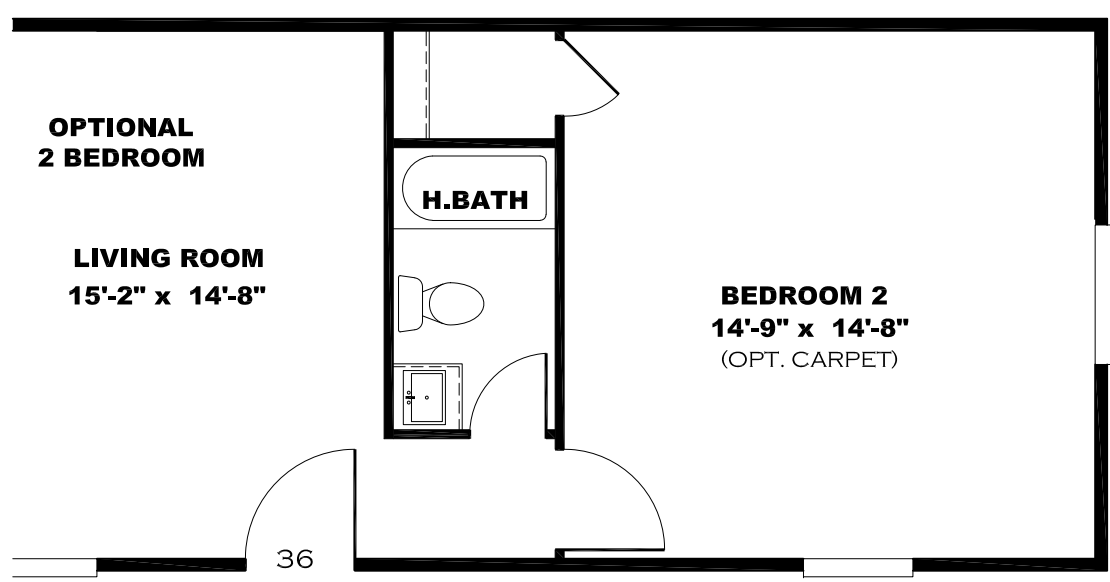

V: GAUZY BLUE

TRIM COLOR

**OPT. VENETIAN
BATH**

**WINCHESTER
ISLAND**

**OPT STAINLESS
RANGEHOOD**

**OPTIONAL
2 BEDROOM**

**LIVING ROOM
15'-2" x 14'-8"**

**BEDROOM 2
14'-9" x 14'-8"
(OPT. CARPET)**