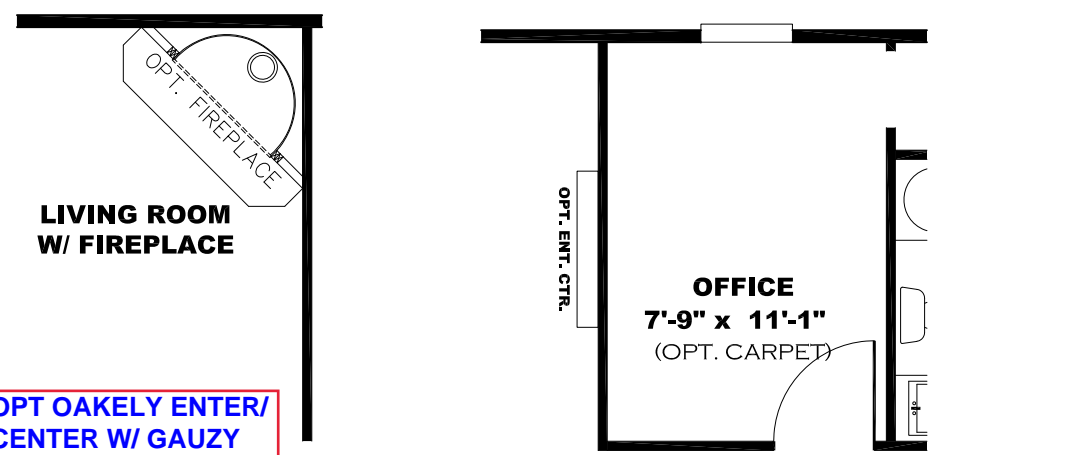

** BAYOU BLUE DECOR **

KITCHEN CABINET COLOR: OAKLEY
KITCHEN COUNTERTOP COLOR: FROST
KITCHEN ISLAND COLOR: ALABASTER WHITE
KITCHEN ISLAND COUNTERTOP: FIELD ELM
BATHS CABINET COLOR: OAKLEY
BATHS COUNTERTOP COLOR: FROST
TRIM COLOR: OAKLEY
FLOOR VINYL:
CARPET:

**OPT OAKLEY ENTER/
CENTER W/ GAUZY
BLUE W/B & FROST
C/TOP**