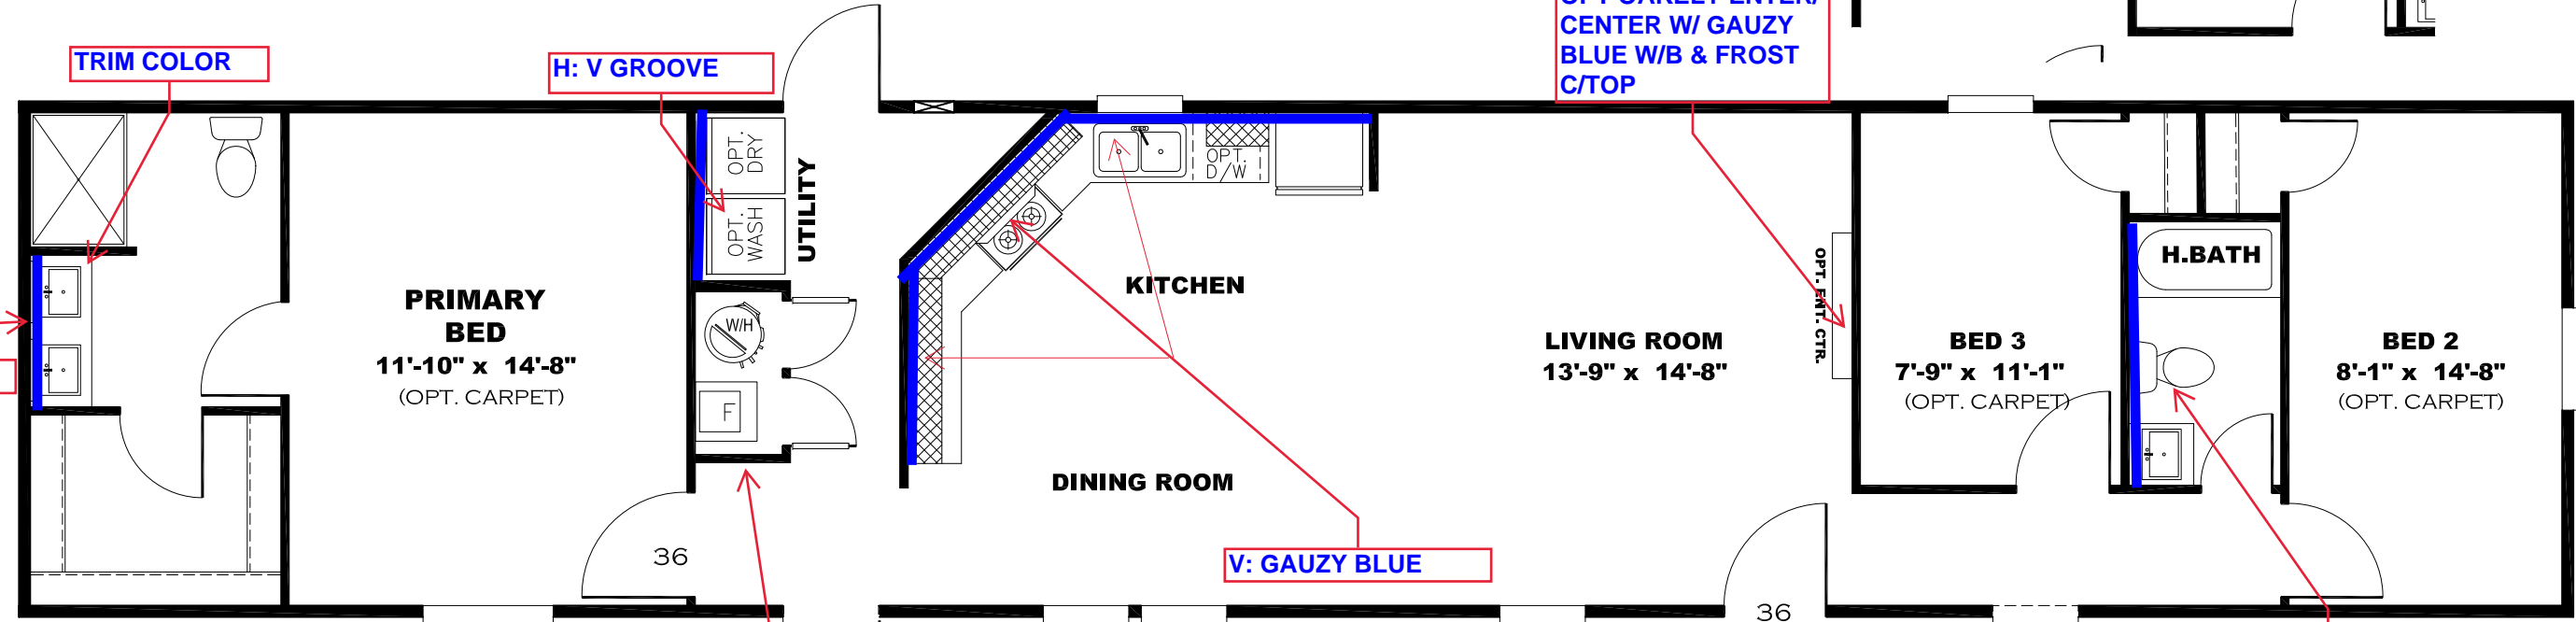

**** BAYOU BLUE DECOR ****

KITCHEN CABINET COLOR: OAKLEY
KITCHEN COUNTERTOP COLOR: FROST
KITCHEN ISLAND COLOR: ALABASTER WHITE
KITCHEN ISLAND COUNTERTOP: FIELD ELM
BATHS CABINET COLOR: OAKLEY
BATHS COUNTERTOP COLOR: FROST
TRIM COLOR: OAKLEY
FLOOR VINYL:
CARPET:

**OPT OAKLEY ENTER/
CENTER W/ GAUZY
BLUE W/B & FROST
C/TOP**

TRIM COLOR

H: V GROOVE

V: GAUZY BLUE

V: GAUZY BLUE

V: ISLAND CANE

**OPT DOOR REPLACES
REAR DOOR**

OMIT DOOR W/ SGD

V: GAUZY BLUE

TRIM COLOR

**OPT. VENETIAN
BATH**

**WINCHESTER
ISLAND**

**OPT STAINLESS
RANGEHOOD**

**OPTIONAL
2 BEDROOM**

**LIVING ROOM
15'-2" x 14'-8"**

**BEDROOM 2
14'-9" x 14'-8"
(OPT. CARPET)**