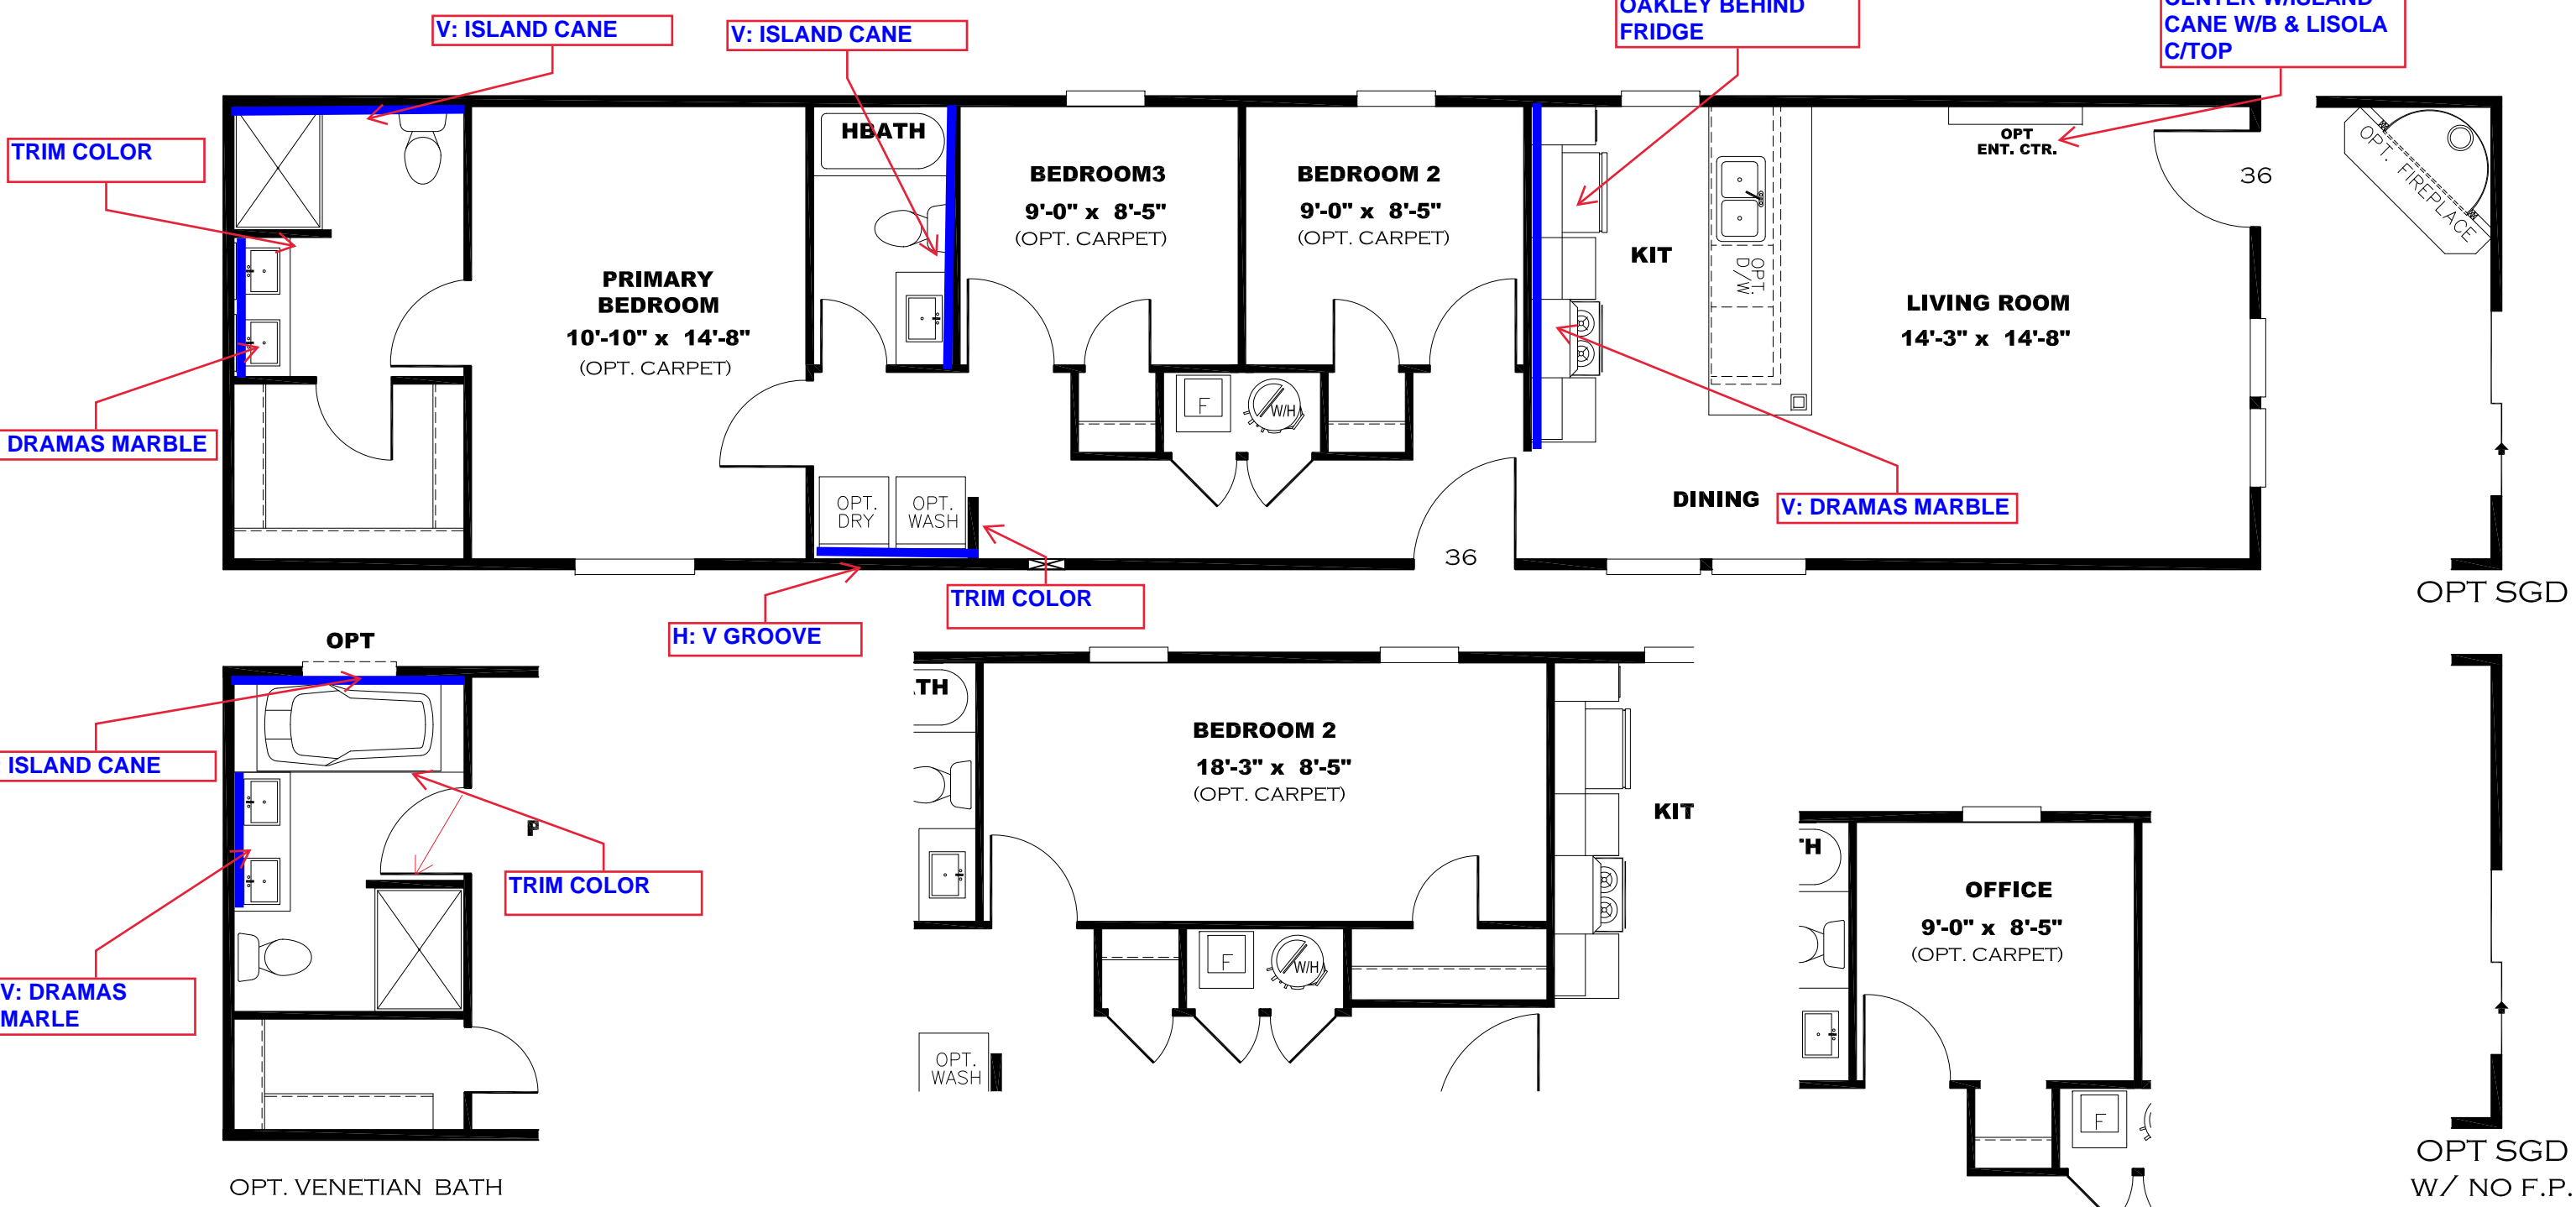

**** GREEN RIVER DECOR ****

KITCHEN CABINET COLOR: OAKLEY
KITCHEN COUNTERTOP COLOR: LISOLA
KITCHEN ISLAND COLOR: PLOVER
KITCHEN ISLAND COUNTERTOP COLOR: FIELD ELM
BATH CABINET COLOR: OAKLEY
BATH COUNTERTOP COLOR: LISOLA
TRIM COLOR: OAKLEY
VINYL:
CARPET: