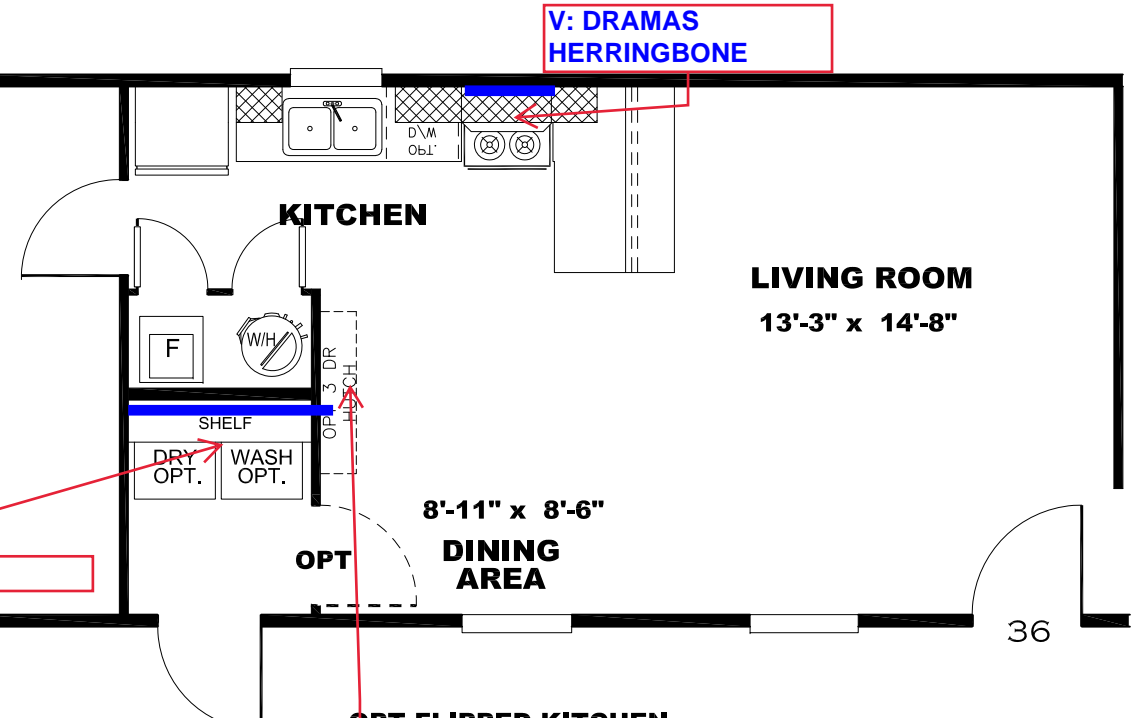

OPTIONAL
VENETIAN
BATH

PRIMARY
BEDROOM
11'-2" x 14'-8"
(OPT CARPET)

V: DRAMAS
HERRINGBONE

DINING
AREA
8'-11" x 8'-6"

KITCHEN

V: DRAMAS
HERRINGBONE

LIVING ROOM
13'-3" x 14'-8"

OPT CLUB GREY
ENTER/CENTER W/
CRYSTAL QUARTZ W/
B & WHITE CYPRESS
C/TOP

TRIM COLOR

BEDROOM 3
8'-0" x 8'-8"
(OPT CARPET)

BEDROOM 2
10'-4" x 9'-11"
(OPT CARPET)

CRYSTAL QUARTZ
ALL WALLS

V: DRAMAS
HERRINGBONE

KITCHEN

LIVING ROOM
13'-3" x 14'-8"

DINING
AREA
8'-11" x 8'-6"

H: V GROOVE

OPT ALABASTER
WHITE HUTCH W/
CRYSTAL QUARTZ W/
B & WHITE CYPRESS
C/TOP

LIVING ROOM
16'-3" x 14'-8"

BEDROOM 2
10'-10" x 14'-8"
(OPT CARPET)

CRYSTAL QUARTZ
ALL WALLS