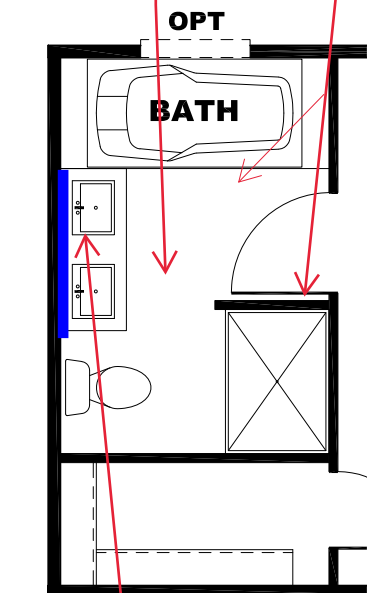

TRIM COLOR

CRYSTAL QUARTZ
REST OF WALLS

TRIM COLOR

CRYSTAL QUARTZ
REST OF WALLS

H: V GROOVE

OPT ALABASTER
WHITE HUTCH W/
CRYSTAL QUARTZ W/
B & WHITE CYPRESS
C/TOP

LIVING ROOM
W/ FIREPLACE

OFFICE
8'-0" x 8'-8"
(OPT CARPET)

OPTIONAL
VENETIAN
BATH

PRIMARY
BEDROOM
11'-2" x 14'-8"
(OPT CARPET)

V: DRAMAS
HERRINGBONE

DINING
AREA
8'-11" x 8'-6"

KITCHEN

V: DRAMAS
HERRINGBONE

LIVING ROOM
13'-3" x 14'-8"

OPT CLUB GREY
ENTER/CENTER W/
CRYSTAL QUARTZ W/
B & WHITE CYPRESS
C/TOP

H: V GROOVE

OPT ALABASTER
WHITE HUTCH W/
CRYSTAL QUARTZ W/
B & WHITE CYPRESS
C/TOP

LIVING ROOM
16'-3" x 14'-8"

BEDROOM 2
10'-10" x 14'-8"
(OPT CARPET)

CRYSTAL QUARTZ
ALL WALLS