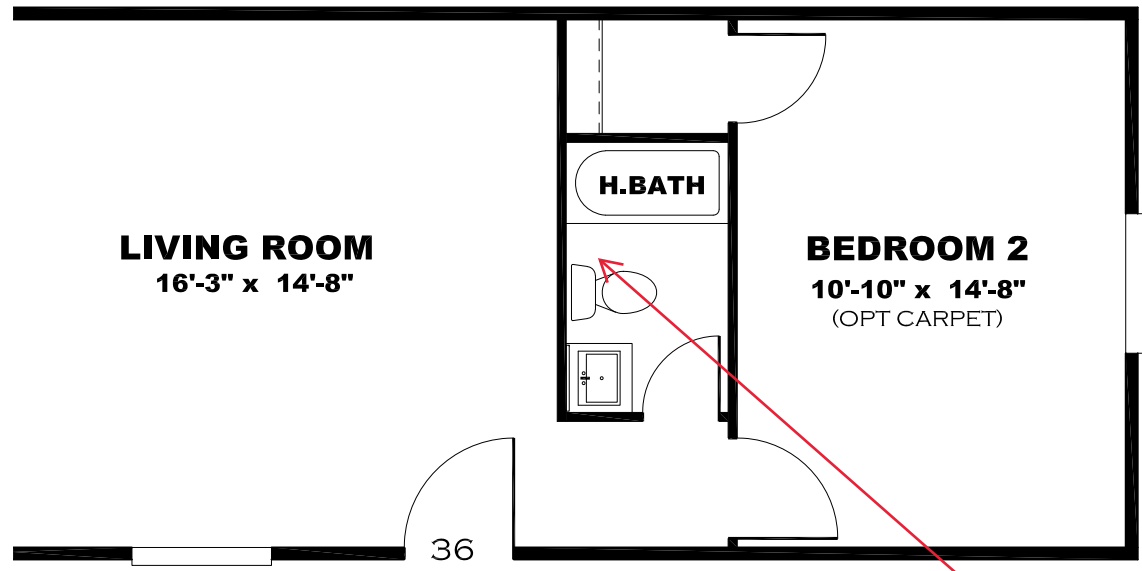

OPTIONAL
VENETIAN
BATH

PRIMARY
BEDROOM
11'-2" x 14'-8"
(OPT CARPET)

V: DRAMAS
HERRINGBONE

DINING
AREA
8'-11" x 8'-6"

KITCHEN

V: DRAMAS
HERRINGBONE

LIVING ROOM
13'-3" x 14'-8"

OPT CLUB GREY
ENTER/CENTER W/
CRYSTAL QUARTZ W/
B & WHITE CYPRESS
C/TOP

TRIM COLOR

BEDROOM 3
8'-0" x 8'-8"
(OPT CARPET)

BEDROOM 2
10'-4" x 9'-11"
(OPT CARPET)

CRYSTAL QUARTZ
ALL WALLS

V: DRAMAS
HERRINGBONE

KITCHEN

LIVING ROOM
13'-3" x 14'-8"

DINING
AREA
8'-11" x 8'-6"

H: V GROOVE

OPT ALABASTER
WHITE HUTCH W/
CRYSTAL QUARTZ W/
B & WHITE CYPRESS
C/TOP

LIVING ROOM
16'-3" x 14'-8"

BEDROOM 2
10'-10" x 14'-8"
(OPT CARPET)

CRYSTAL QUARTZ
ALL WALLS