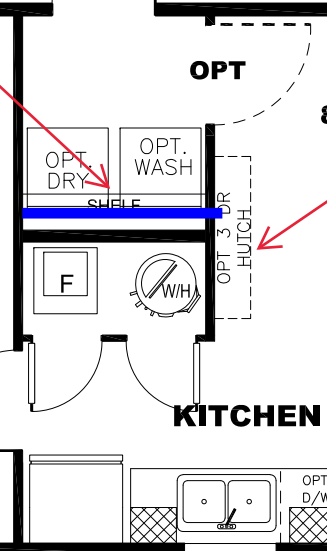

OPTIONAL
VENETIAN
BATH

PRIMARY
BEDROOM
11'-2" x 14'-8"
(OPT CARPET)

V: DRAMAS
HERRINGBONE

DINING
AREA
8'-11" x 8'-6"

KITCHEN

V: DRAMAS
HERRINGBONE

LIVING ROOM
13'-3" x 14'-8"

OPT CLUB GREY
ENTER/CENTER W/
CRYSTAL QUARTZ W/
B & WHITE CYPRESS
C/TOP