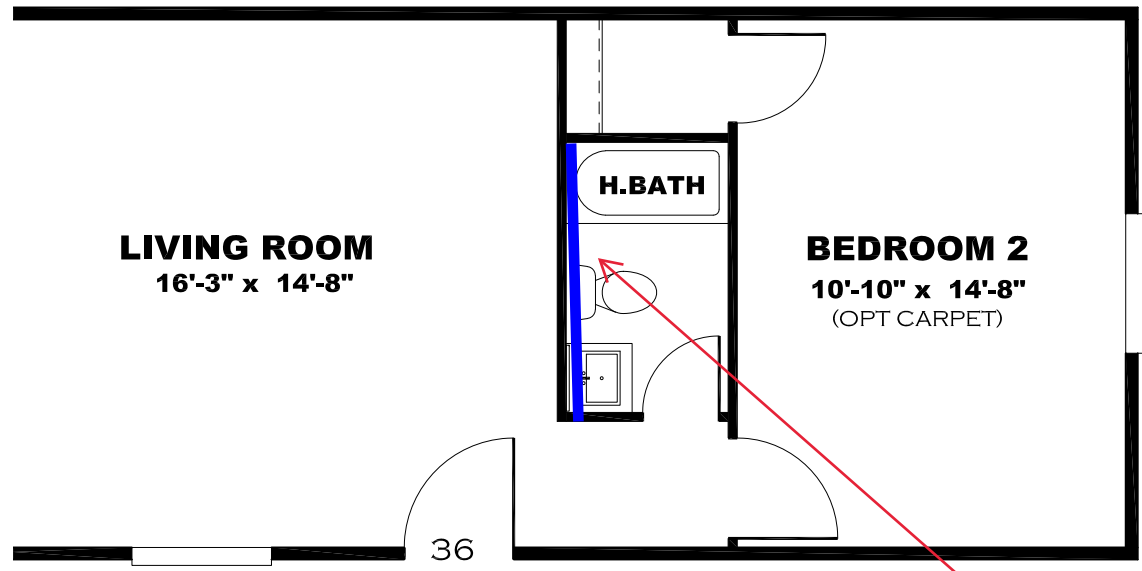

V: ISLAND CANE

OPT 2 BEDROOM