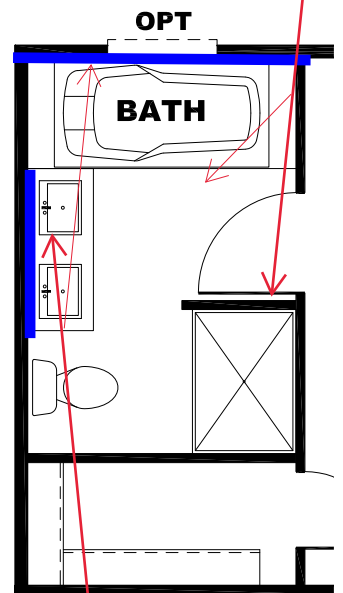

TRIM COLOR

V: GAUZY BLUE

H: V GROOVE

OPT ALABASTER HUTCH W/GAUZY BLUE & FIELD ELM C/ TOP

LIVING ROOM W/ FIREPLACE

OFFICE 8'-0" x 8'-8" (OPT CARPET)

OPTIONAL VENETIAN BATH

V: ISLAND CANE