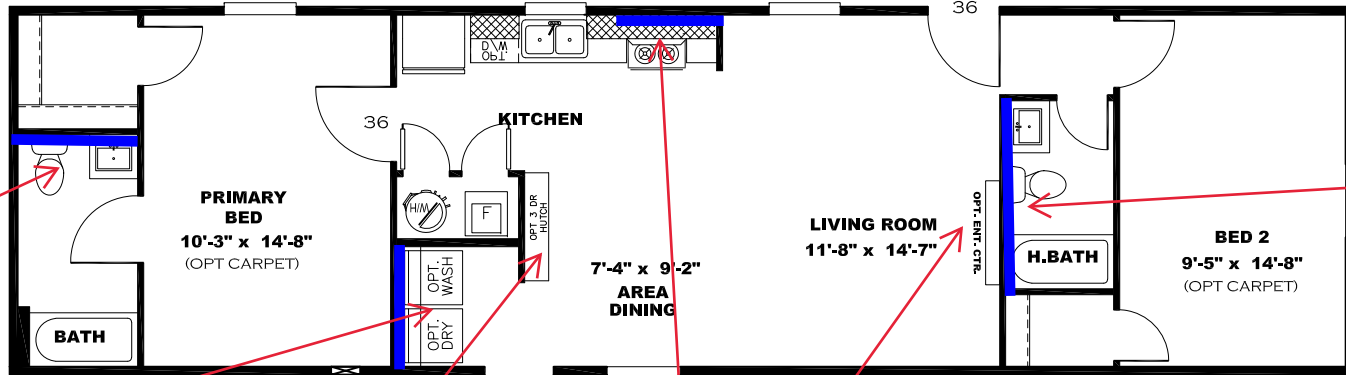

OPT. 48" SHOWER

OMIT BACK DOOR  
W/ OPT SGD

LIVING ROOM  
W/ FIREPLACE

OPT  
BAR AREA

OPT OAKLEY HUTCH W/  
ISLAND CANE W/B &  
LISOLA C/TOP

V: ISLAND CANE

H: V GROOVE

V: ISLAND CANE

OAKLEY ENTER/  
CENTER W/ ISLAND  
CANE W/B & LISOLA C/  
TOP

V: WHITE TIN TILE

V: ISLAND CANE

V: ISLAND CANE

H: V GROOVE

V: WHITE TIN TILE

OPT OAKLEY HUTCH W/  
ISLAND CANE W/B &  
LISOLA C/TOP

OAKLEY ENTER/  
CENTER W/ ISLAND  
CANE W/B & LISOLA C/  
TOP

DRAWING# BRX-SO26  
MODEL# BRX/MHR16562B  
16' x 56' BLAZER/MHR