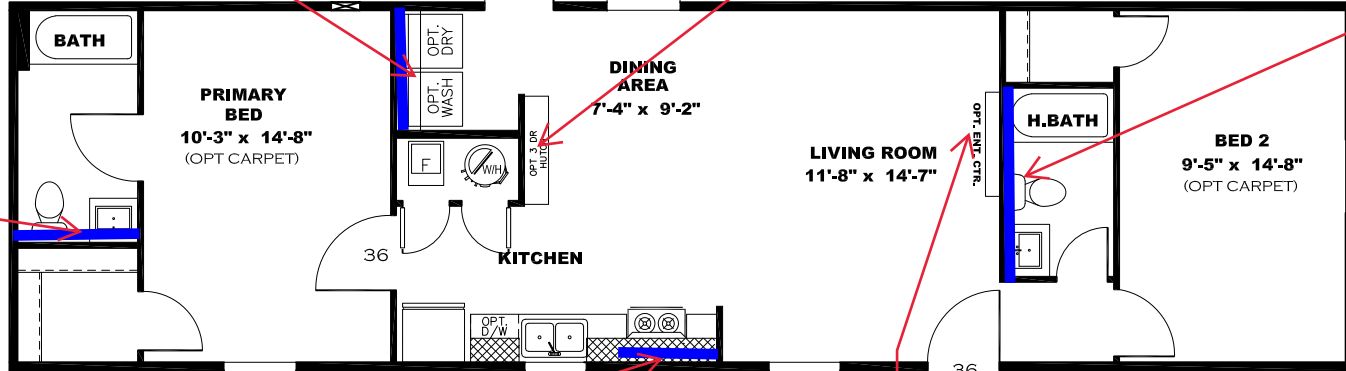

OPT. 48" SHOWER

OMIT BACK DOOR  
W/ OPT SGD

LIVING ROOM  
W/ FIREPLACE

OPT  
BAR AREA

OPT OAKLEY HUTCH W/  
ISLAND CANE W/B &  
LISOLA C/TOP

V: ISLAND CANE

H: V GROOVE

V: ISLAND CANE

OAKLEY ENTER/  
CENTER W/ ISLAND  
CANE W/B & LISOLA C/  
TOP

V: WHITE TIN TILE

V: ISLAND CANE

V: ISLAND CANE

H: V GROOVE

V: WHITE TIN TILE

OPT OAKLEY HUTCH W/  
ISLAND CANE W/B &  
LISOLA C/TOP

OAKLEY ENTER/  
CENTER W/ ISLAND  
CANE W/B & LISOLA C/  
TOP