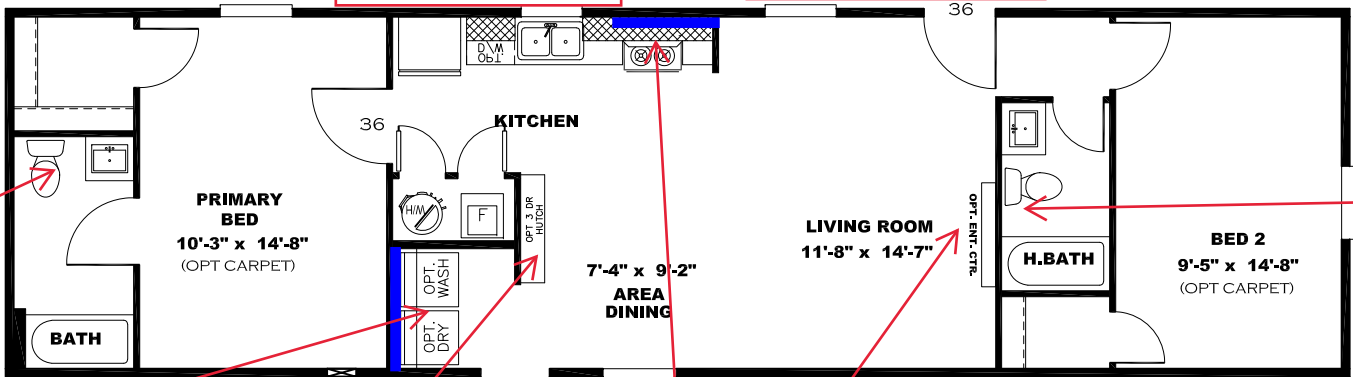

CRYSTAL QUARTZ ALL WALLS

V: DRAMAS HERRINGBONE

CLUB GREY ENTER/ CENTER W/ CRYSTAL QUARTZ W/B & WHITE CYPRESS C/TOP