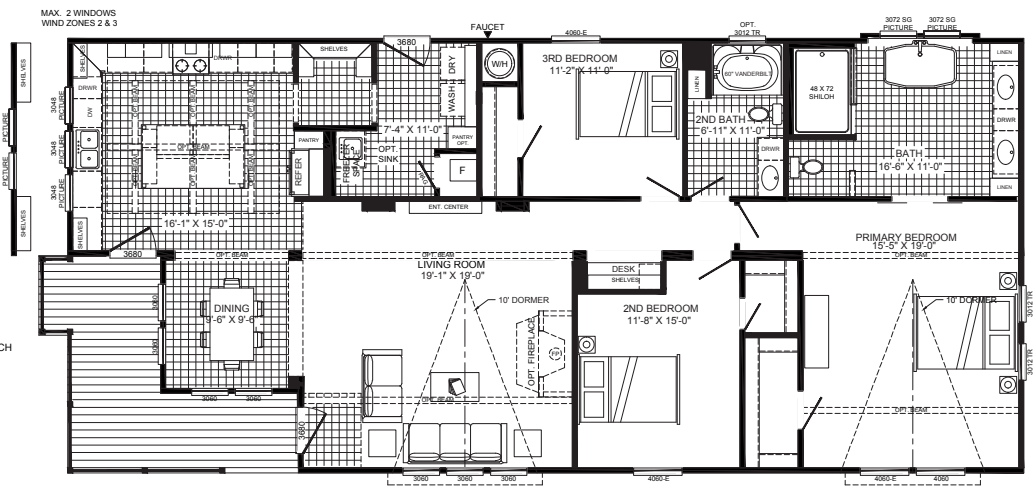

# The Lulamae 6041AFH

1,832 Sq Ft | 3 Beds | 2 Baths | 32x70(66)

AMERICAN  
**FARM HOUSE**  
SERIES

OPT. DOUBLE MASTER CLOSET

The home series and floor plans indicated will vary by retailer and state. Your local Home Center can quote you on specific prices and terms of purchase for specific homes. Buccaneer Homes invests in continuous product and process improvement. All home series, floor plans, specifications, dimension, features, materials, availability, and starting prices shown on this website are artist's renderings or estimates, and are subject to change without notice. Dimensions are nominal and length and width measurements are from exterior wall to exterior wall.