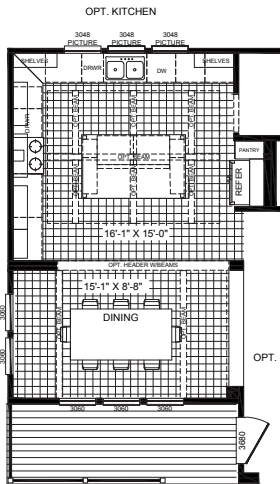

# The Lulamae 6041AFH

1,832 Sq Ft | 3 Beds | 2 Baths | 32x70(66)

AMERICAN  
**FARM HOUSE**  
SERIES

OPT. DOUBLE MASTER CLOSET

The home series and floor plans indicated will vary by retailer and state. Your local Home Center can quote you on specific prices and terms of purchase for specific homes. Buccaneer Homes invests in continuous product and process improvement. All home series, floor plans, specifications, dimension, features, materials, availability, and starting prices shown on this website are artist's renderings or estimates, and are subject to change without notice. Dimensions are nominal and length and width measurements are from exterior wall to exterior wall.