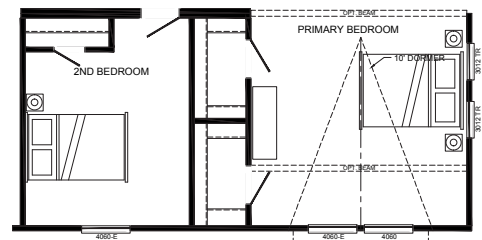

# The Lulamae 6041AFH

1,832 Sq Ft | 3 Beds | 2 Baths | 32x70(66)

AMERICAN  
**FARM HOUSE**  
SERIES

OPT. DOUBLE MASTER CLOSET

The home series and floor plans indicated will vary by retailer and state. Your local Home Center can quote you on specific prices and terms of purchase for specific homes. Buccaneer Homes invests in continuous product and process improvement. All home series, floor plans, specifications, dimension, features, materials, availability, and starting prices shown on this website are artist's renderings or estimates, and are subject to change without notice. Dimensions are nominal and length and width measurements are from exterior wall to exterior wall.