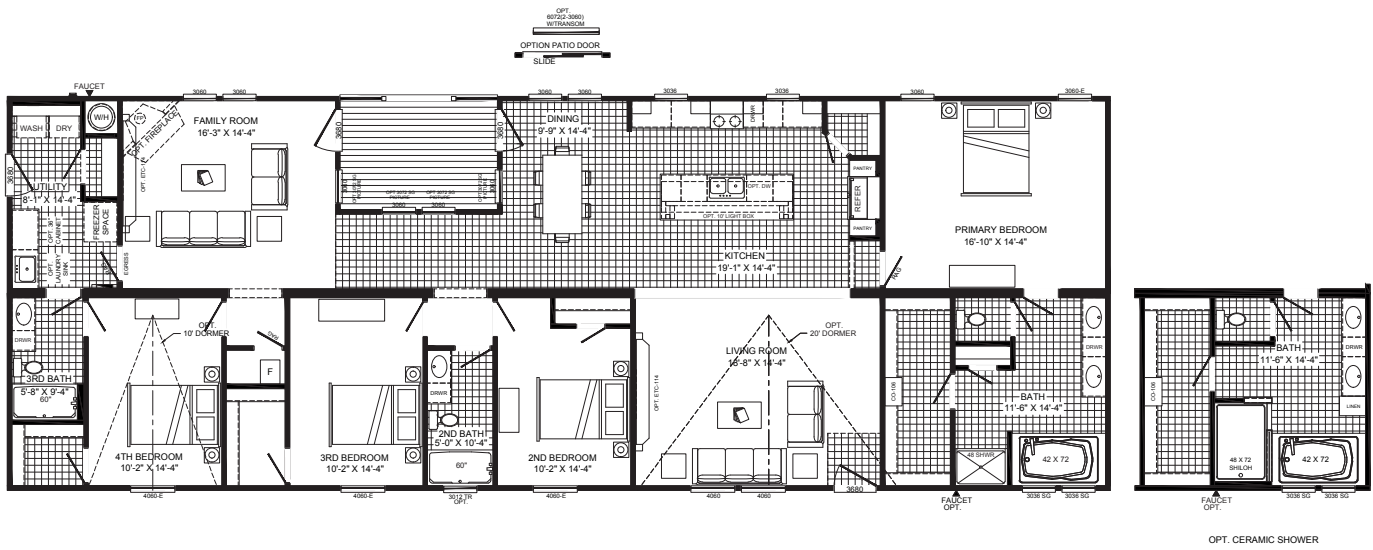

# The Hewitt 6054ADM

2,395 Sq Ft | 4 Beds | 3 Baths | 32x84

The home series and floor plans indicated will vary by retailer and state. Your local Home Center can quote you on specific prices and terms of purchase for specific homes. Buccaneer Homes invests in continuous product and process improvement. All home series, floor plans, specifications, dimension, features, materials, availability, and starting prices shown on this website are artist's renderings or estimates, and are subject to change without notice. Dimensions are nominal and length and width measurements are from exterior wall to exterior wall.