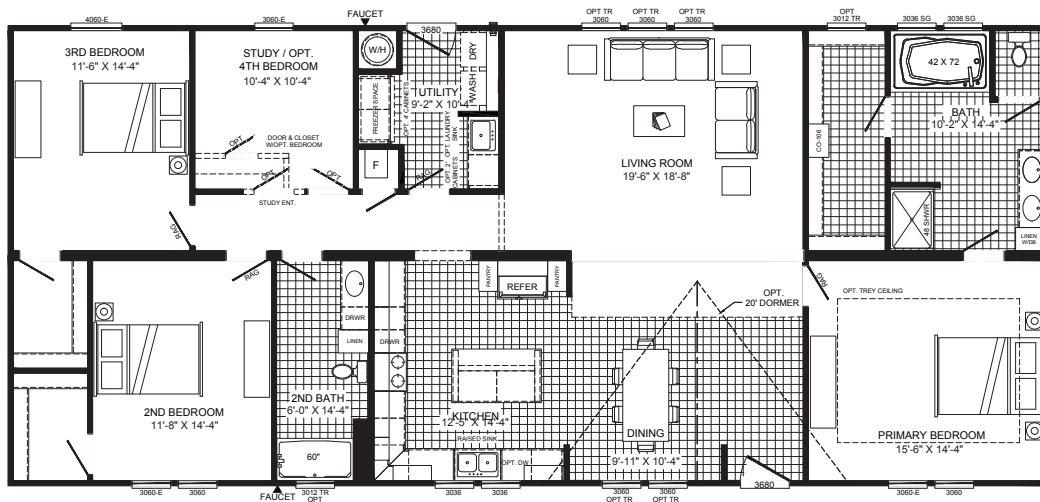

BUCCANEER
HOMES

The Ingram 6053ADM

2,040 Sq Ft | 3 Beds | 2 Baths | 32x72

The home series and floor plans indicated will vary by retailer and state. Your local Home Center can quote you on specific prices and terms of purchase for specific homes. Buccaneer Homes invests in continuous product and process improvement. All home series, floor plans, specifications, dimension, features, materials, availability, and starting prices shown on this website are artist's renderings or estimates, and are subject to change without notice. Dimensions are nominal and length and width measurements are from exterior wall to exterior wall.