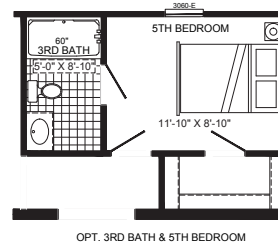

BUCCANEER
HOMES

The Tyra B5049ADM

1,813 Sq Ft | 4 Beds | 2 Baths | 28x72

OPT 7289 PATIO DR
SLIDE

The home series and floor plans indicated will vary by retailer and state. Your local Home Center can quote you on specific prices and terms of purchase for specific homes. Buccaneer Homes invests in continuous product and process improvement. All home series, floor plans, specifications, dimension, features, materials, availability, and starting prices shown on this website are artist's renderings or estimates, and are subject to change without notice. Dimensions are nominal and length and width measurements are from exterior wall to exterior wall.