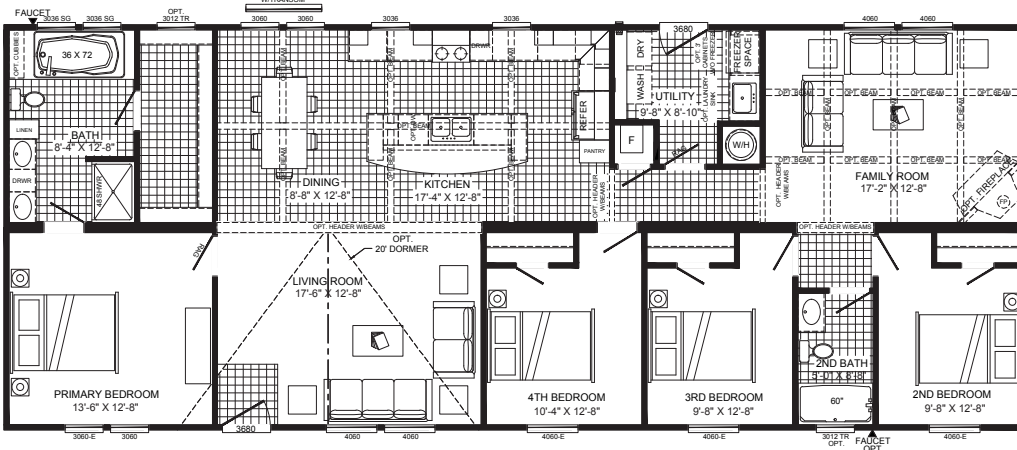

BUCCANEER
HOMES

The Tyra B5049ADM

1,813 Sq Ft | 4 Beds | 2 Baths | 28x72

OPT 7289 PATIO DR
SLIDE

The home series and floor plans indicated will vary by retailer and state. Your local Home Center can quote you on specific prices and terms of purchase for specific homes. Buccaneer Homes invests in continuous product and process improvement. All home series, floor plans, specifications, dimension, features, materials, availability, and starting prices shown on this website are artist's renderings or estimates, and are subject to change without notice. Dimensions are nominal and length and width measurements are from exterior wall to exterior wall.