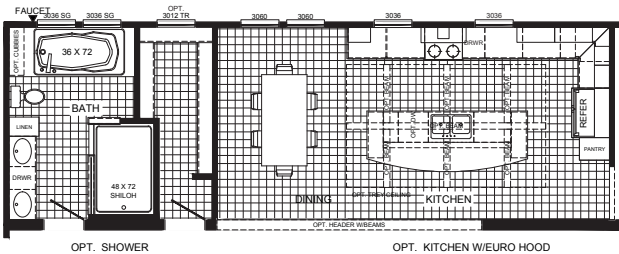

BUCCANEER
HOMES

The Tyra B5049ADM

1,813 Sq Ft | 4 Beds | 2 Baths | 28x72

OPT 7289 PATIO DR
SLIDE

The home series and floor plans indicated will vary by retailer and state. Your local Home Center can quote you on specific prices and terms of purchase for specific homes. Buccaneer Homes invests in continuous product and process improvement. All home series, floor plans, specifications, dimension, features, materials, availability, and starting prices shown on this website are artist's renderings or estimates, and are subject to change without notice. Dimensions are nominal and length and width measurements are from exterior wall to exterior wall.